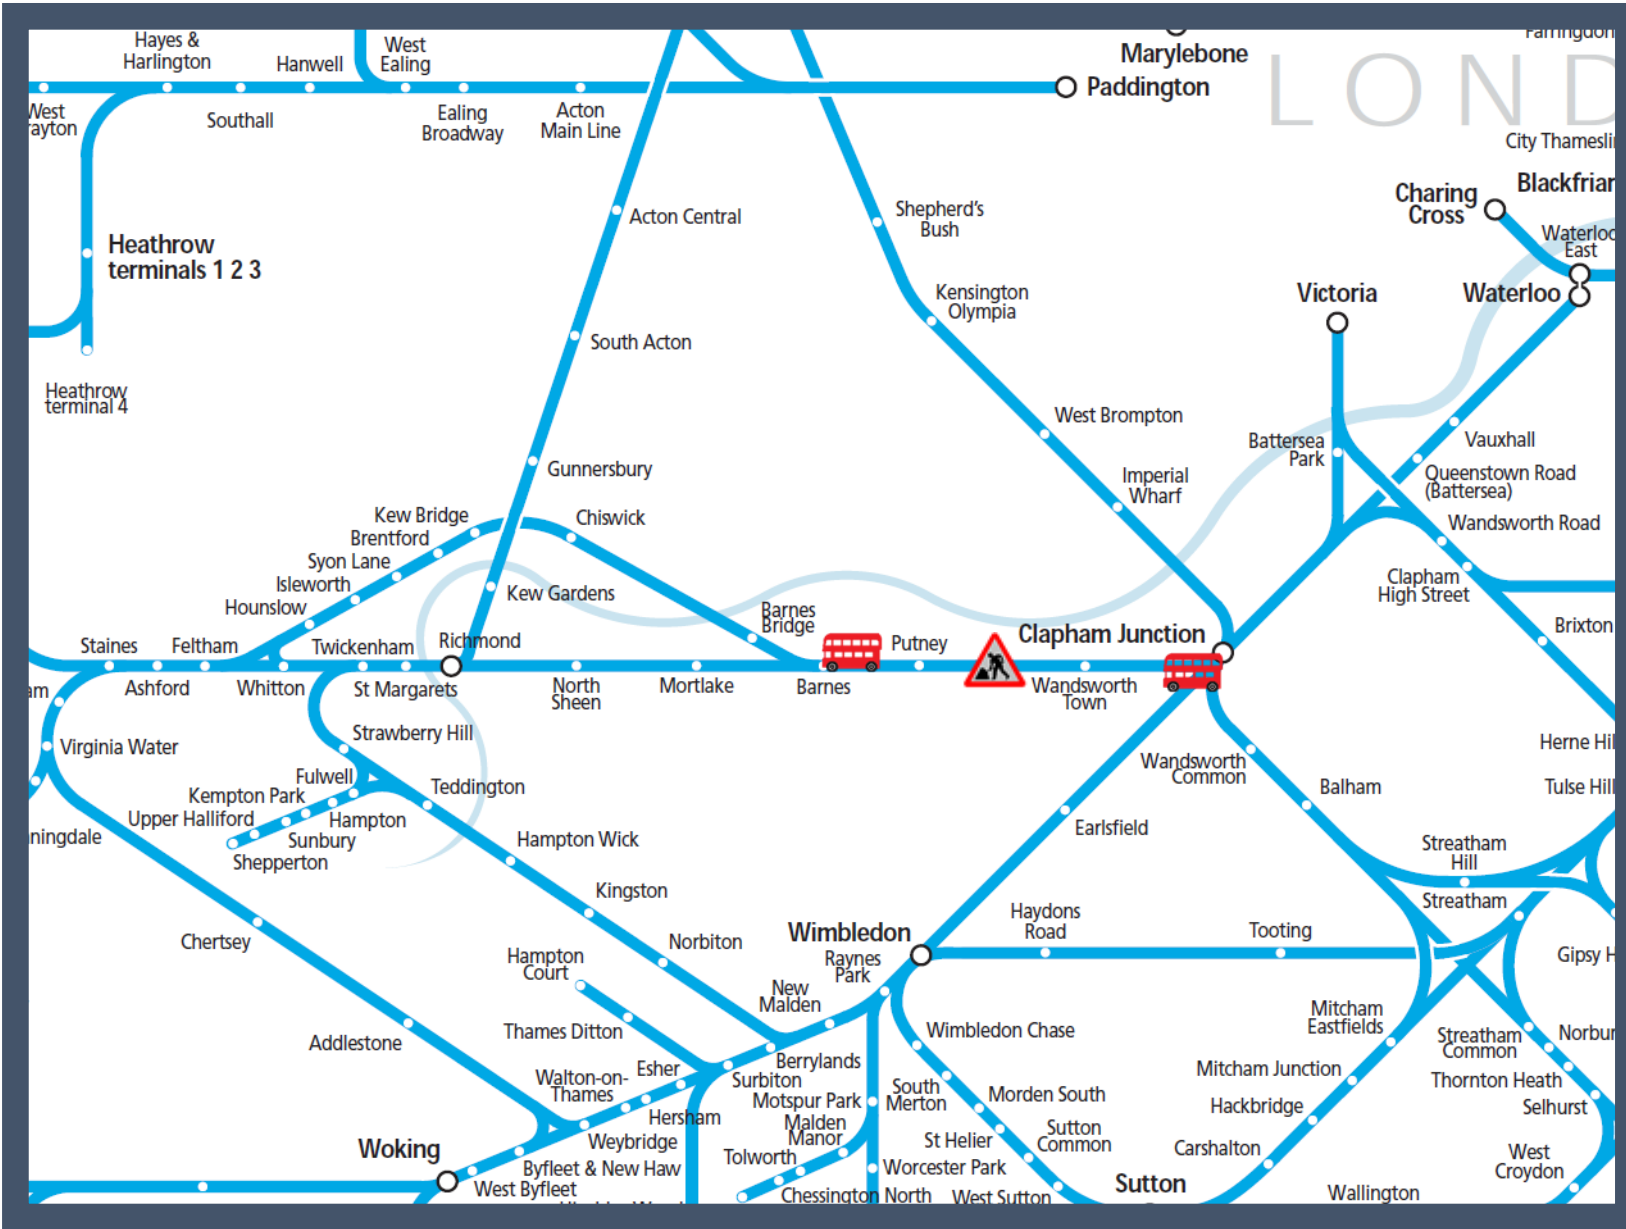

Buses replace trains between Barnes and Clapham Junction

TOC affected: South Western Railway

Key:	
	Engineering Works
	Bus Replacement Services