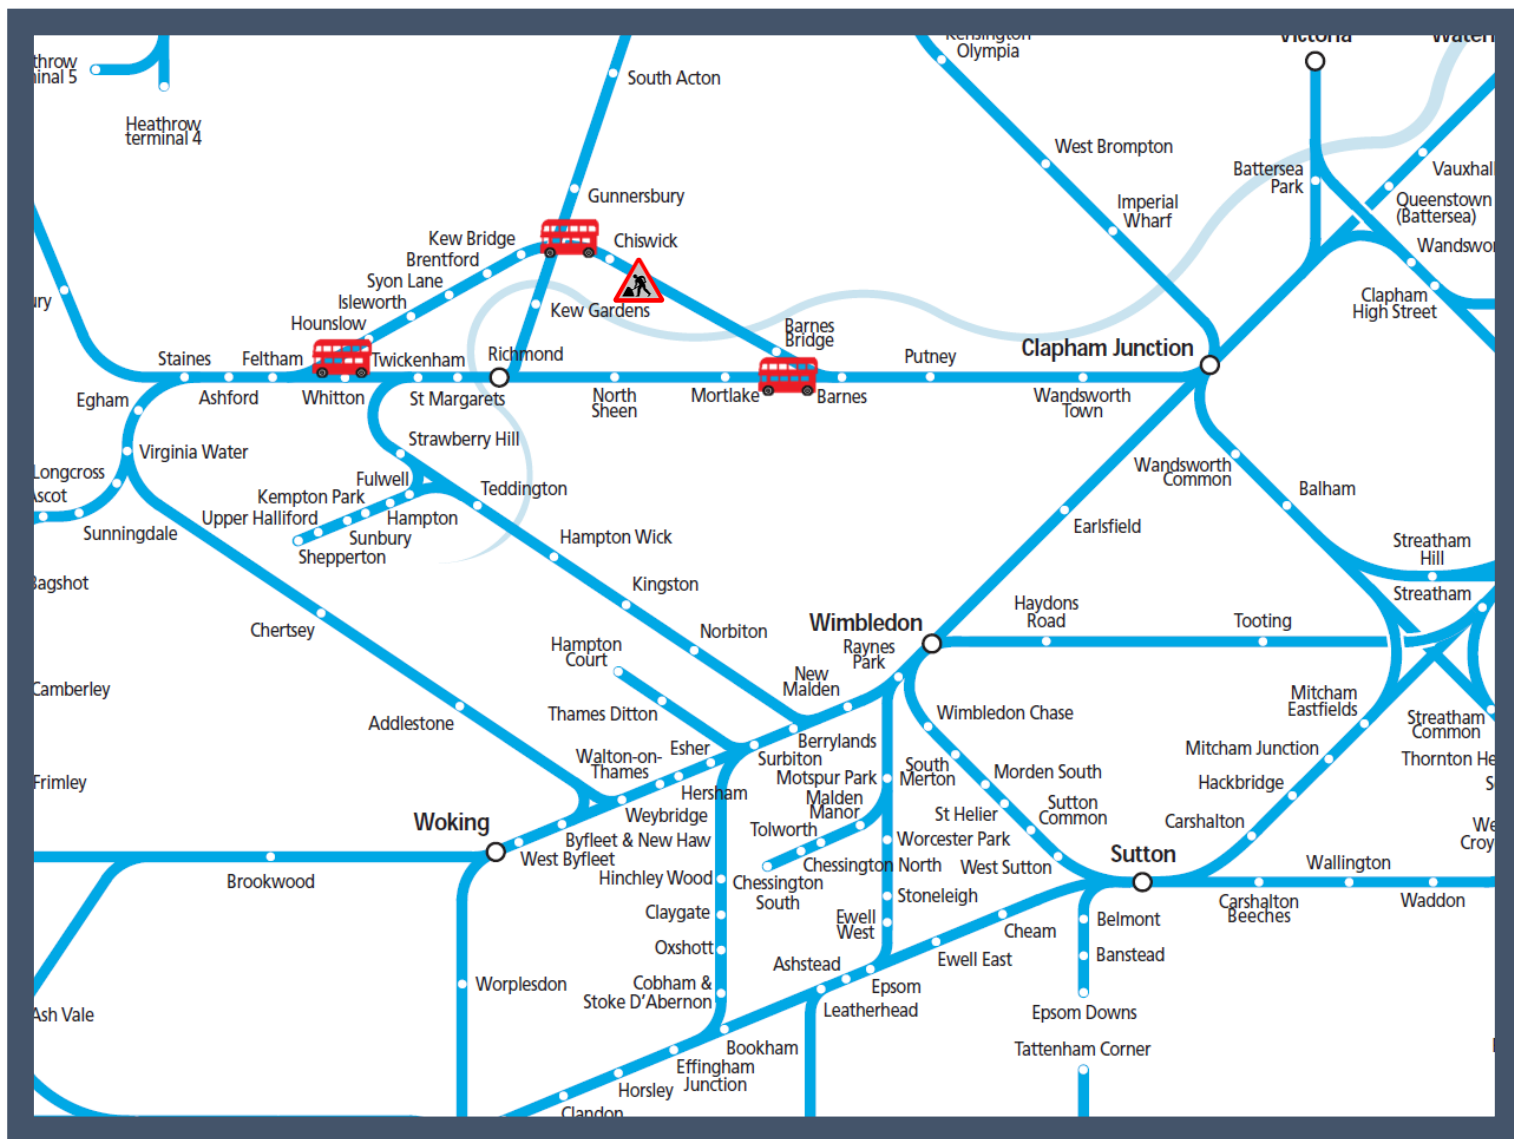

Buses replace trains between Barnes and Feltham via Hounslow

TOC affected: South Western Railway

Key:

	Engineering Works
	Bus Replacement Services