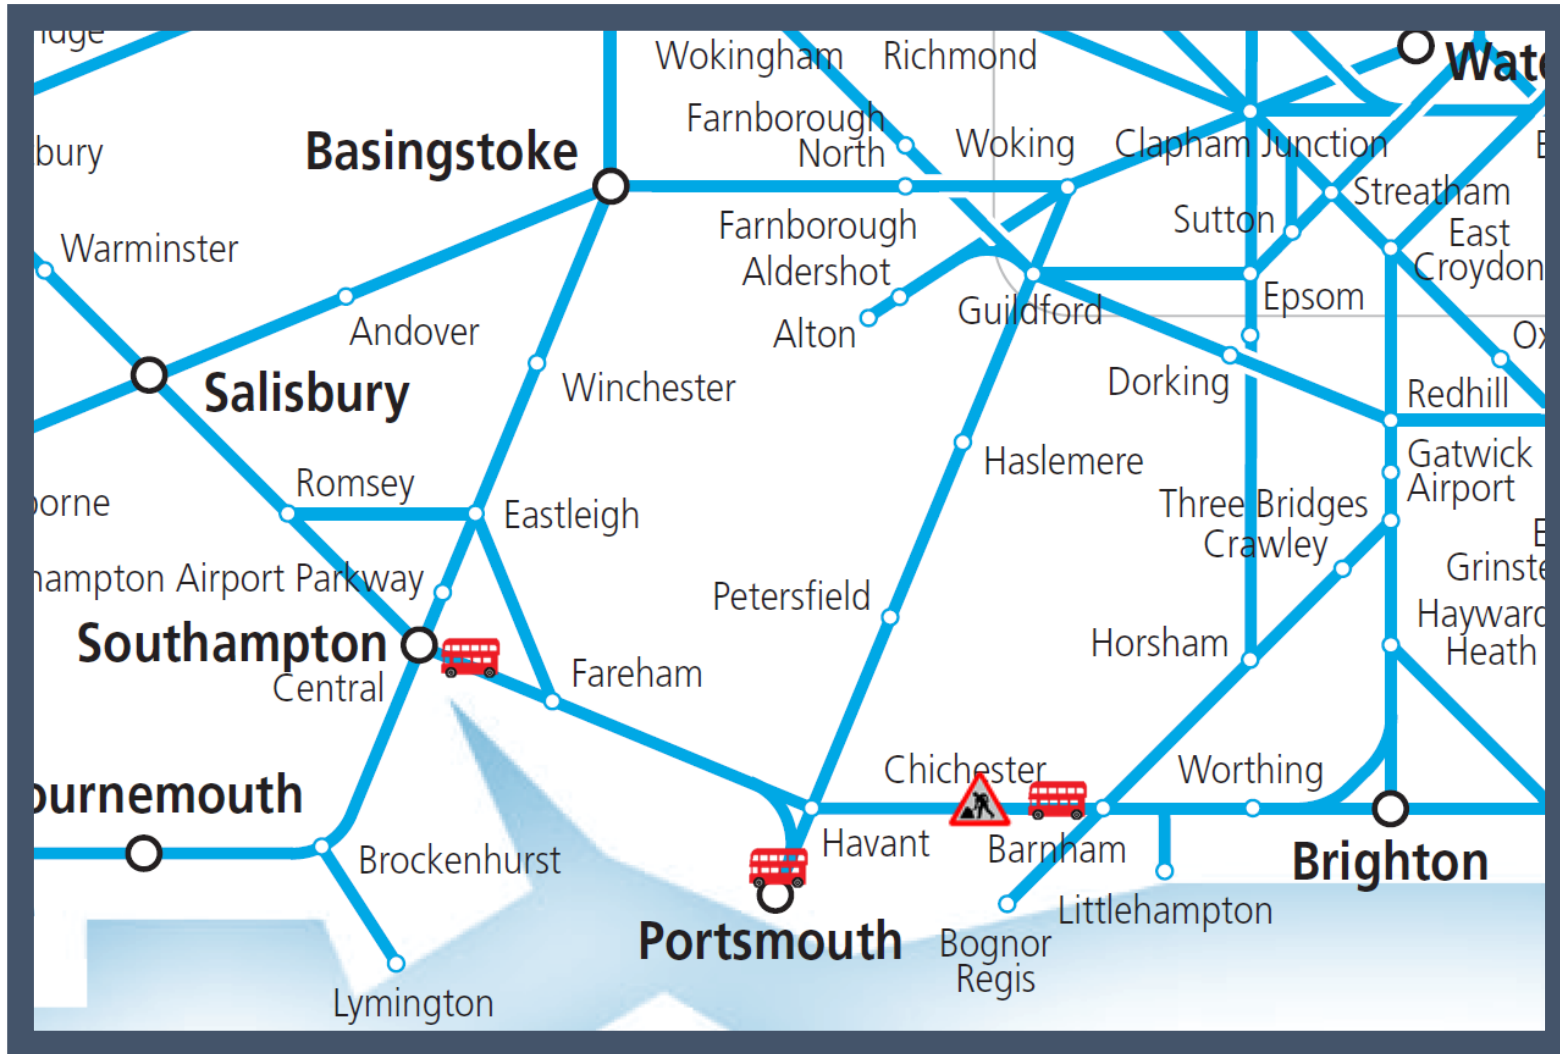

Buses replace trains between Barnham and Portsmouth Harbour / Southampton Central
 TOCs affected: Great Western Railway, Southern

Key:	
	Engineering Works
	Bus Replacement Services