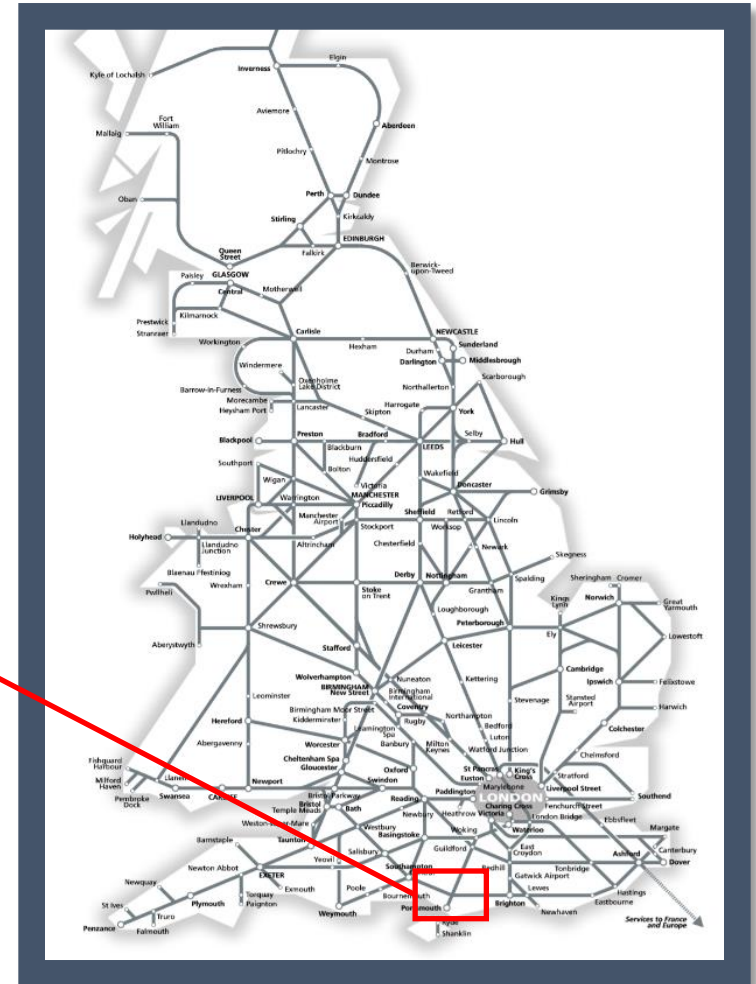

Buses replace trains between Barnham and Bognor Regis

TOC affected: Southern

Key:

	Engineering Works
	Bus Replacement Services