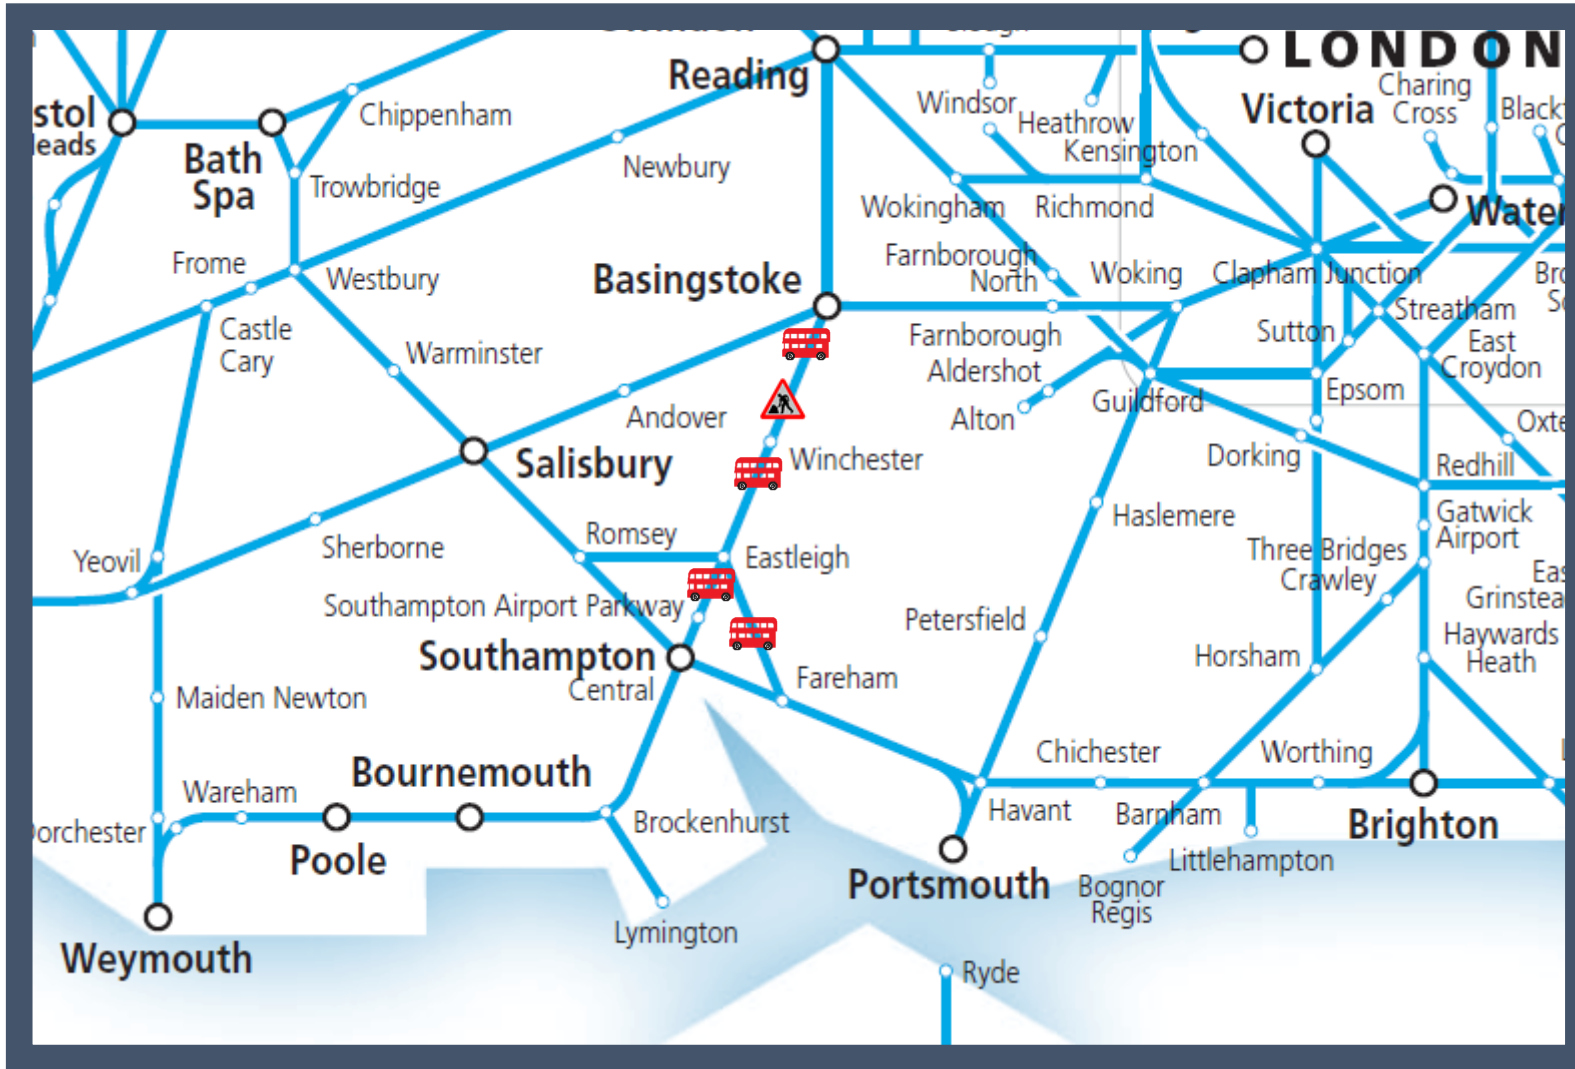

Buses replace trains between Basingstoke and Winchester / Southampton / Fareham

TOCs affected: CrossCountry and South Western Railway

Key:

Engineering Works

Bus Replacement Services