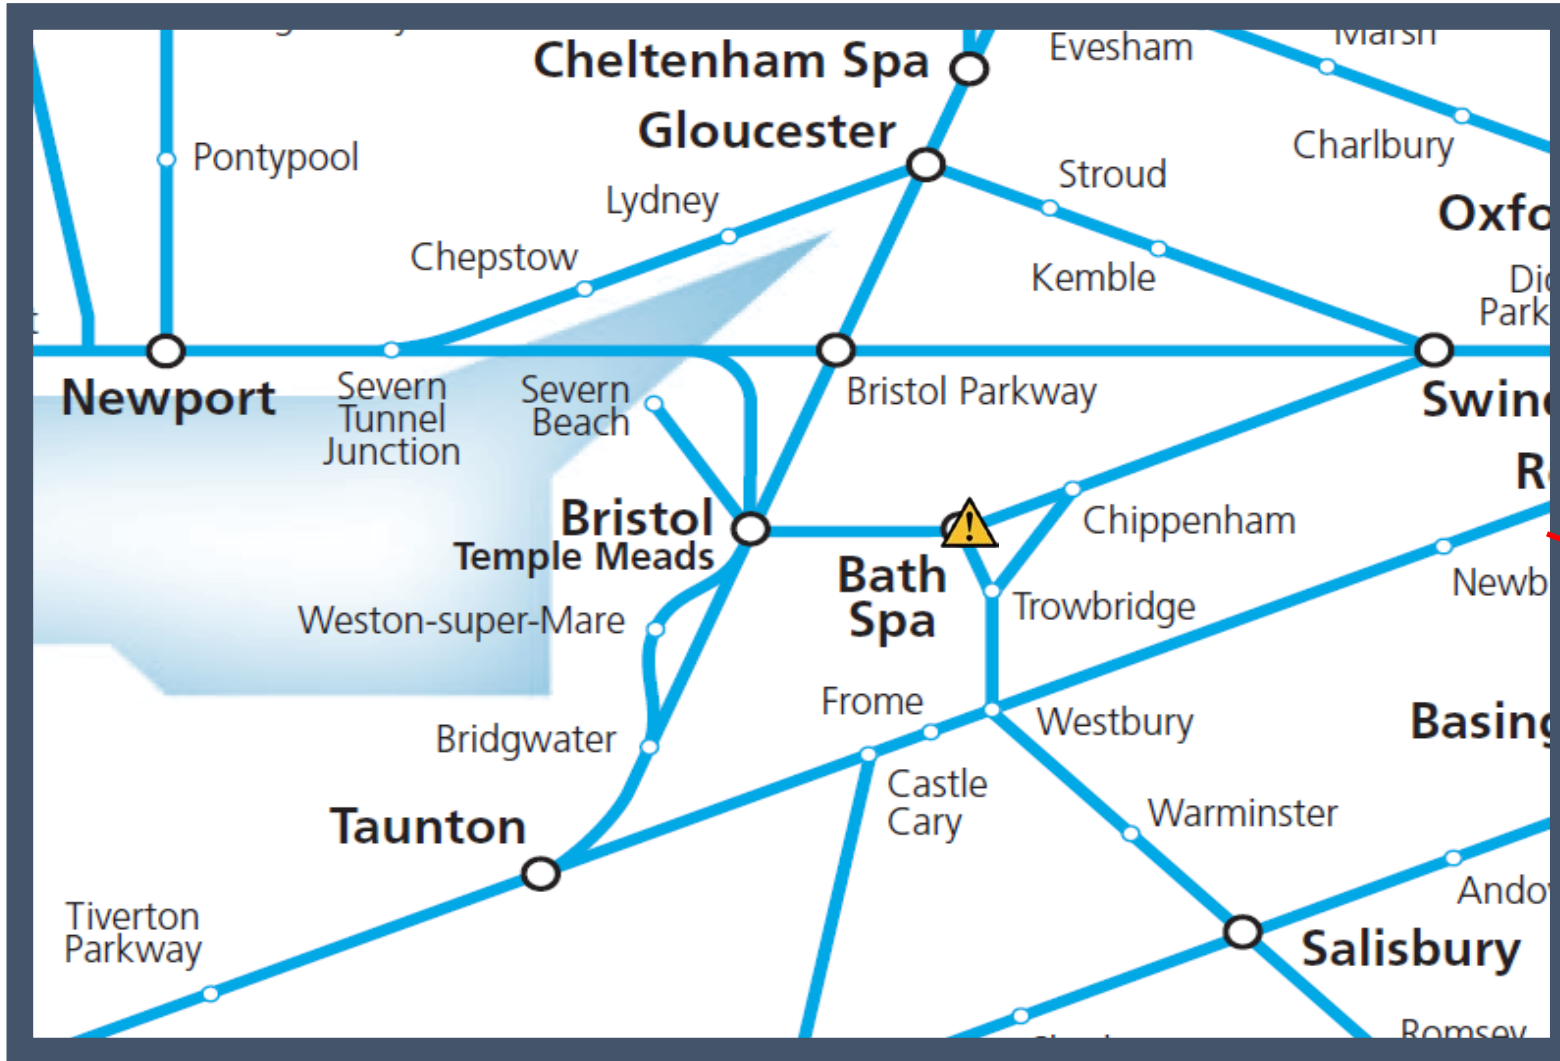

# A fault with the signalling system at Bath Spa TOC affected: Great Western Railway

Key:

	Disruption
---	------------