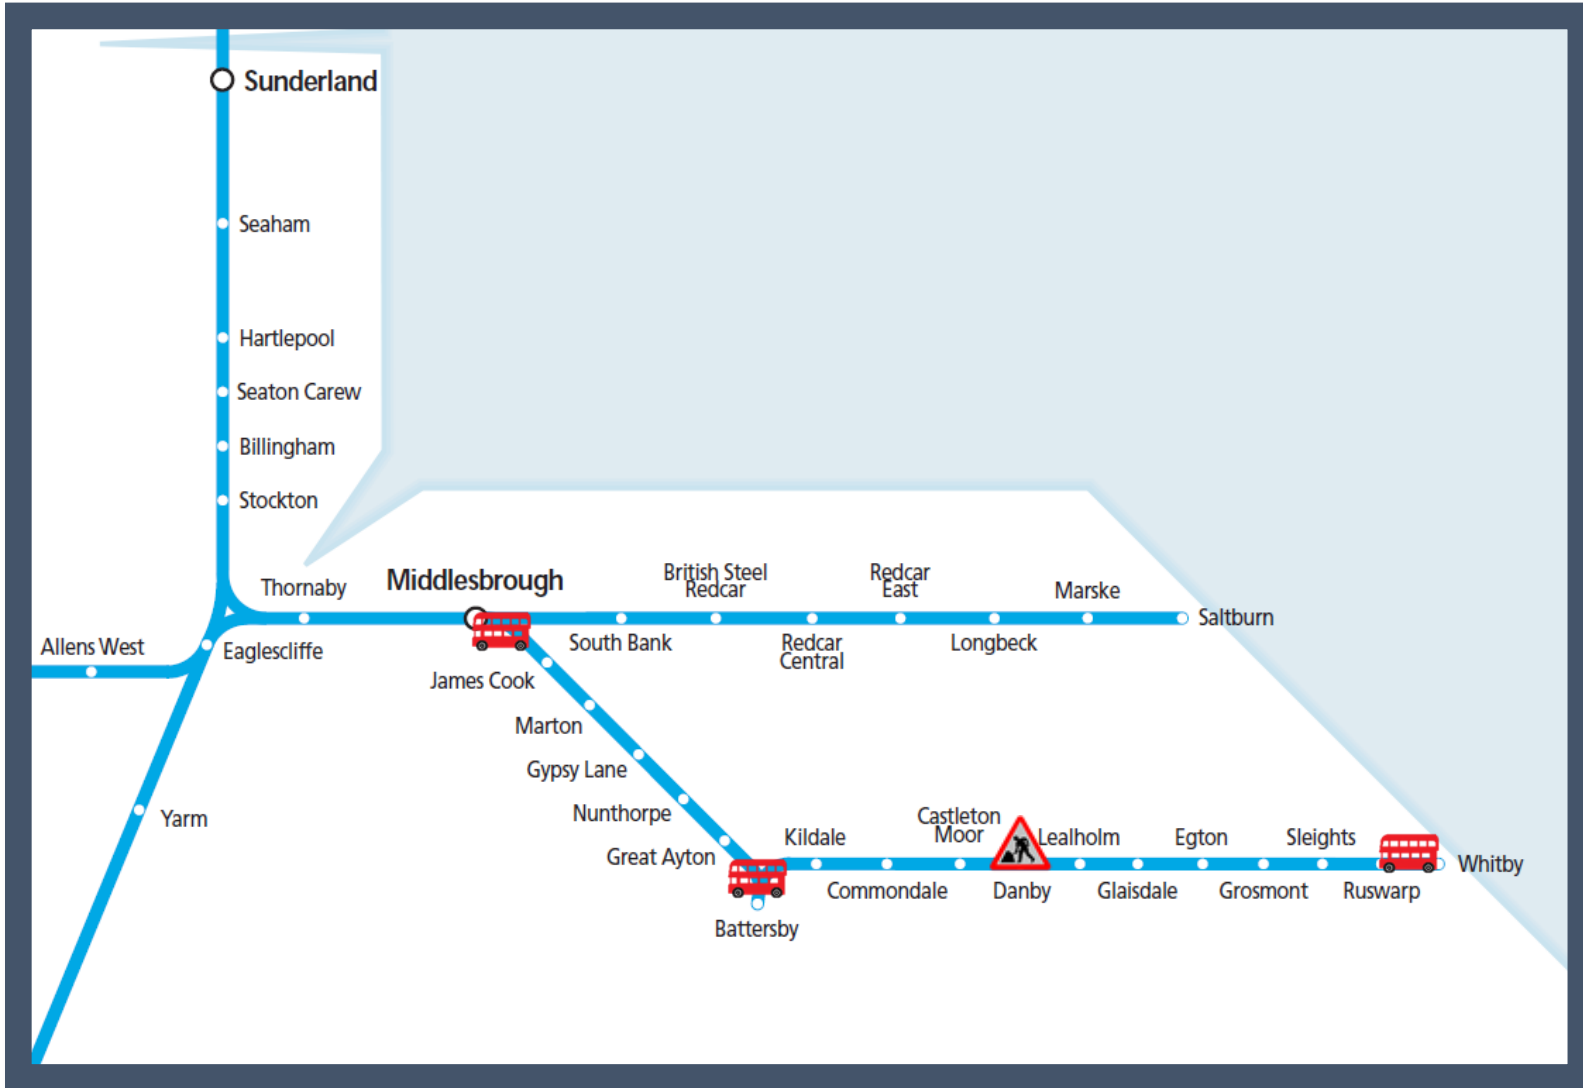

Buses replace trains between Battersby and Whitby

TOC affected: Northern

Key:

	Engineering Works
	Bus Replacement Services