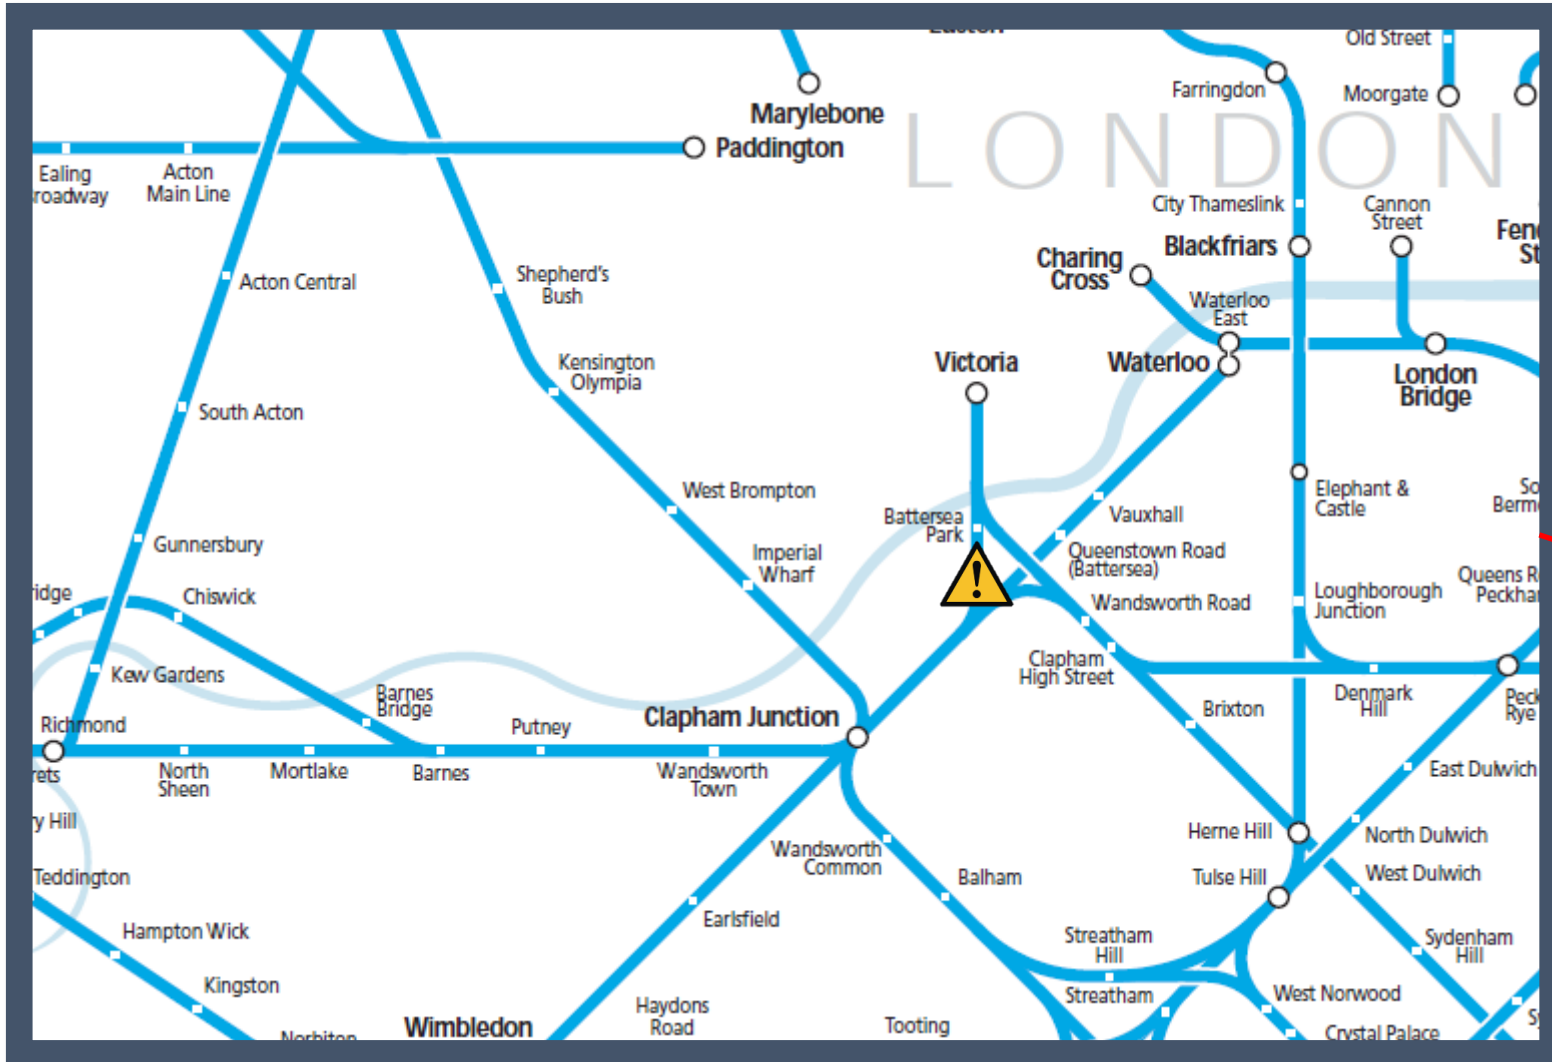

# Points problem at Battersea Park

TOCs affected: Gatwick Express and Southern

Key:

Disruption