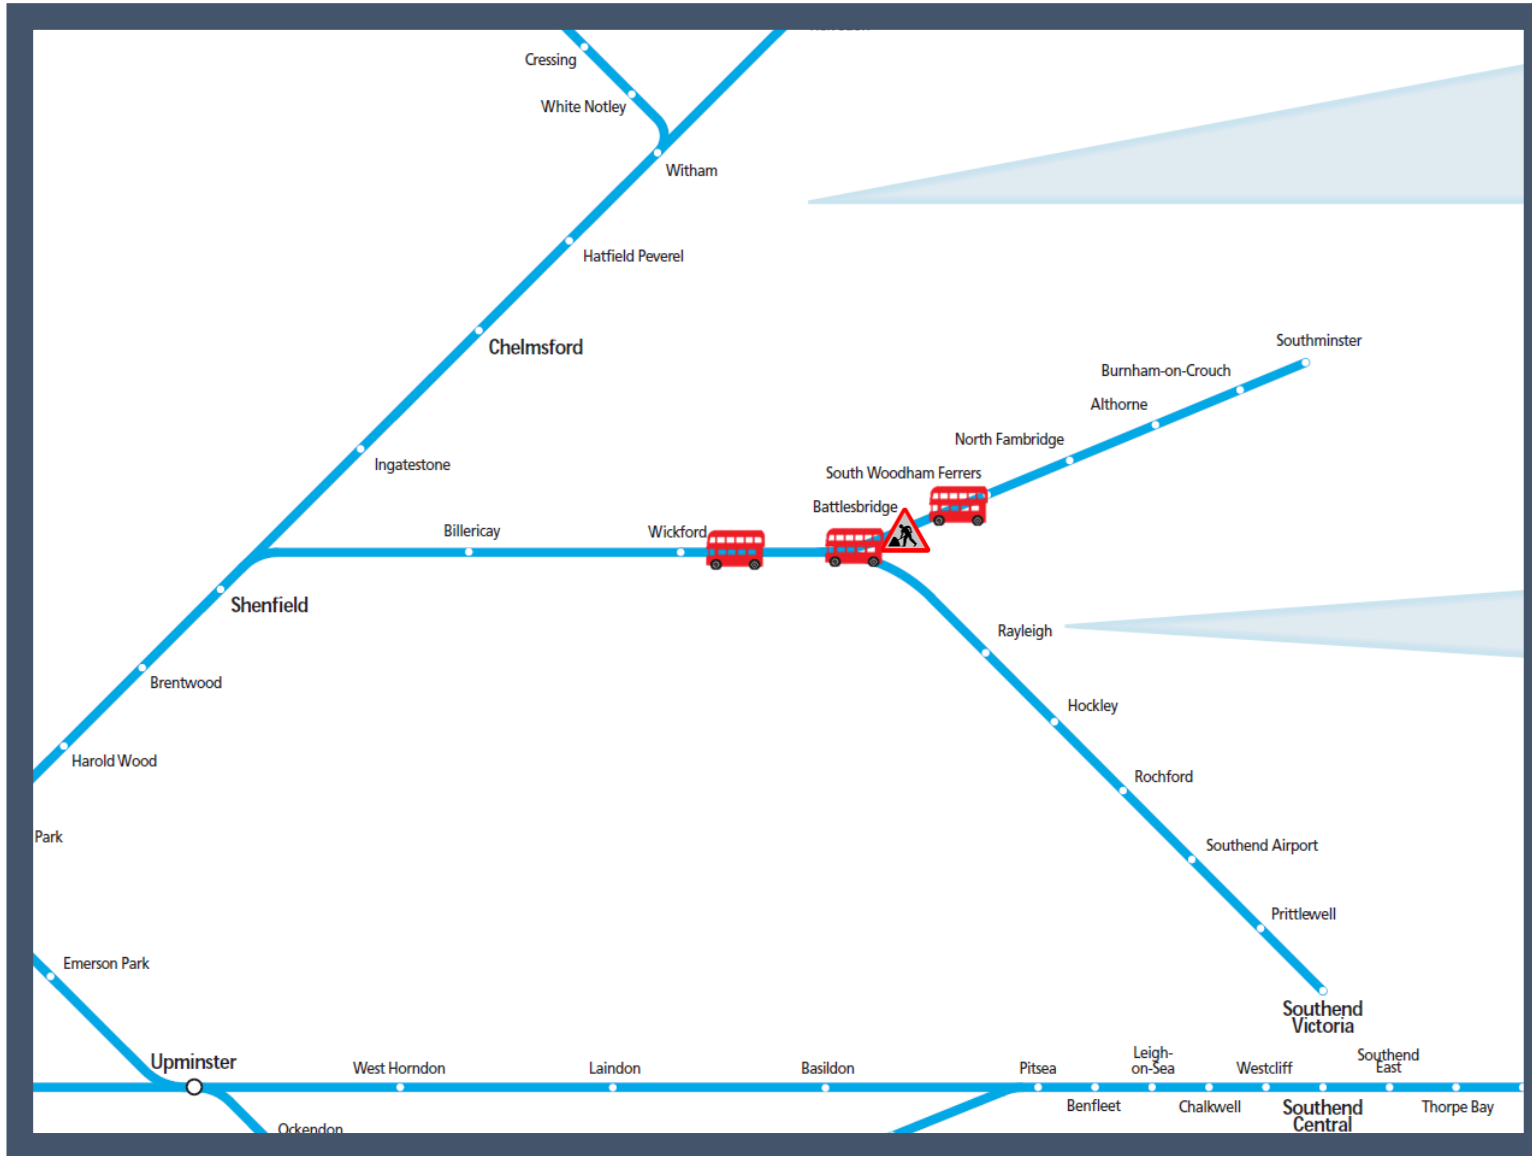

# Amended services at Battlesbridge

TOC affected: Greater Anglia

Key:

Engineering Works

Bus Replacement Services