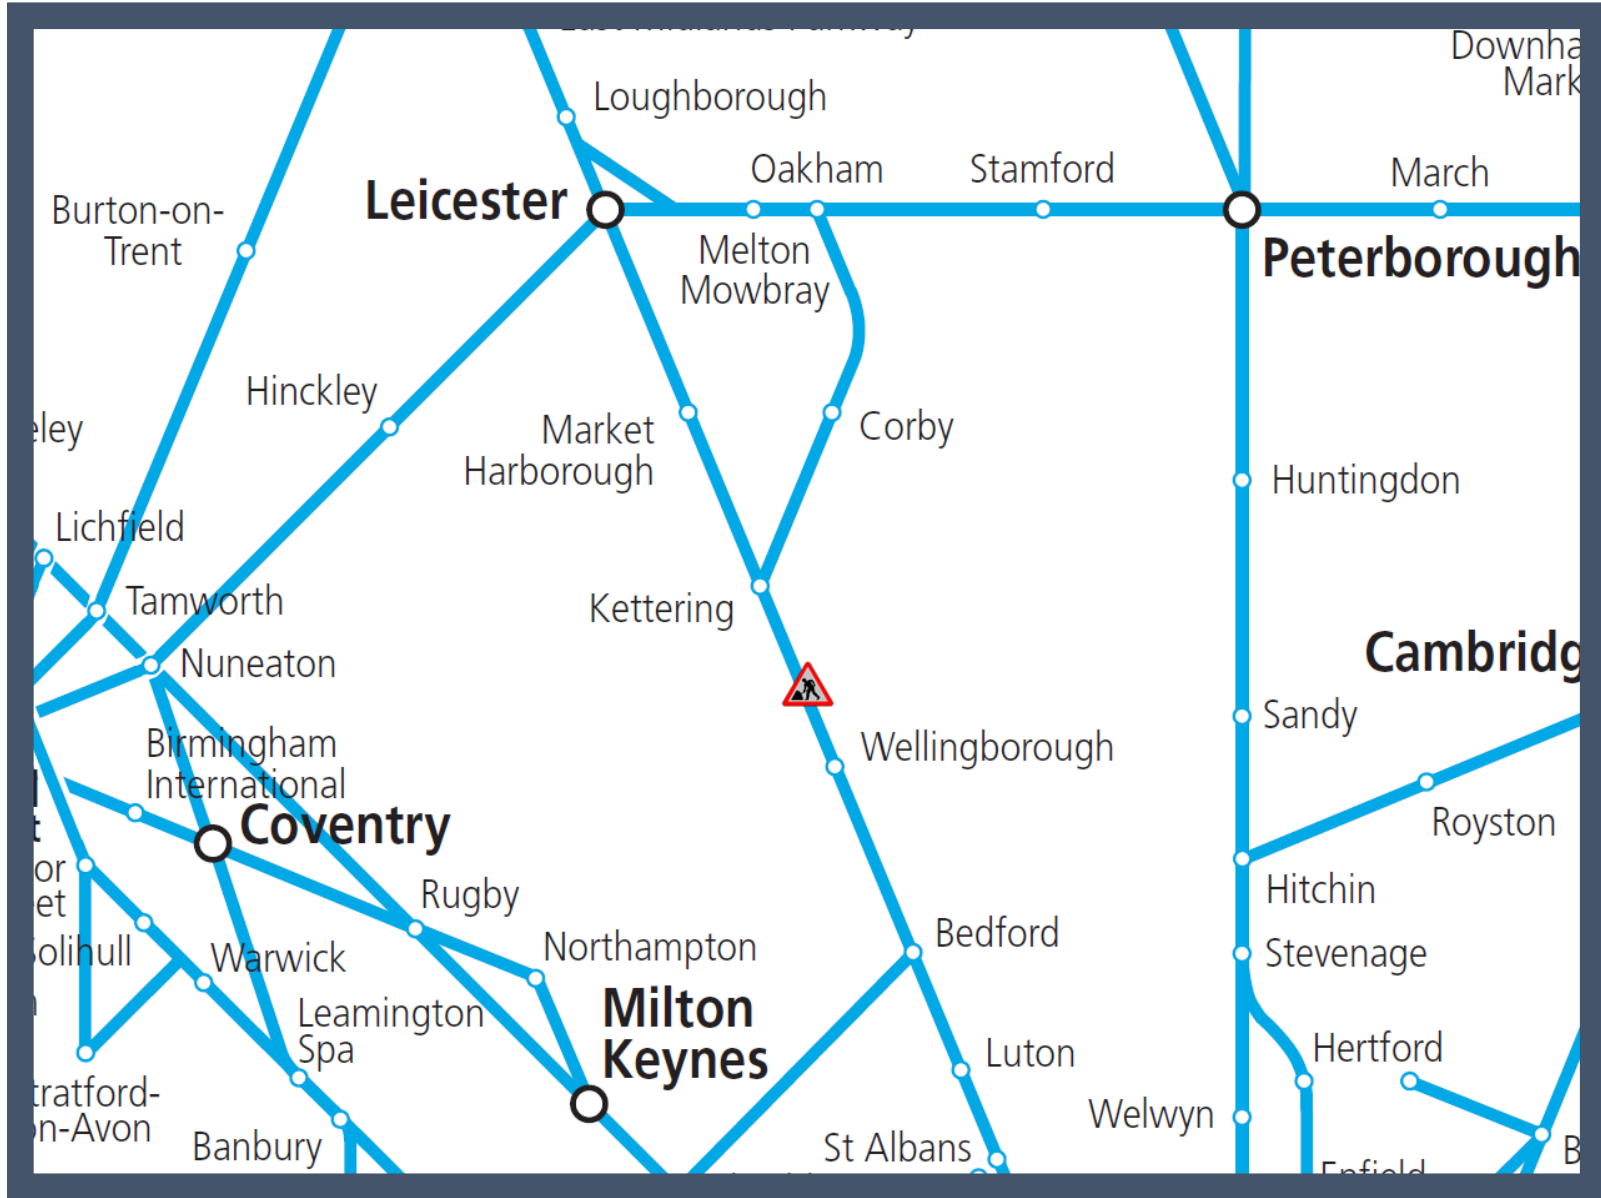

Engineering work between Bedford and Kettering

TOC affected: East Midlands Trains

Key:

Engineering Works