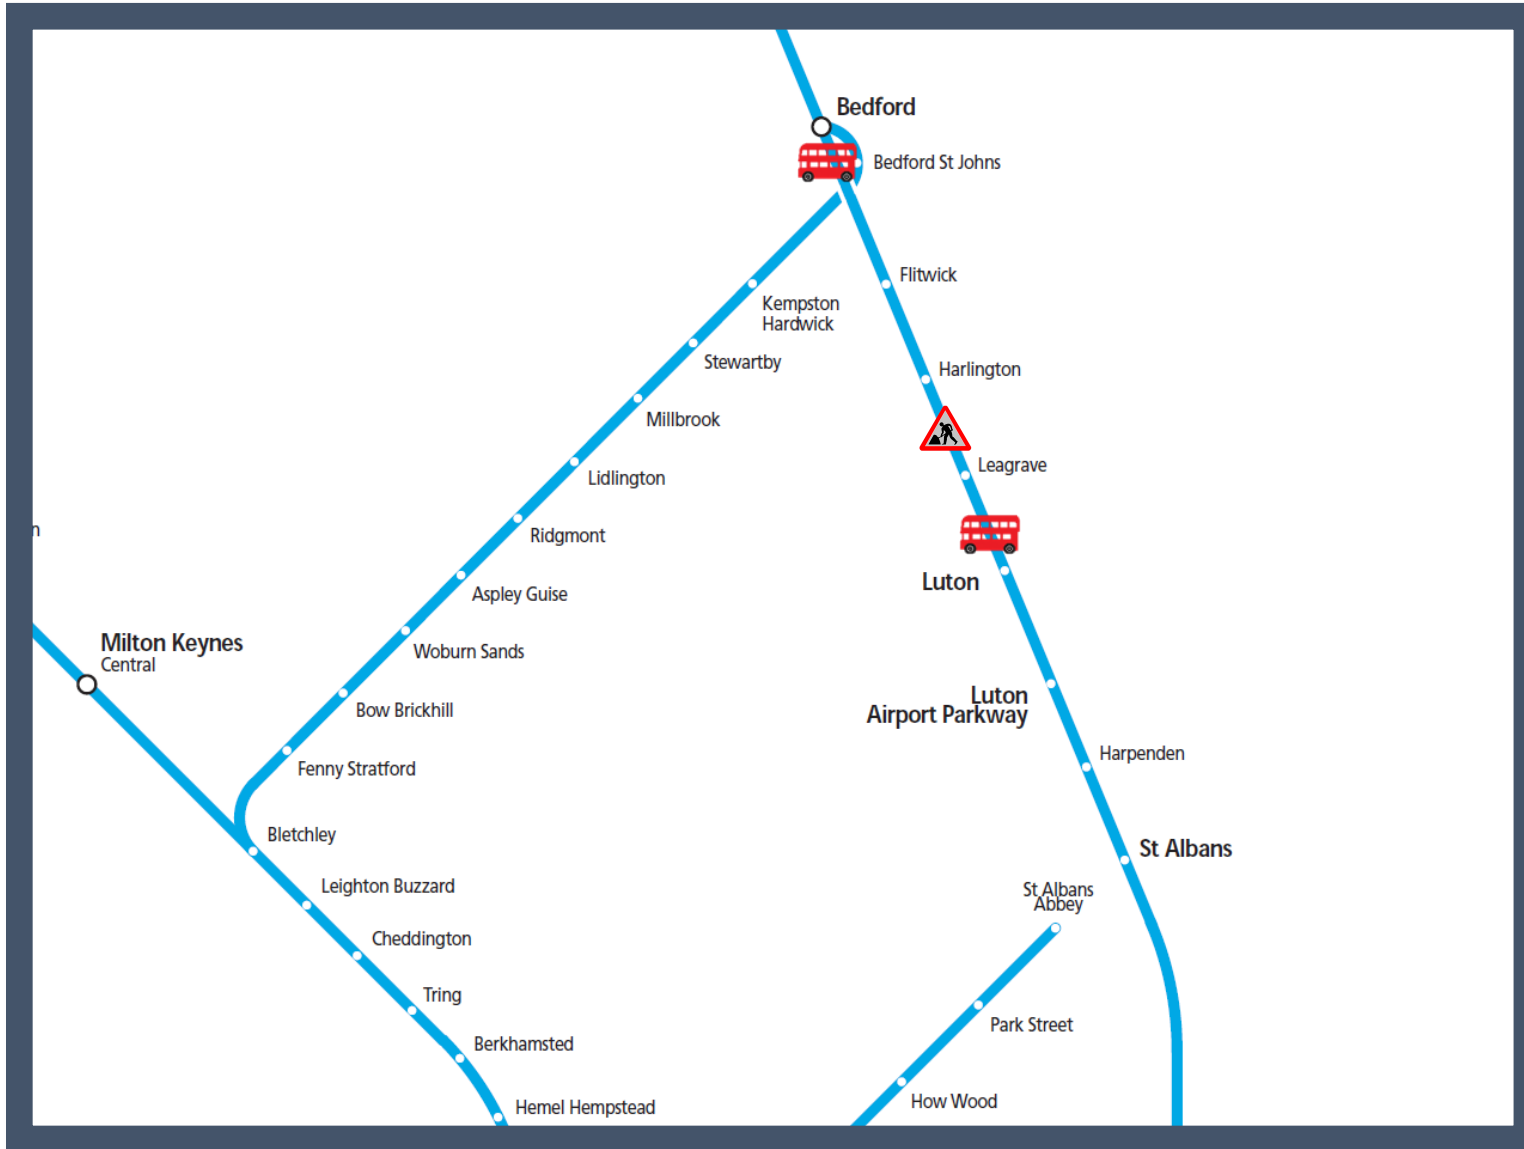

Buses replace trains between Bedford and Luton until 08:30

TOC affected: Thameslink

Key:

	Engineering Works
	Bus Replacement Services