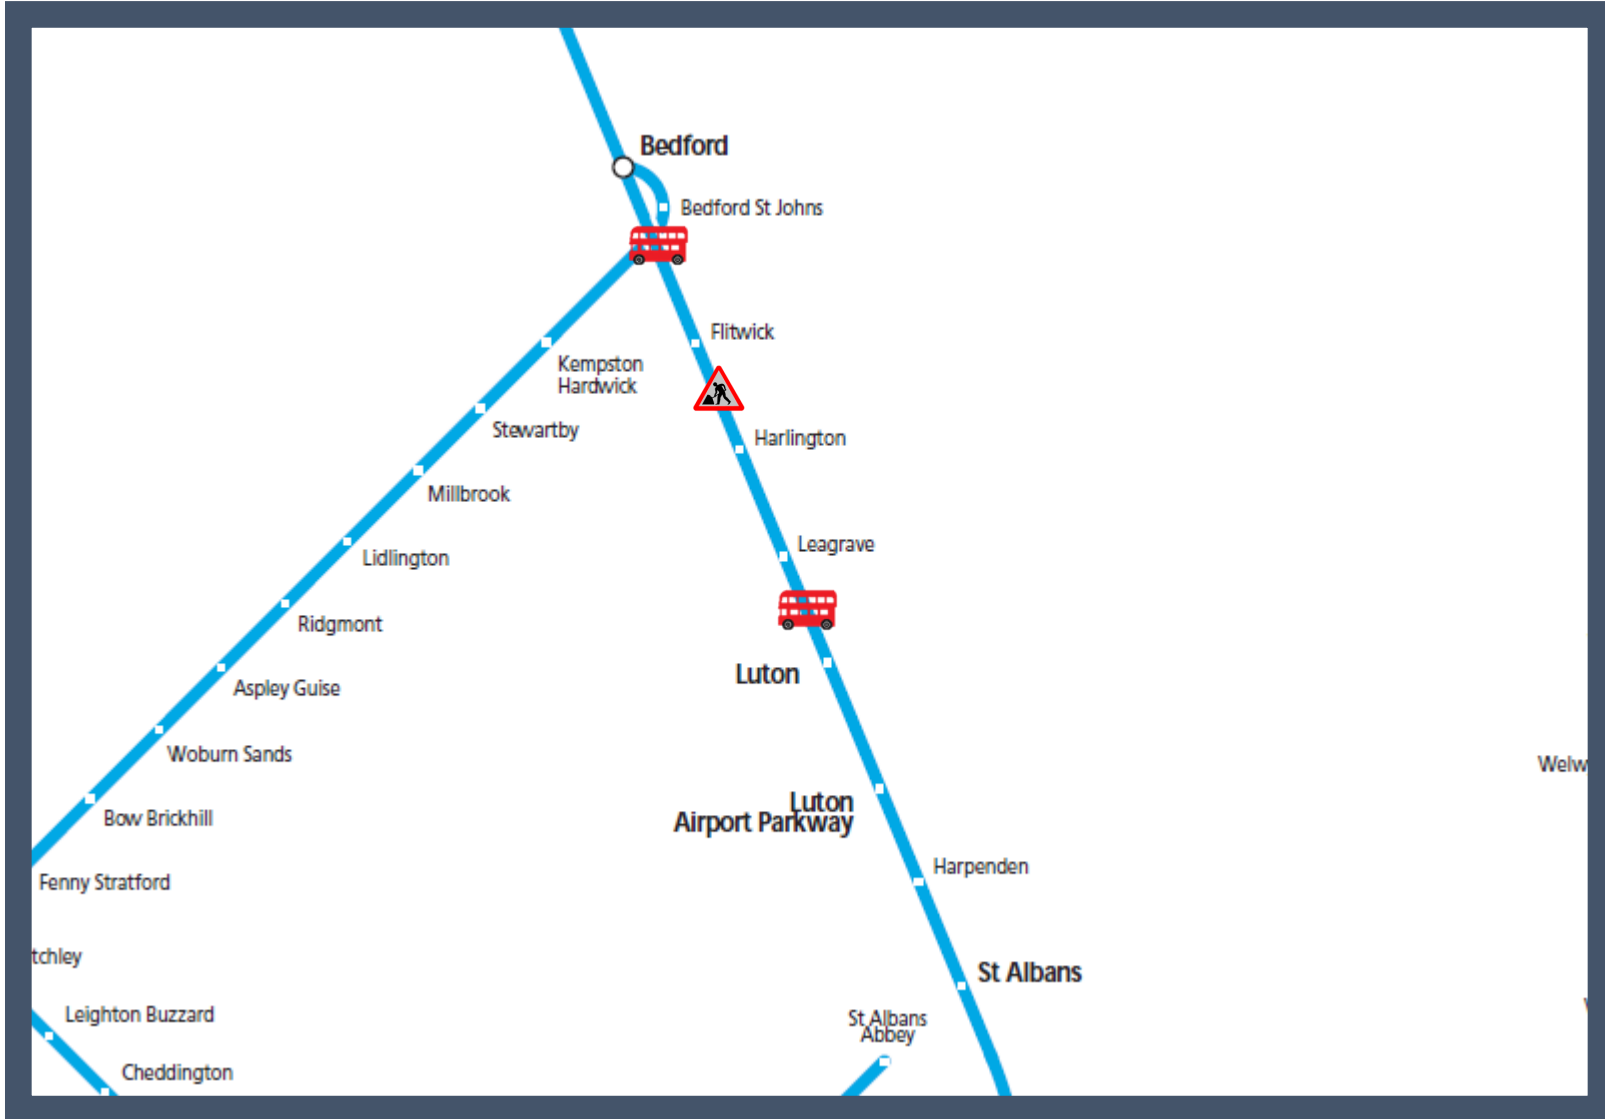

Buses replace trains between Bedford and Luton  
TOC affected: Thameslink

Key:

Engineering Works

Bus Replacement Services