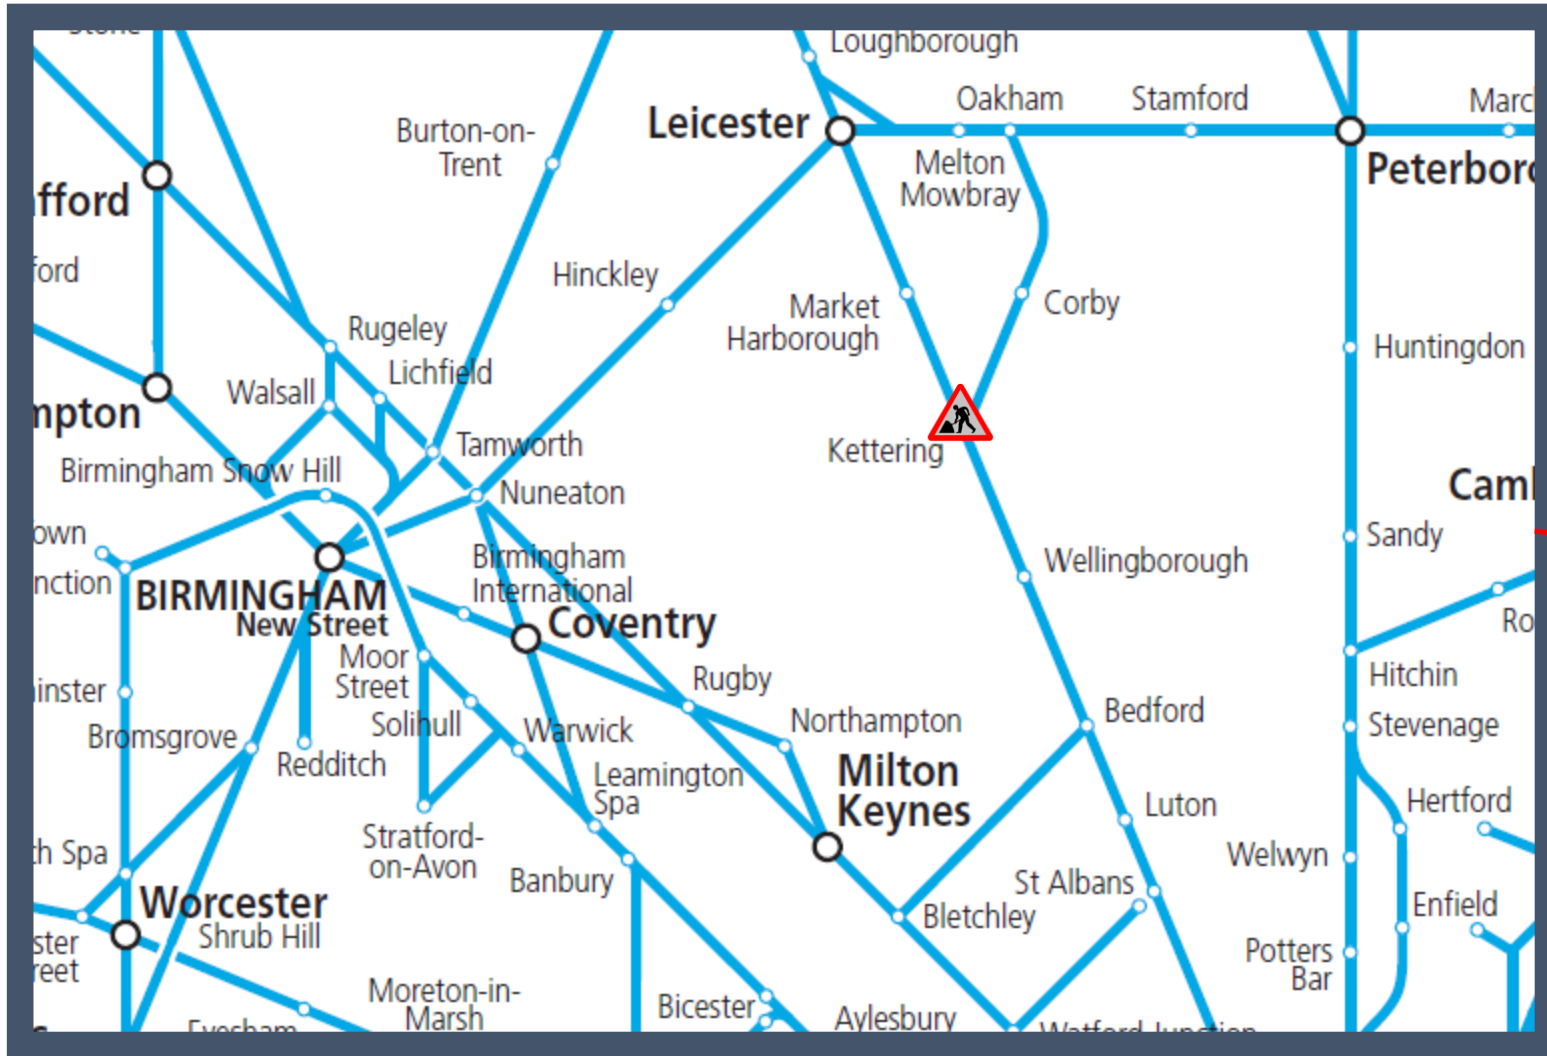

Amended service between Bedford and Leicester

TOC affected: East Midlands Trains

Key:

Engineering Works