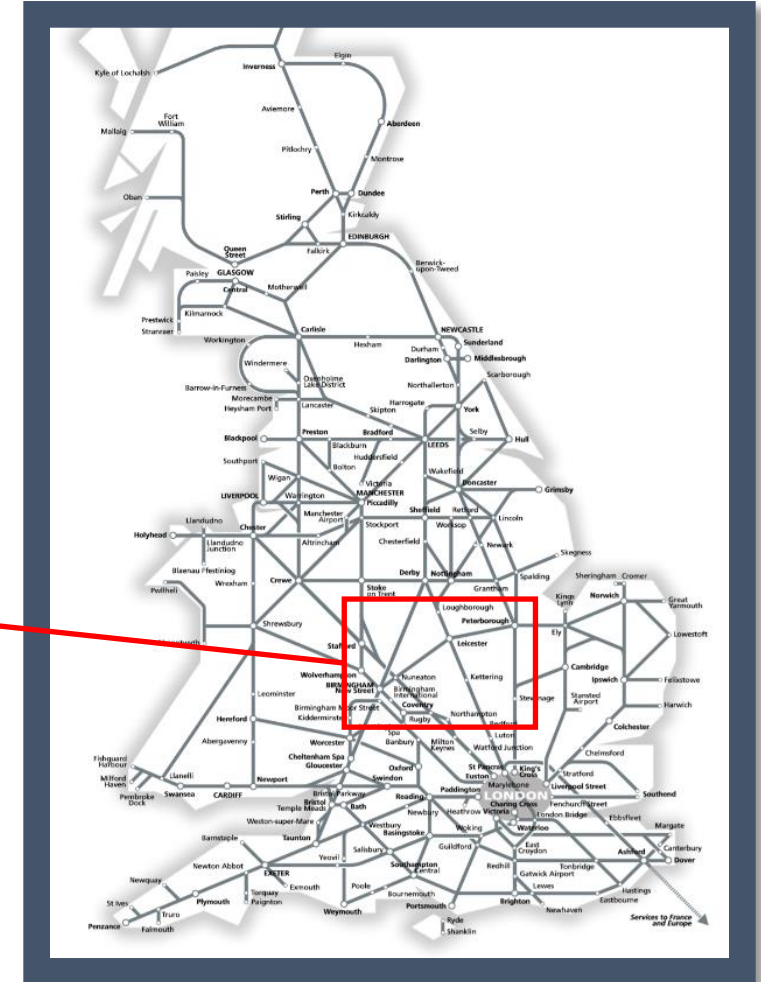

Amended service between Bedford and Leicester

TOC affected: East Midlands Trains

Key:

Engineering Works