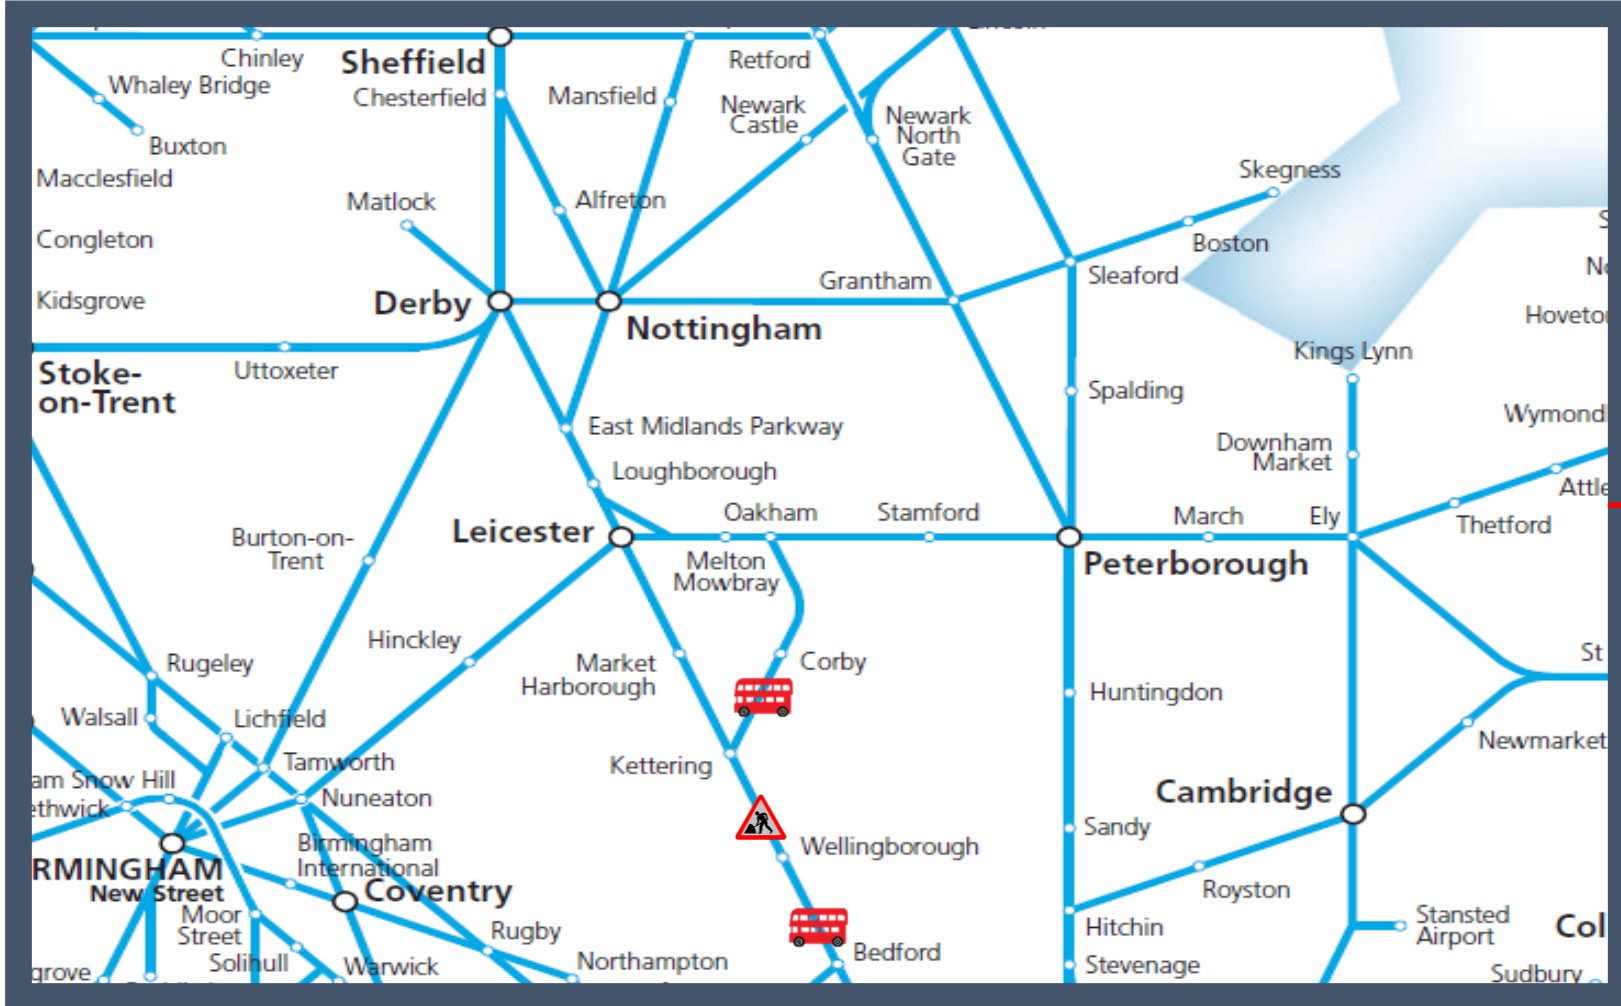

Buses replace trains between Bedford and Corby

TOC affected: East Midlands Trains

Key:

-  Engineering Works
-  Bus Replacement Services