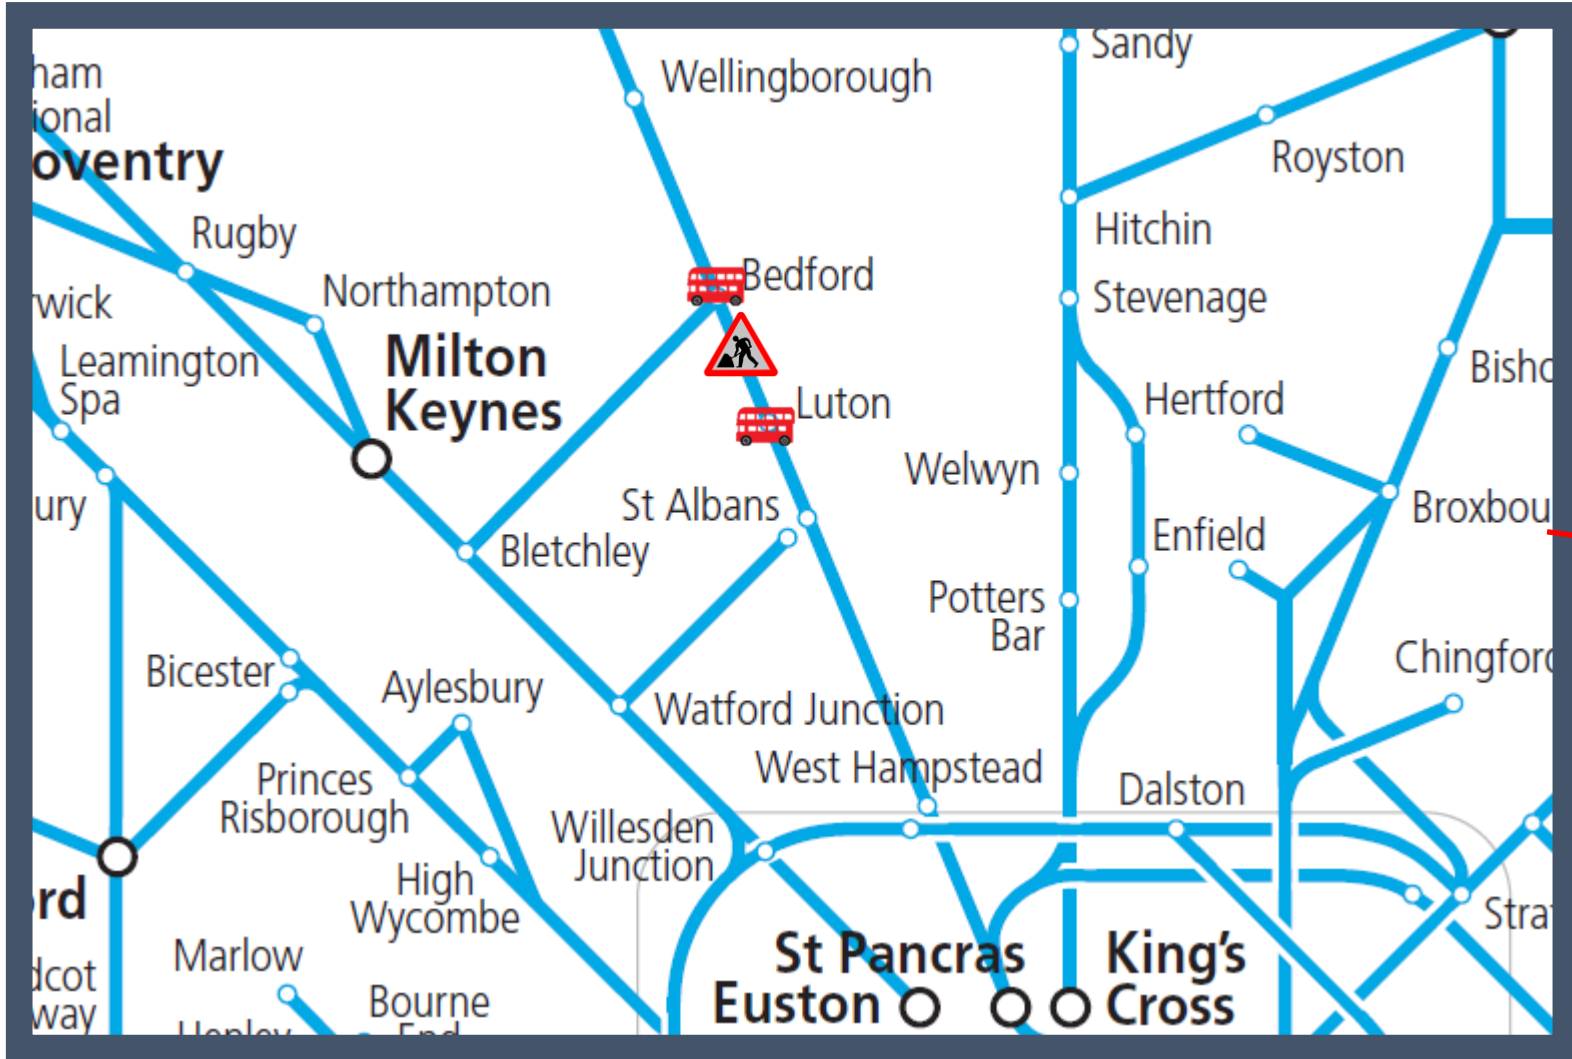

Engineering work is taking place between Bedford and Luton

TOC affected: Thameslink

Key:	
	Engineering Works
	Bus Replacement Services