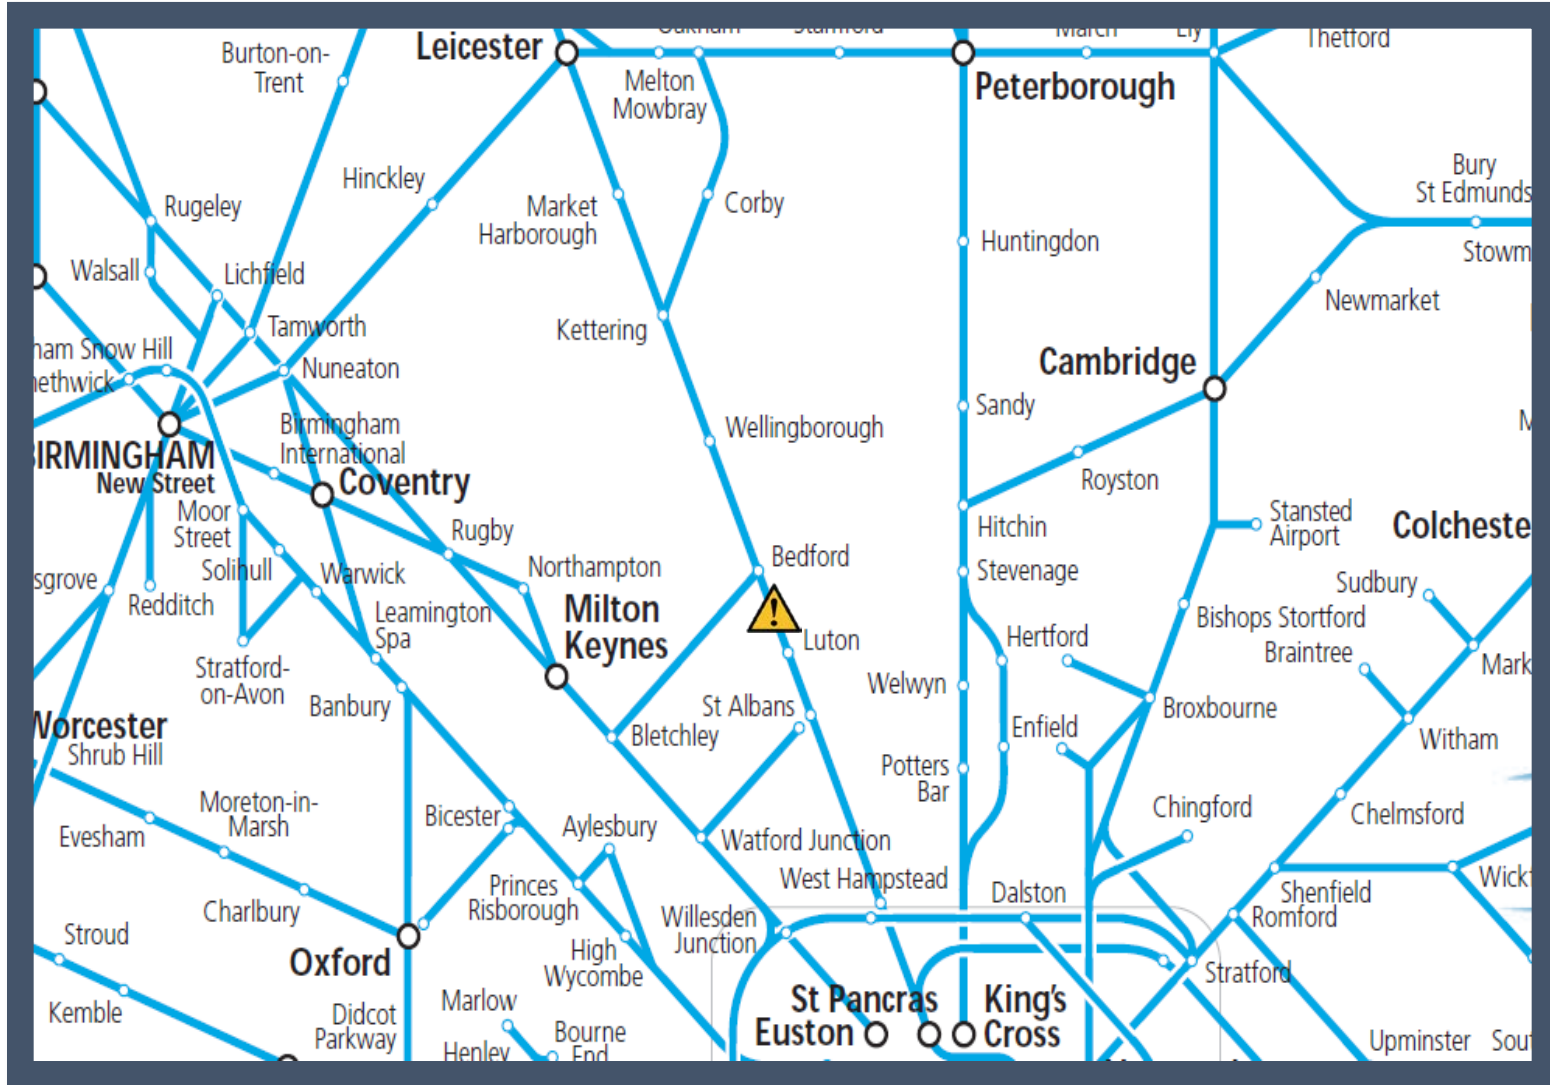

A fault on a train between Bedford and Elephant & Castle TOC affected: Thameslink

Key:

Disruption