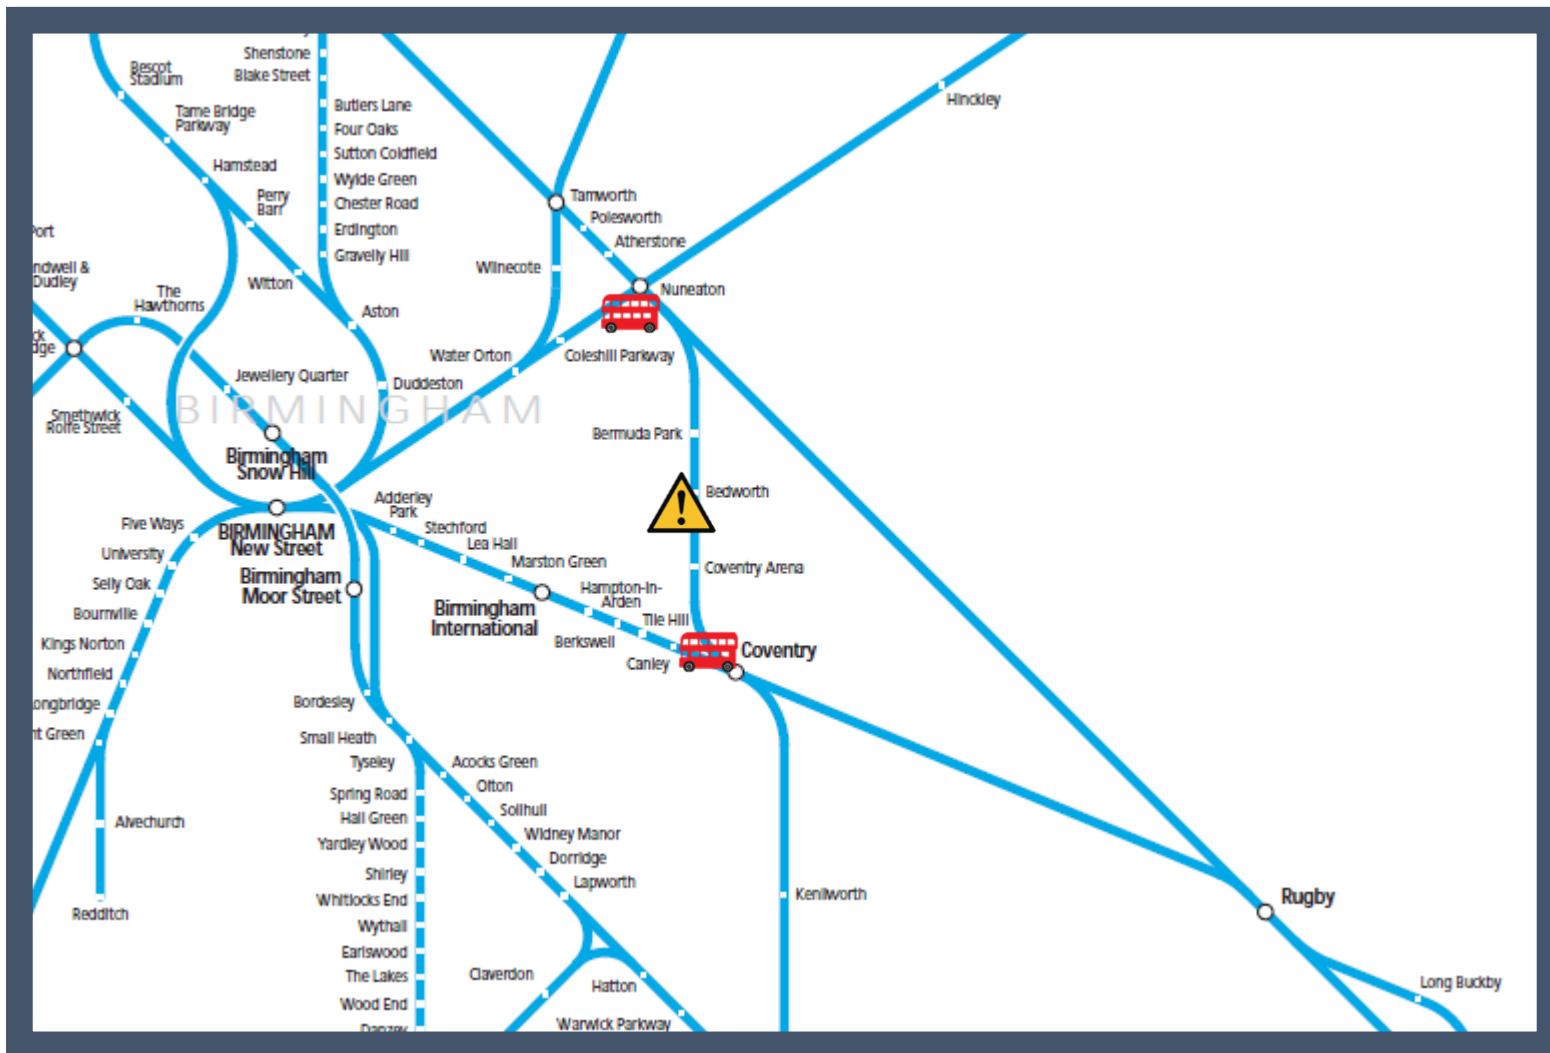

A fault with the signalling system between Coventry and Nuneaton TOC affected: West Midlands Railway

Key:	
	Disruption
	Bus Replacement Service