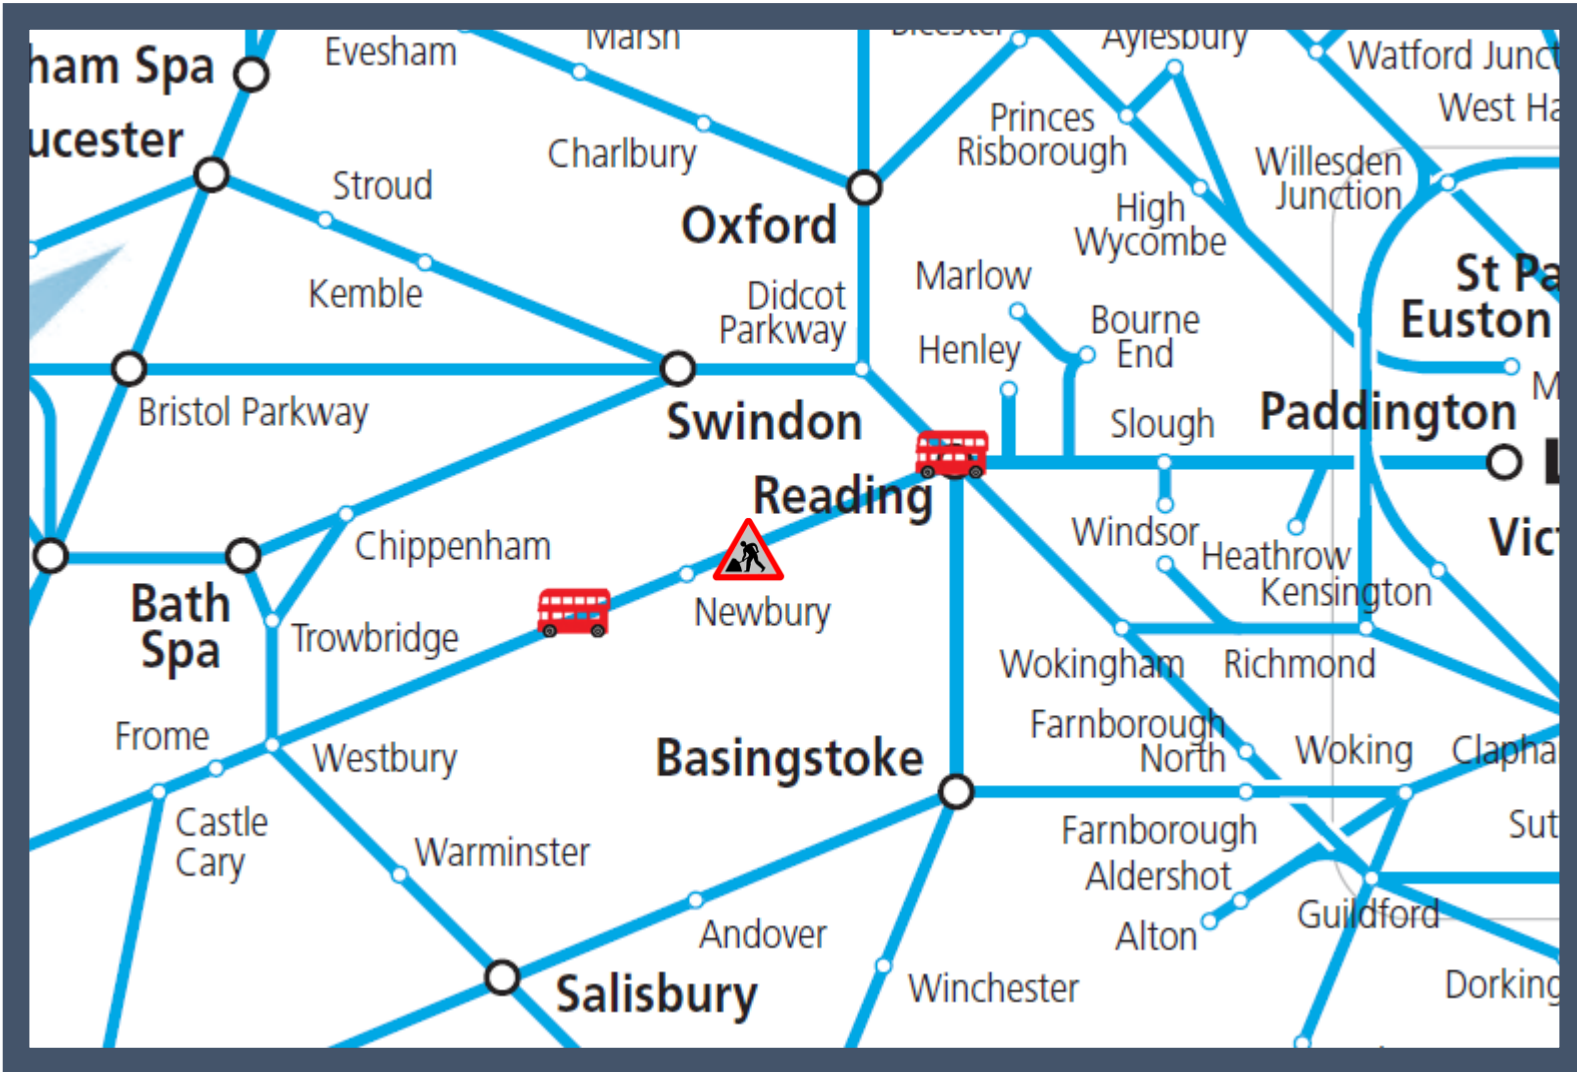

Buses replace trains between Reading and Bedwyn

TOC affected: Great Western Railway

Key:

	Engineering Works
	Bus Replacement Services