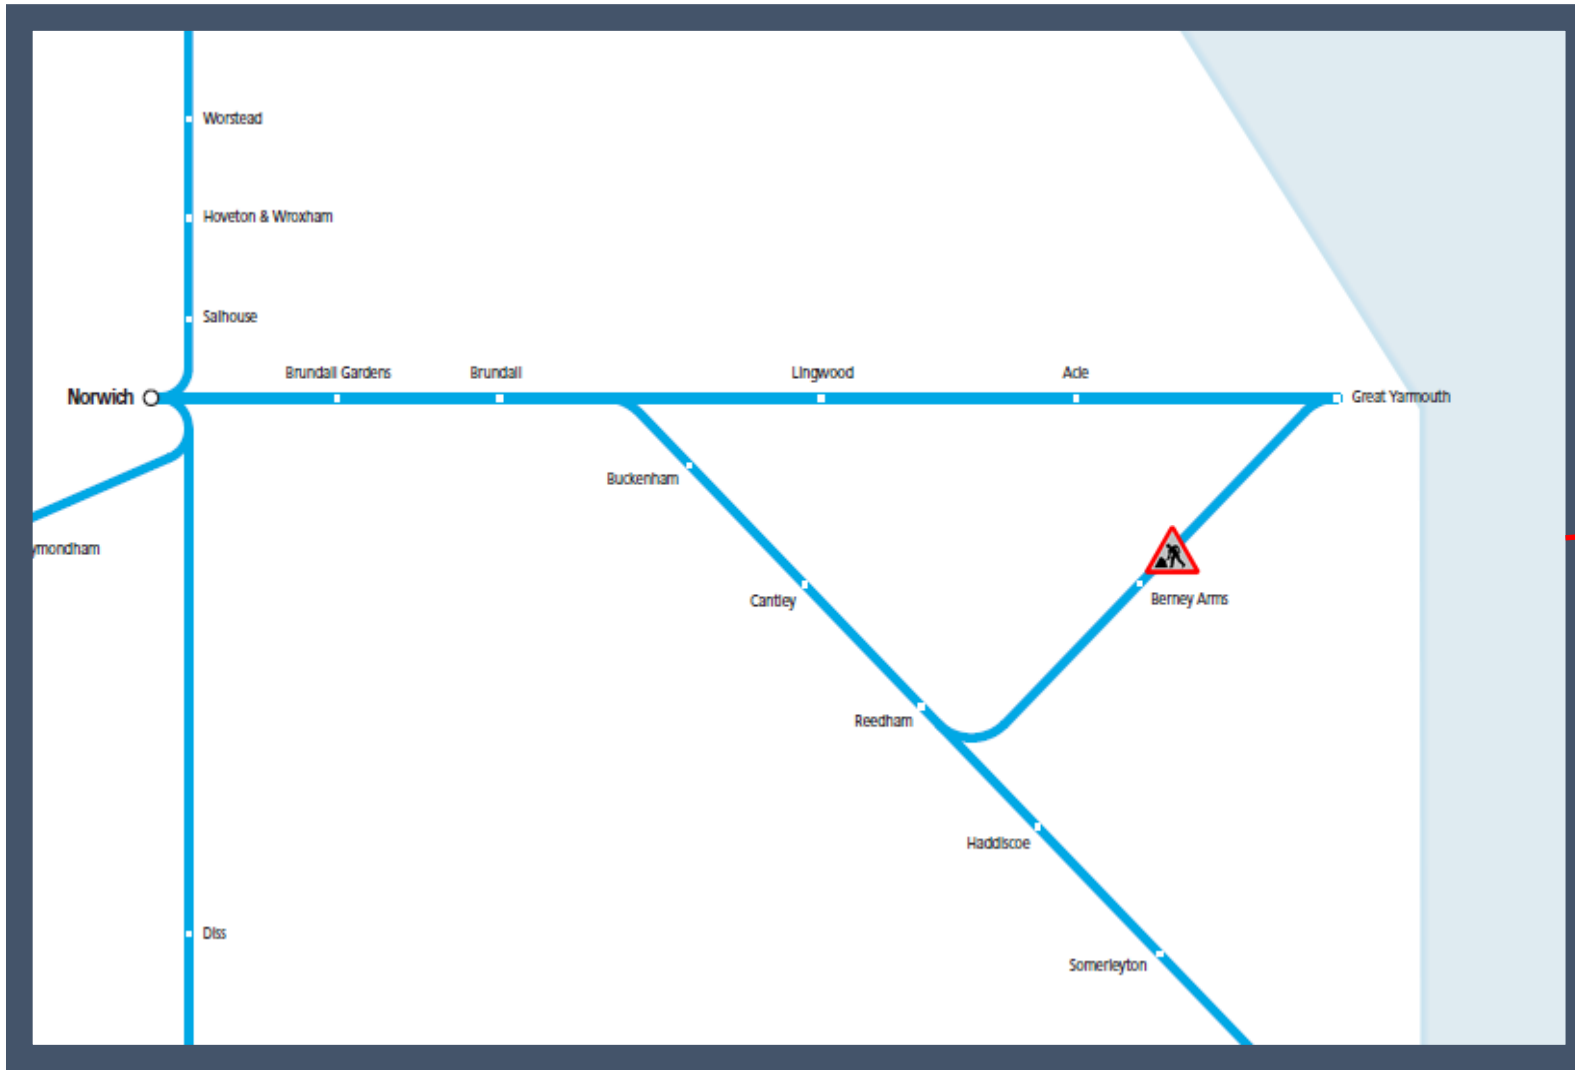

No trains between Reedham and Great Yarmouth

TOC affected: Greater Anglia

Key:

Engineering Works