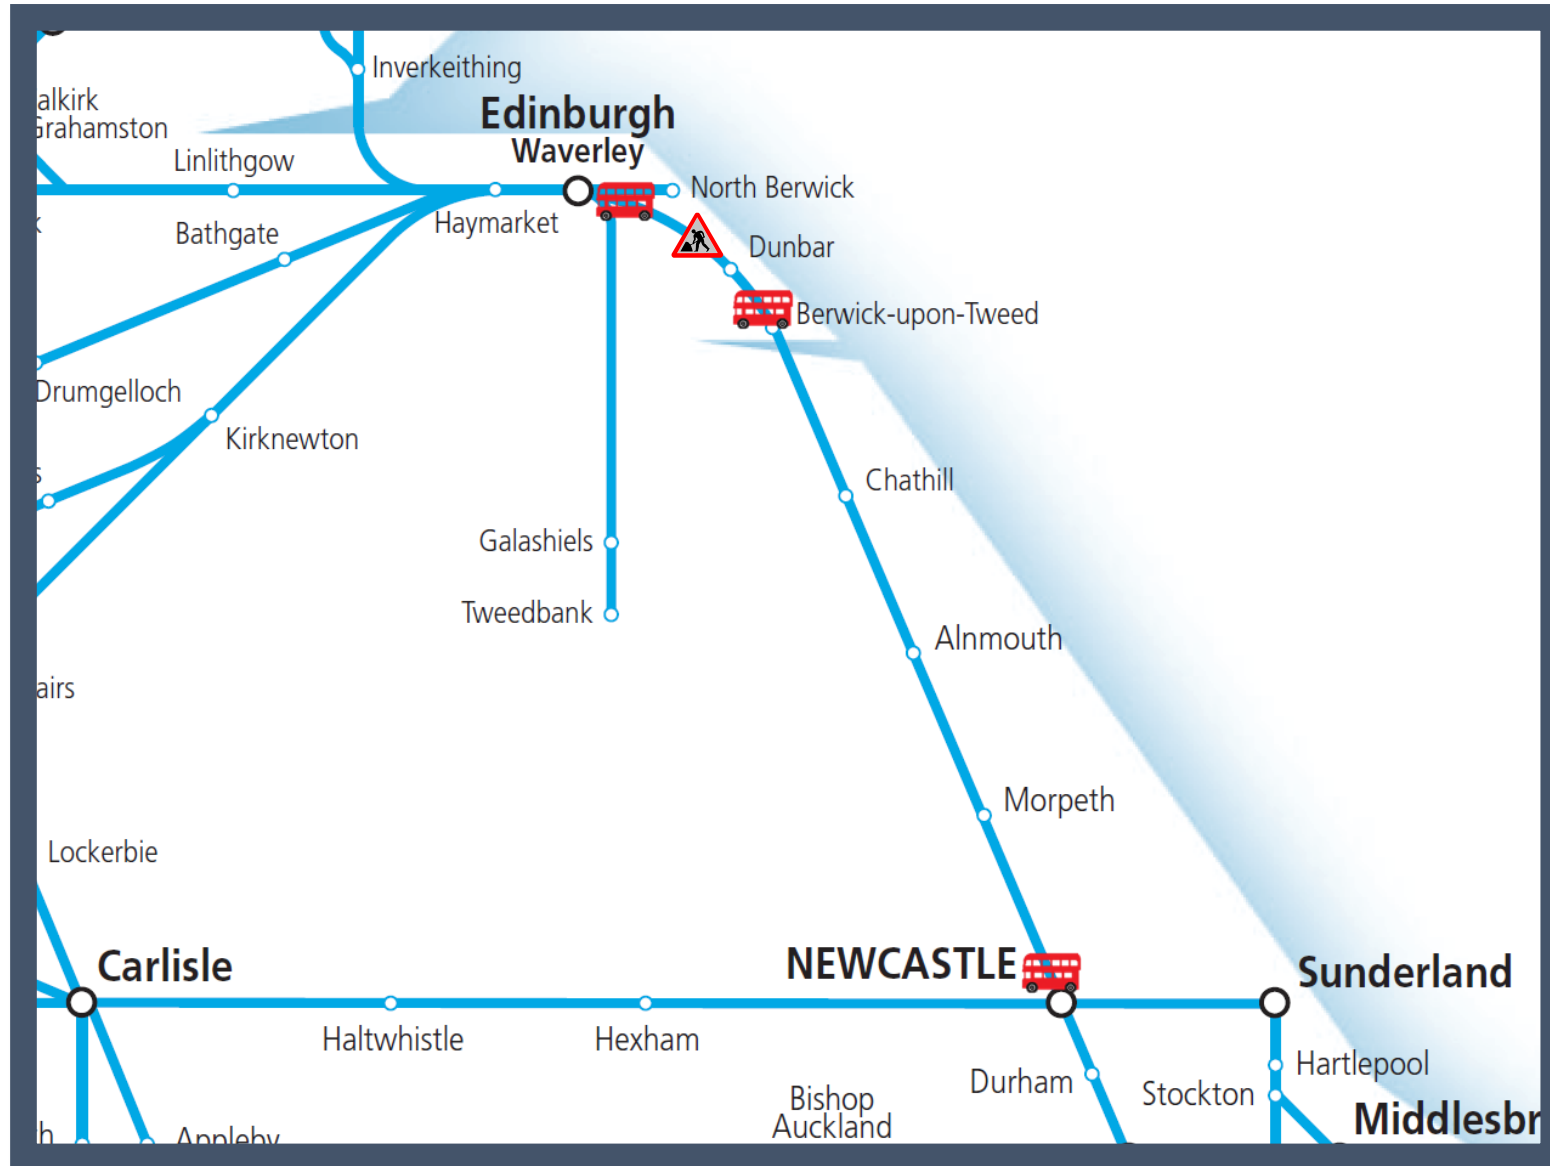

Buses replace trains between Berwick-upon-Tweed and Edinburgh
 TOCs affected: CrossCountry, London North Eastern Railway, Northern

Key:

Engineering Works

Bus Replacement Services