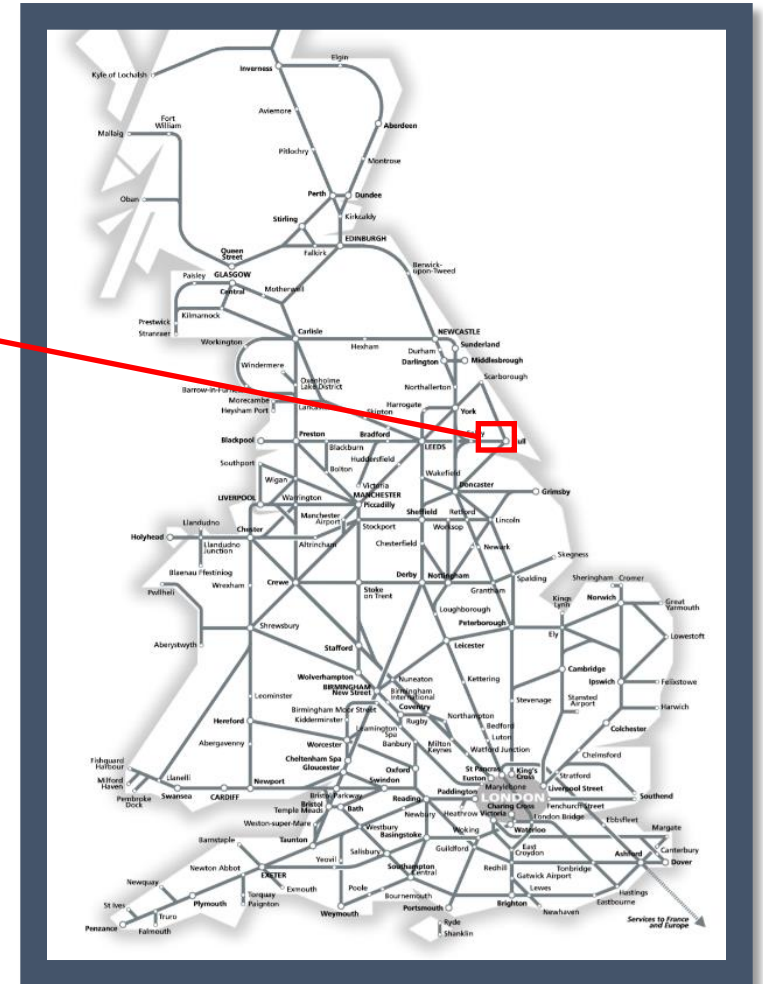

No Hull Trains services to / from Beverley or Cottingham

TOC affected: Hull Trains

Key:

Engineering Works