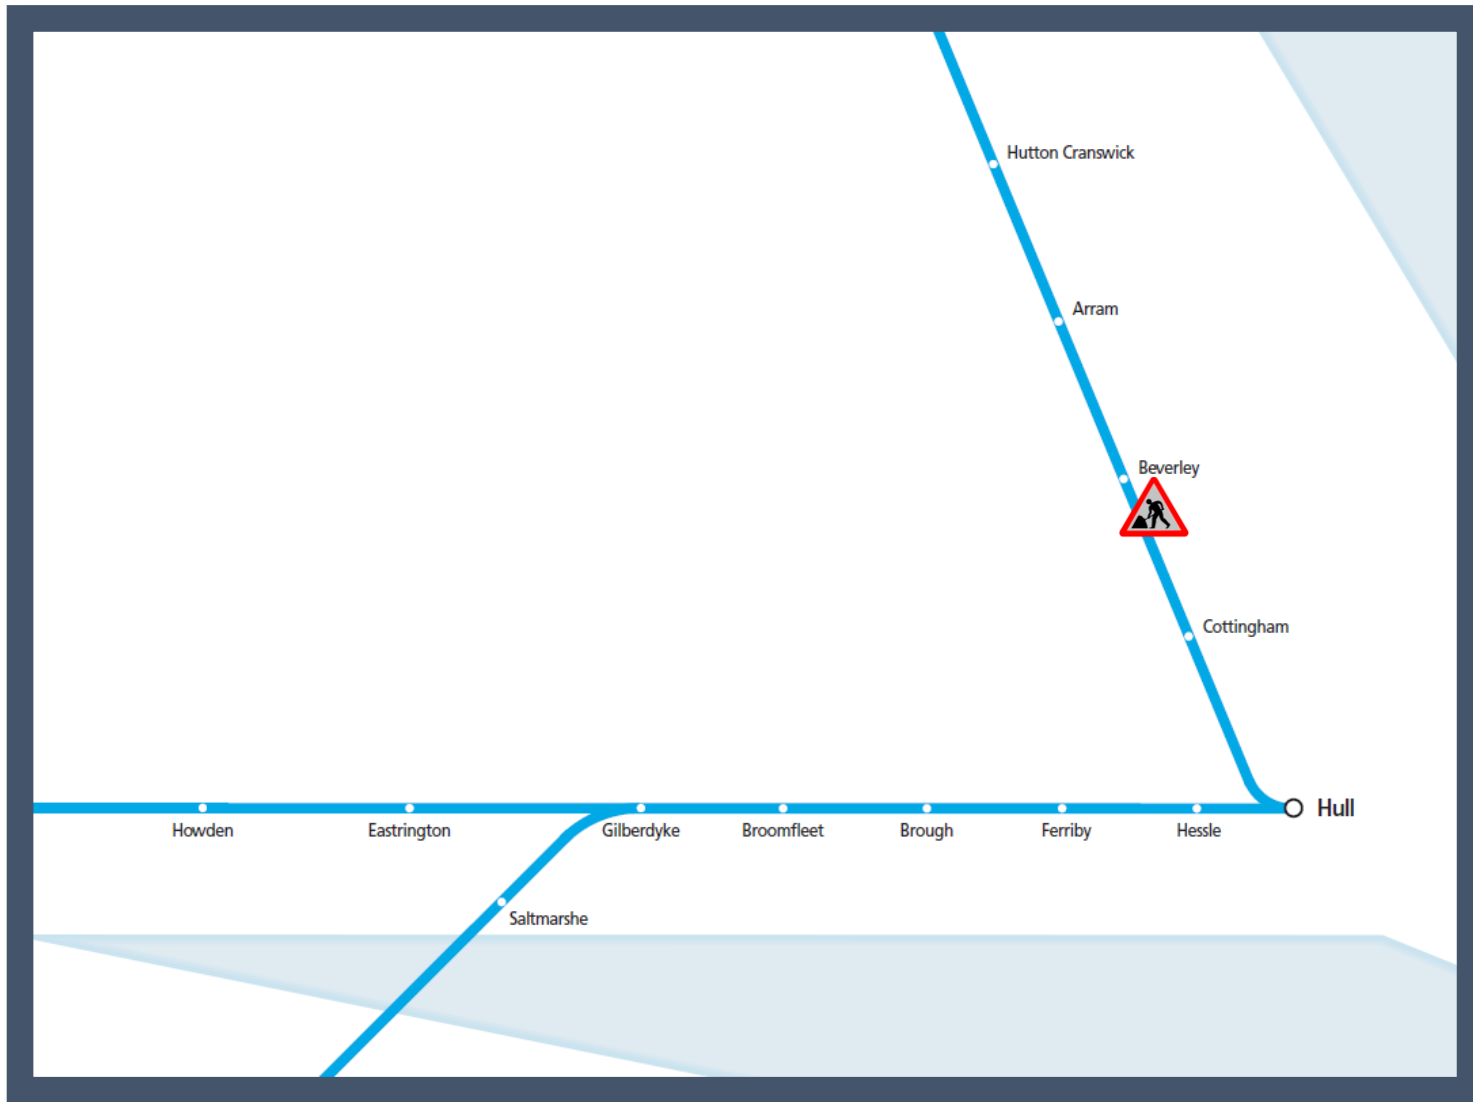

No Hull Trains services to / from Beverley or Cottingham

TOC affected: Hull Trains

Key:

Engineering Works