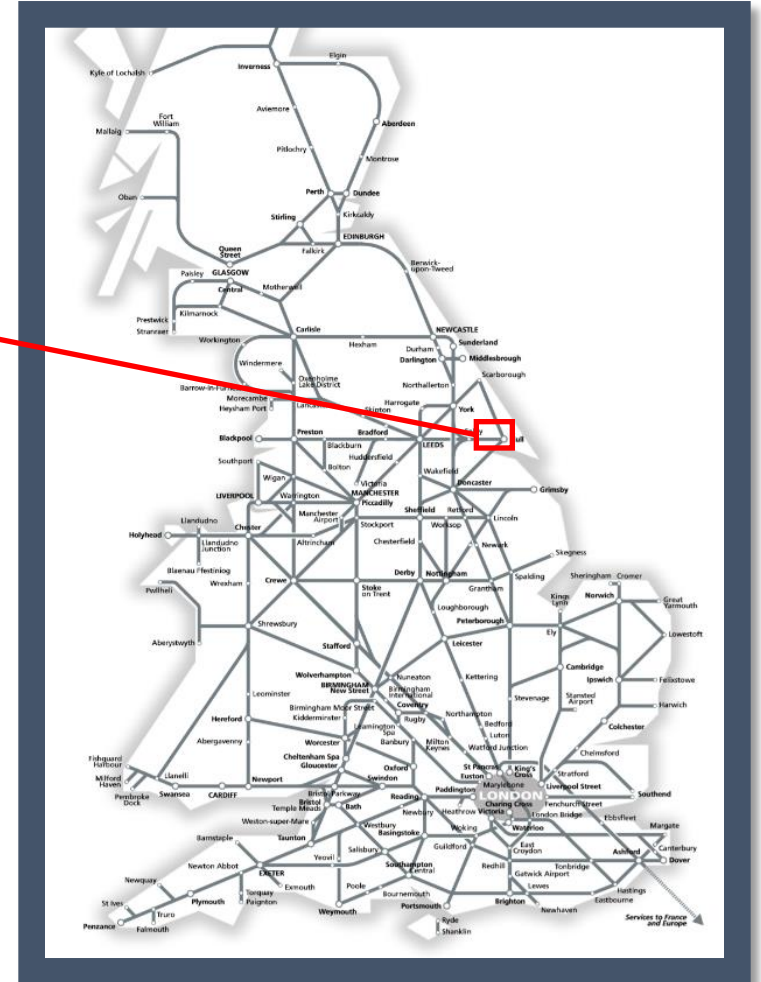

No Hull Trains services to / from Beverley or Cottingham

TOC affected: Hull Trains

Key:

Engineering Works