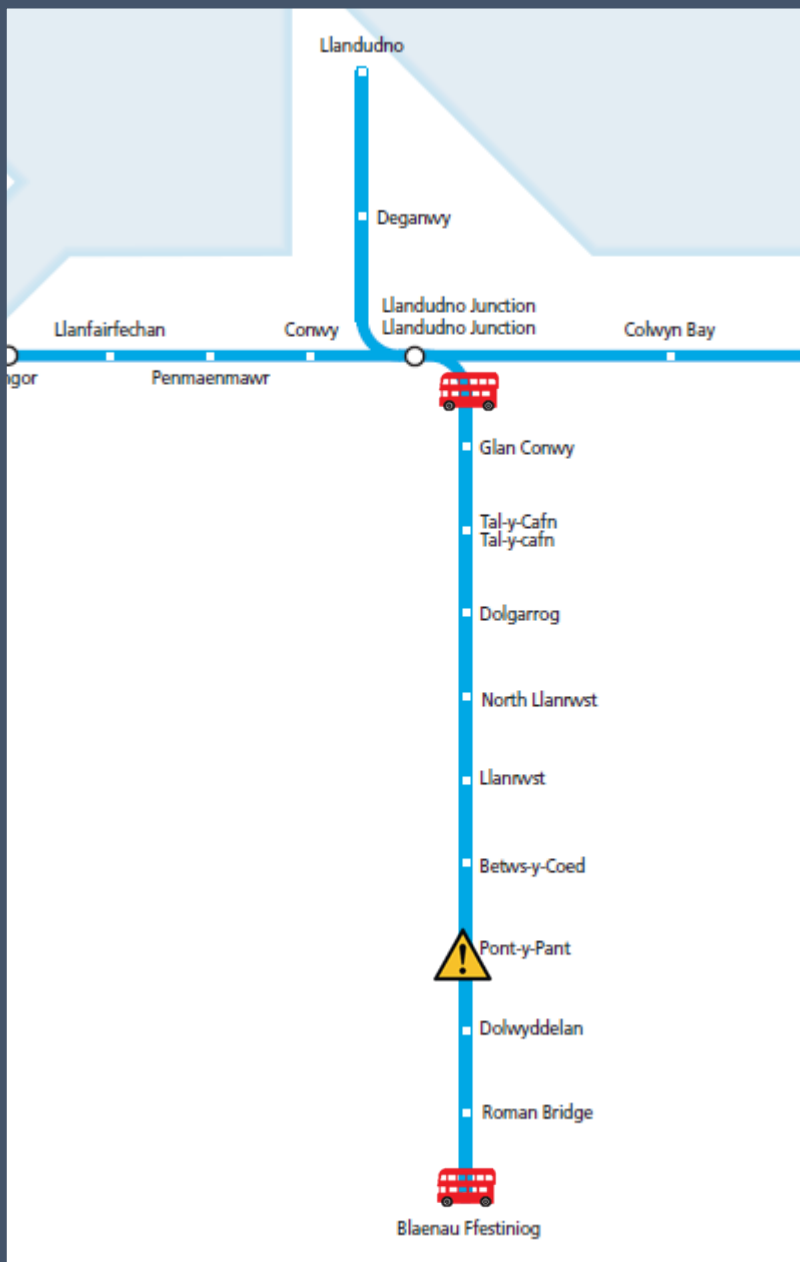

# Buses are replacing trains between Llandudno Junction and Blaenau Ffestiniog

TOC affected: Arriva Trains Wales

Key:

Disruption

Bus Replacement Service