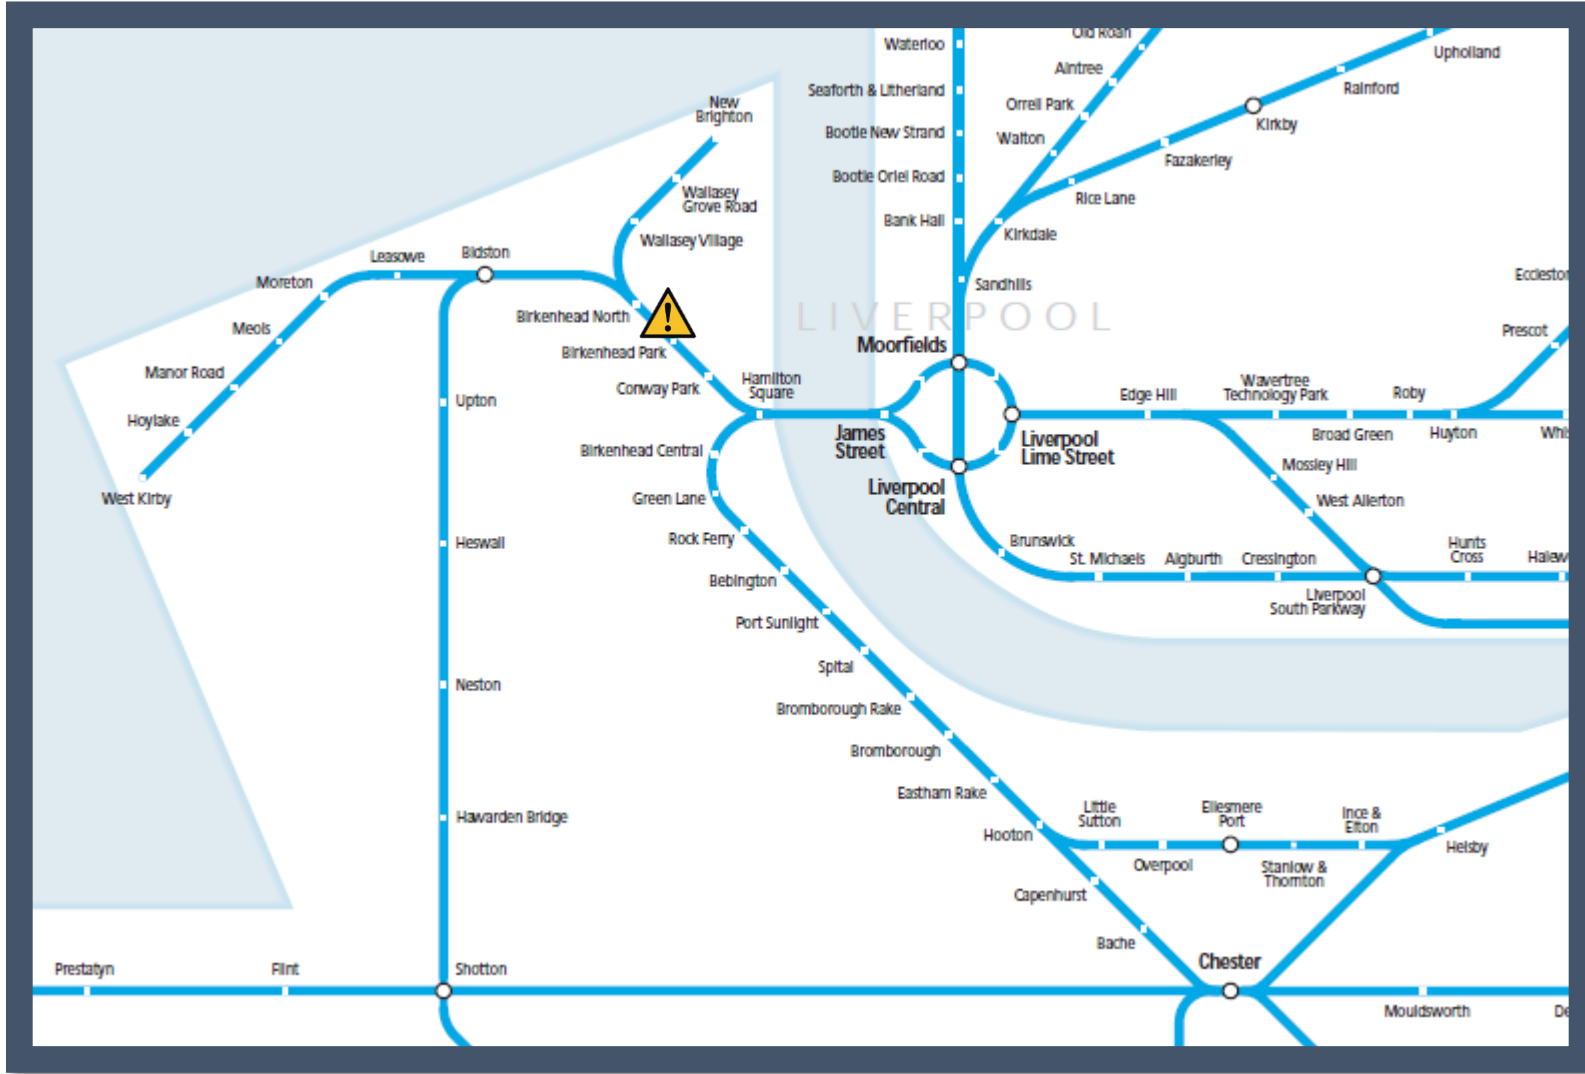

A fire next to the track at Birkenhead Park

TOC affected: Merseyrail

Key:

	Disruption
---	------------