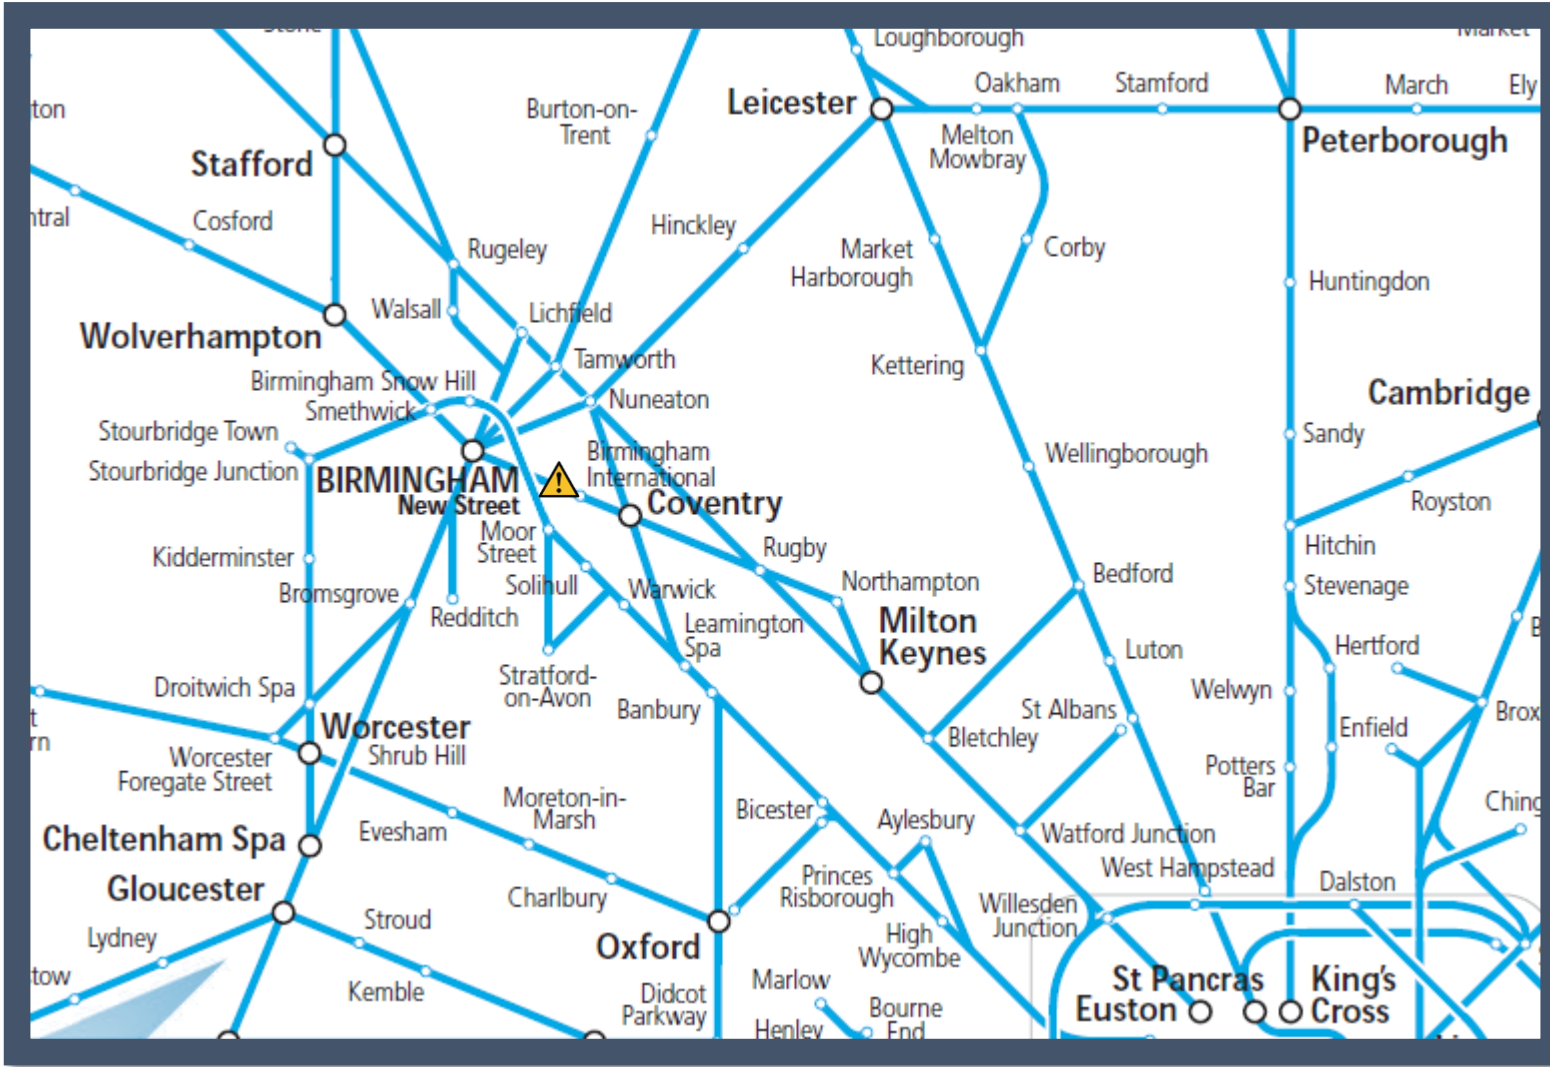

# An object is caught on the overhead electric wires between Birmingham New Street and Birmingham International

TOCs affected: Arriva Trains Wales, CrossCountry, London Midland, Virgin Trains

Key:

Disruption