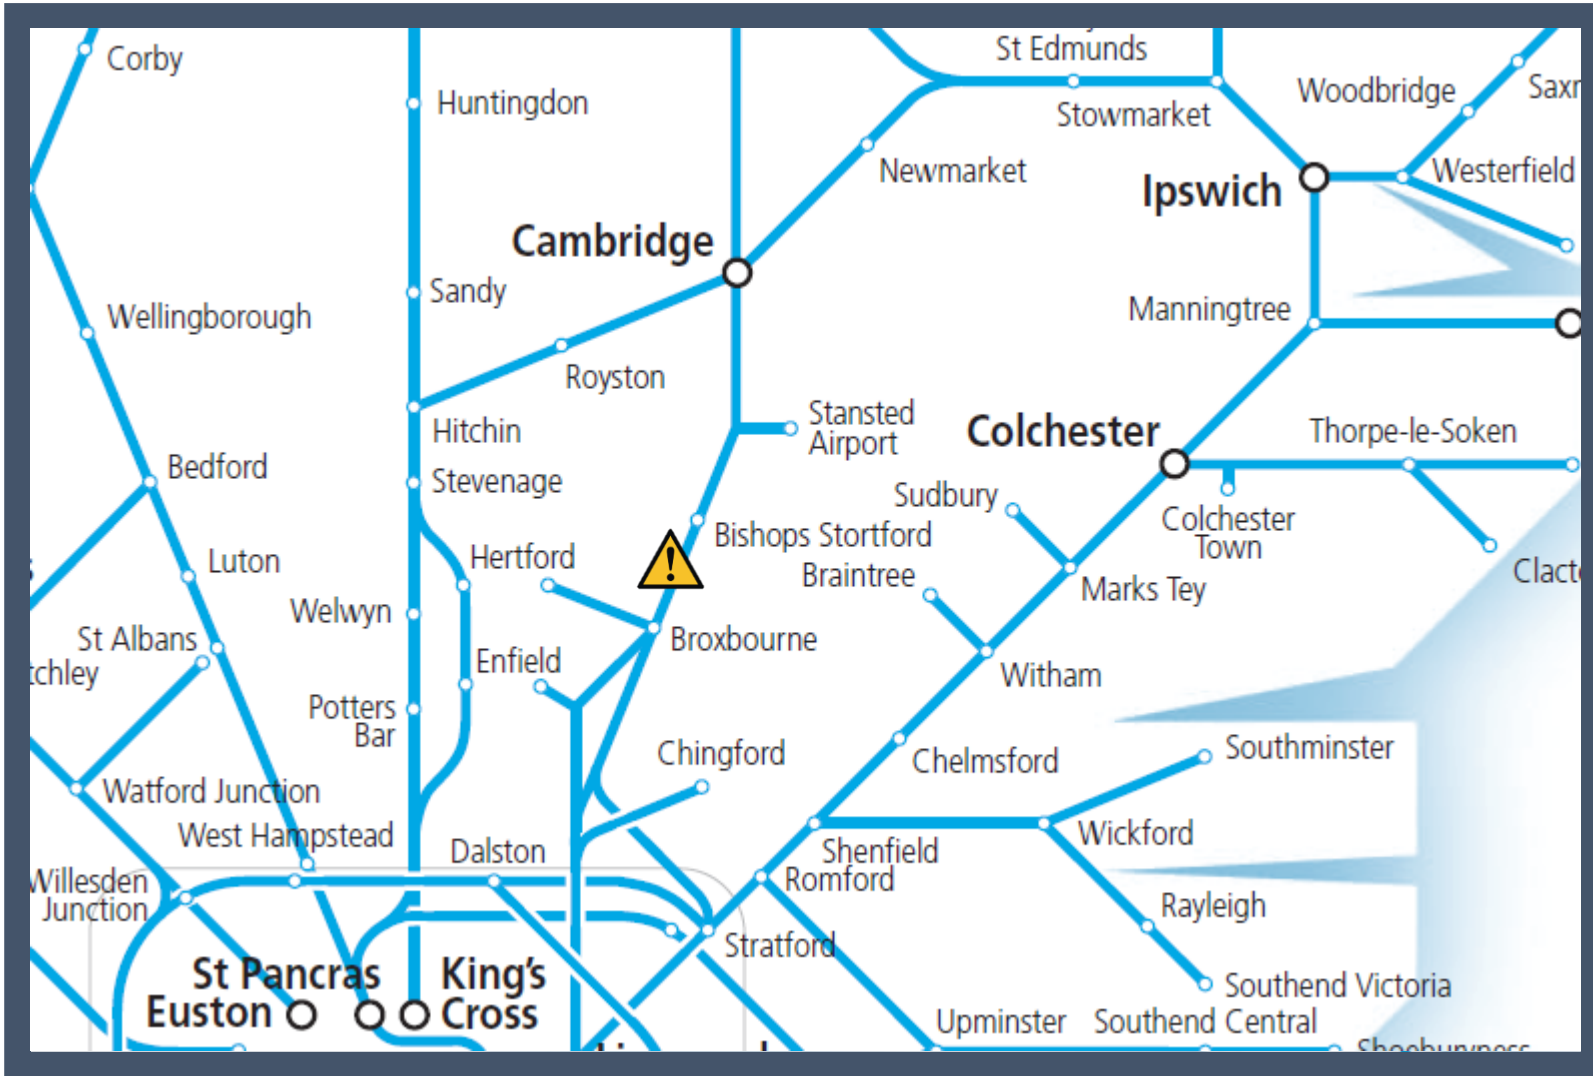

A fault with the signalling system at Harlow Town

TOCs affected: Greater Anglia, Stansted Express

Key:

Disruption