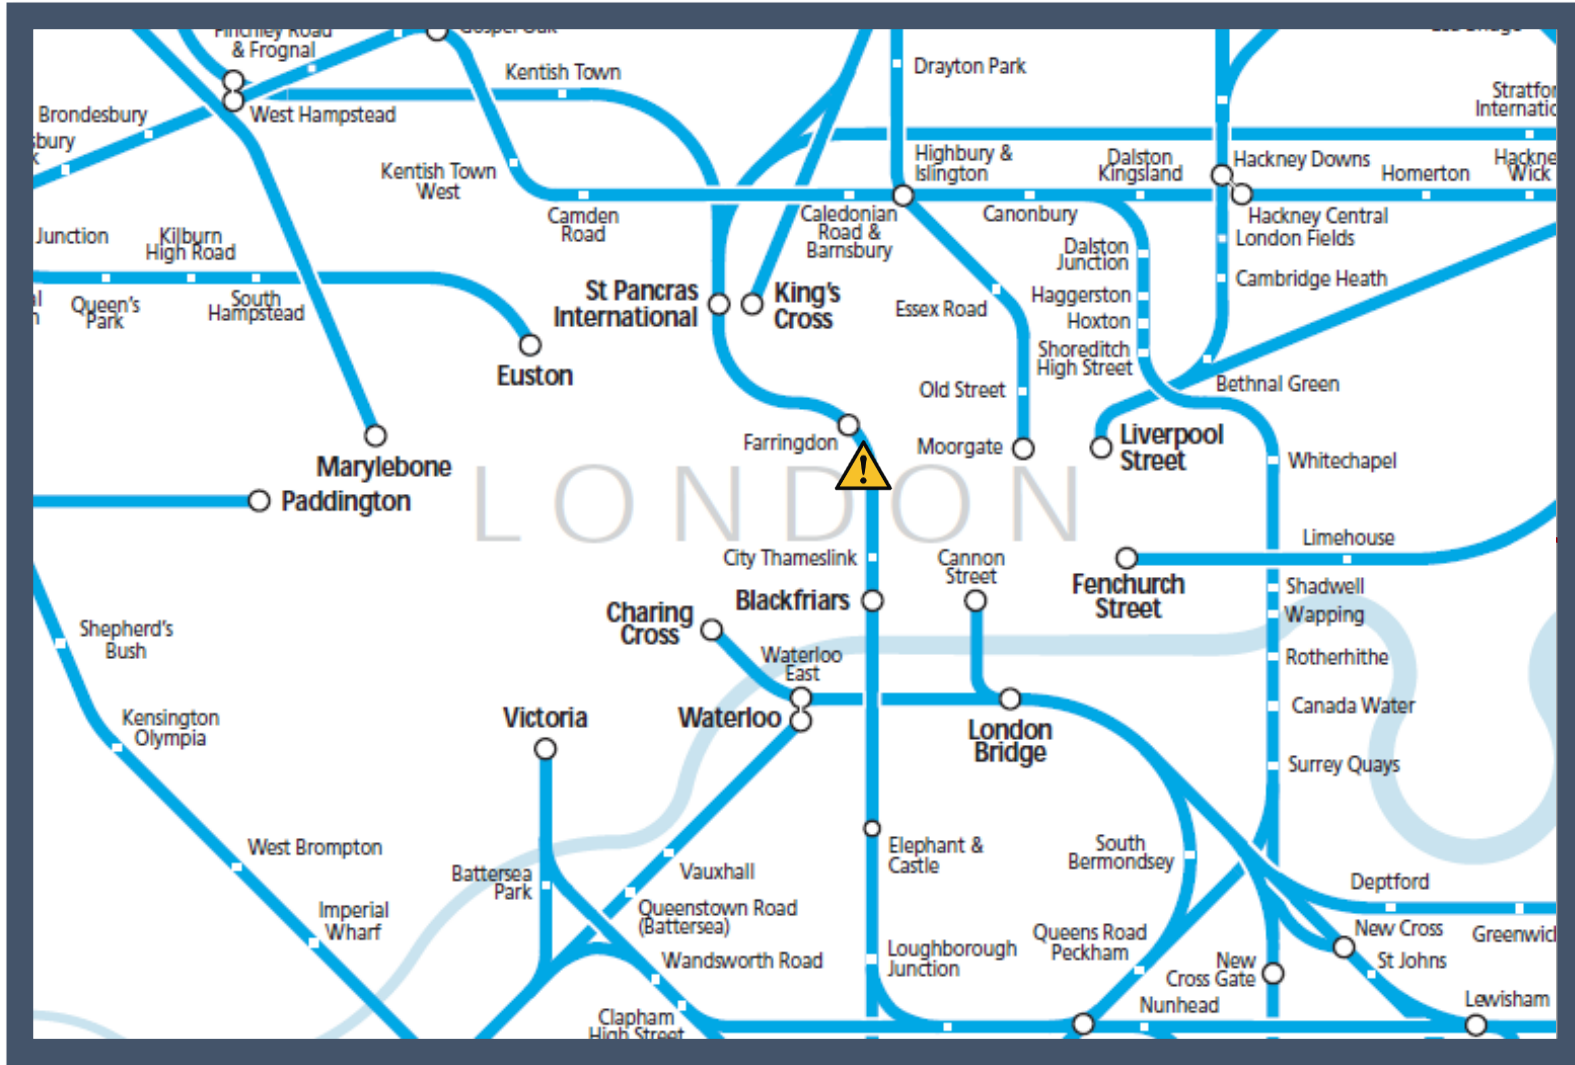

# A problem currently under investigation between London Blackfriars and London St Pancras International TOC affected: Thameslink

Key:

	Disruption
---	------------