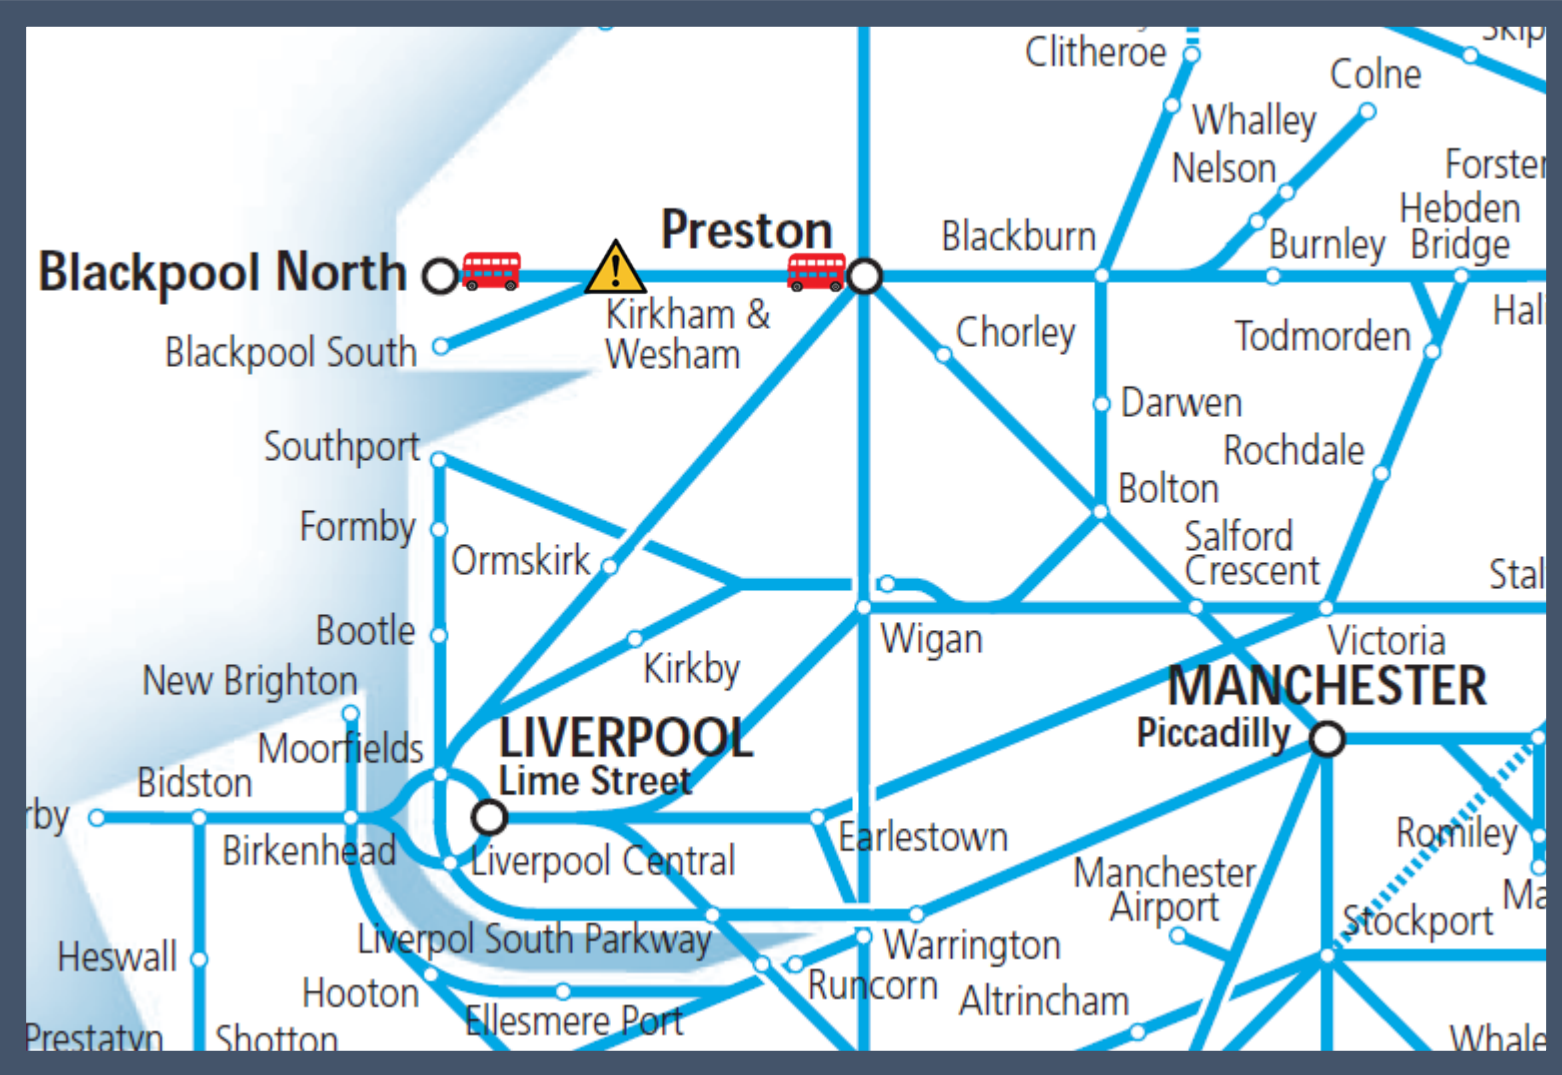

Amended service between Blackpool North and Preston
TOC affected: Northern

Key:

	Disruption
	Bus Replacement Service