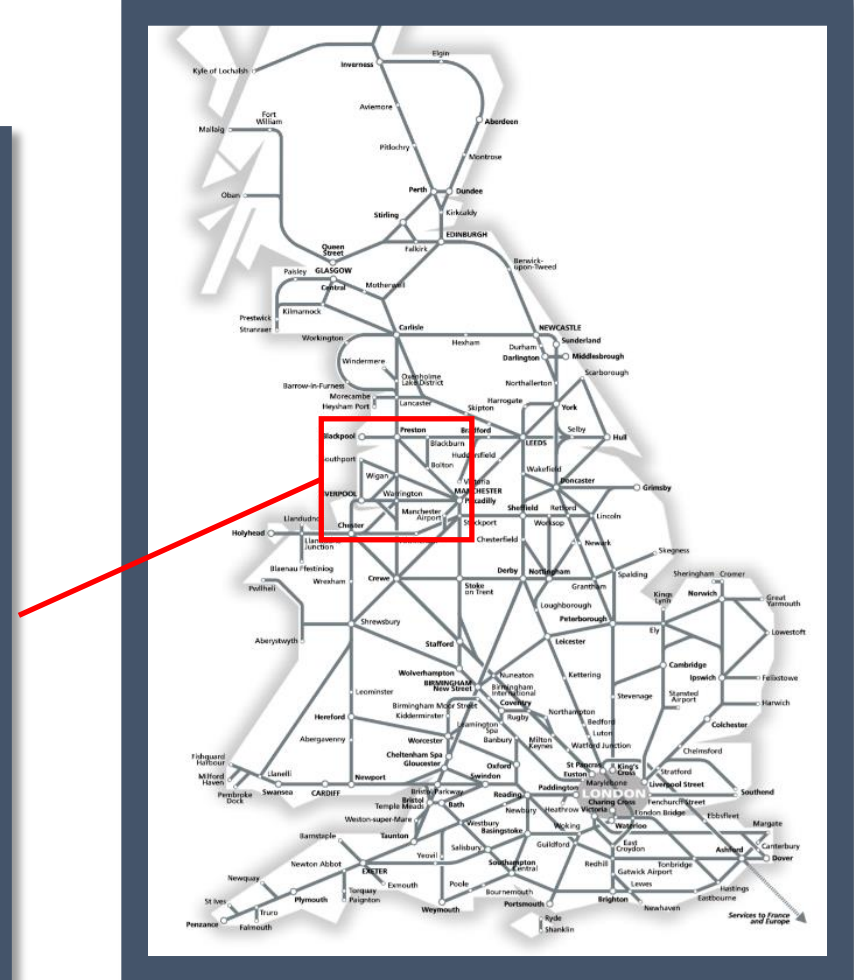

Amended service between Blackpool North and Preston
TOC affected: Northern

Key:

	Disruption
	Bus Replacement Service