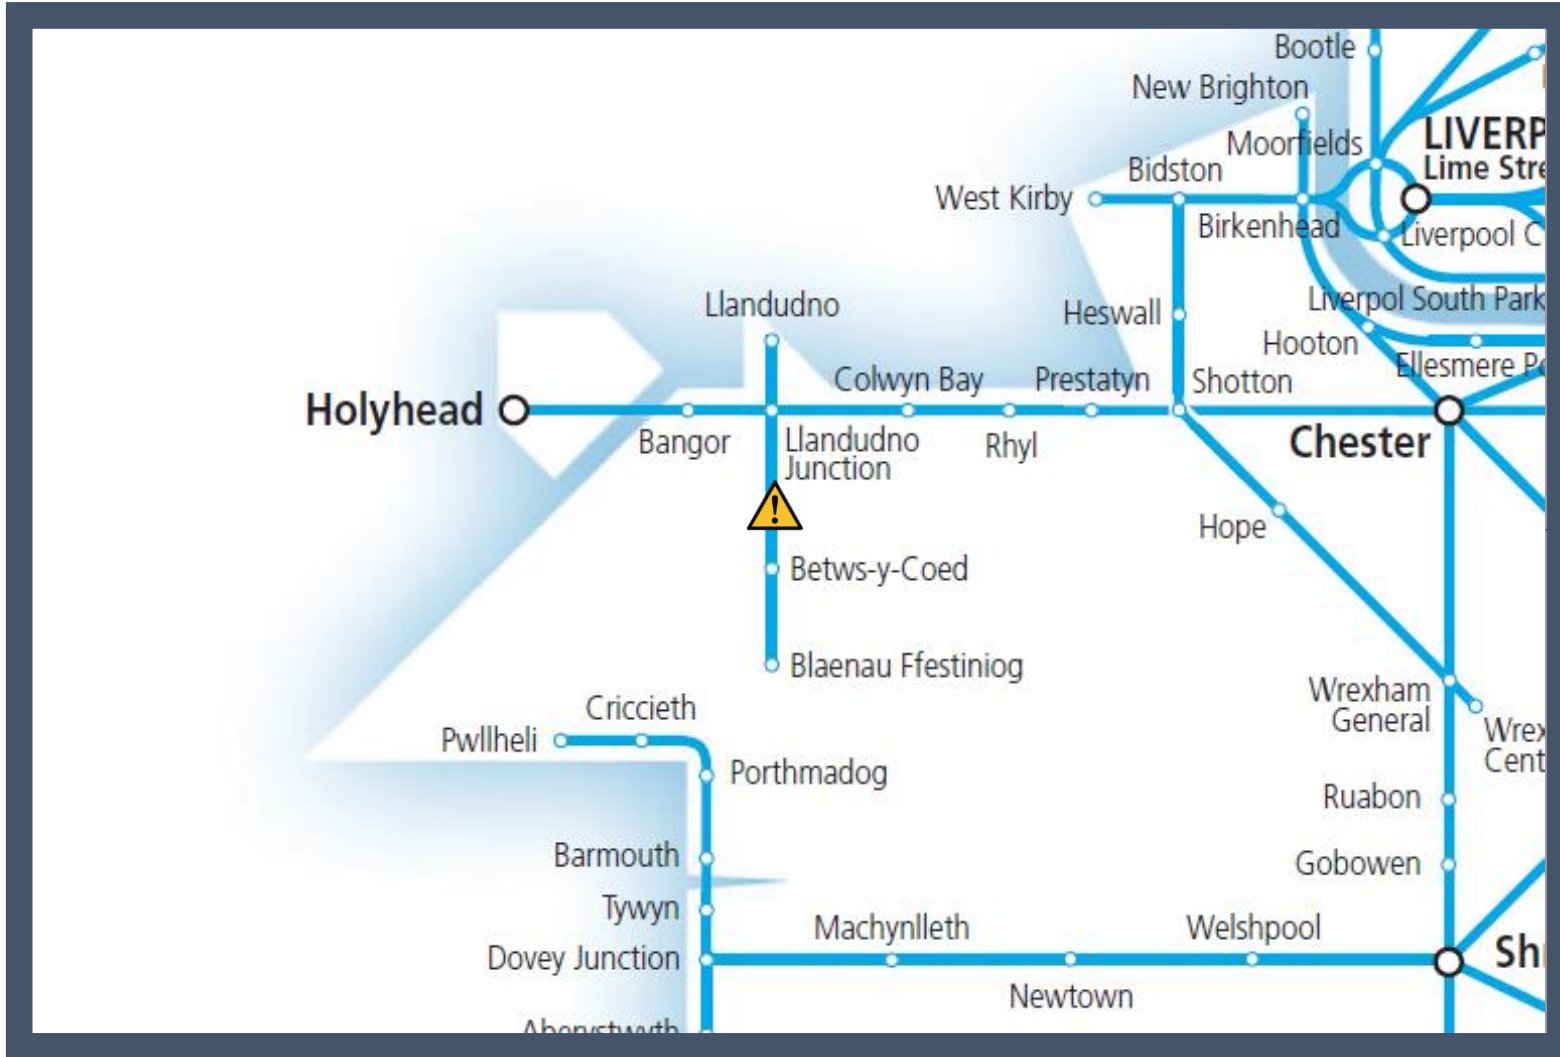

Flooding between Blaenau Ffestiniog and Llandudno Junction

TOC affected: Transport for Wales

Key:

Disruption