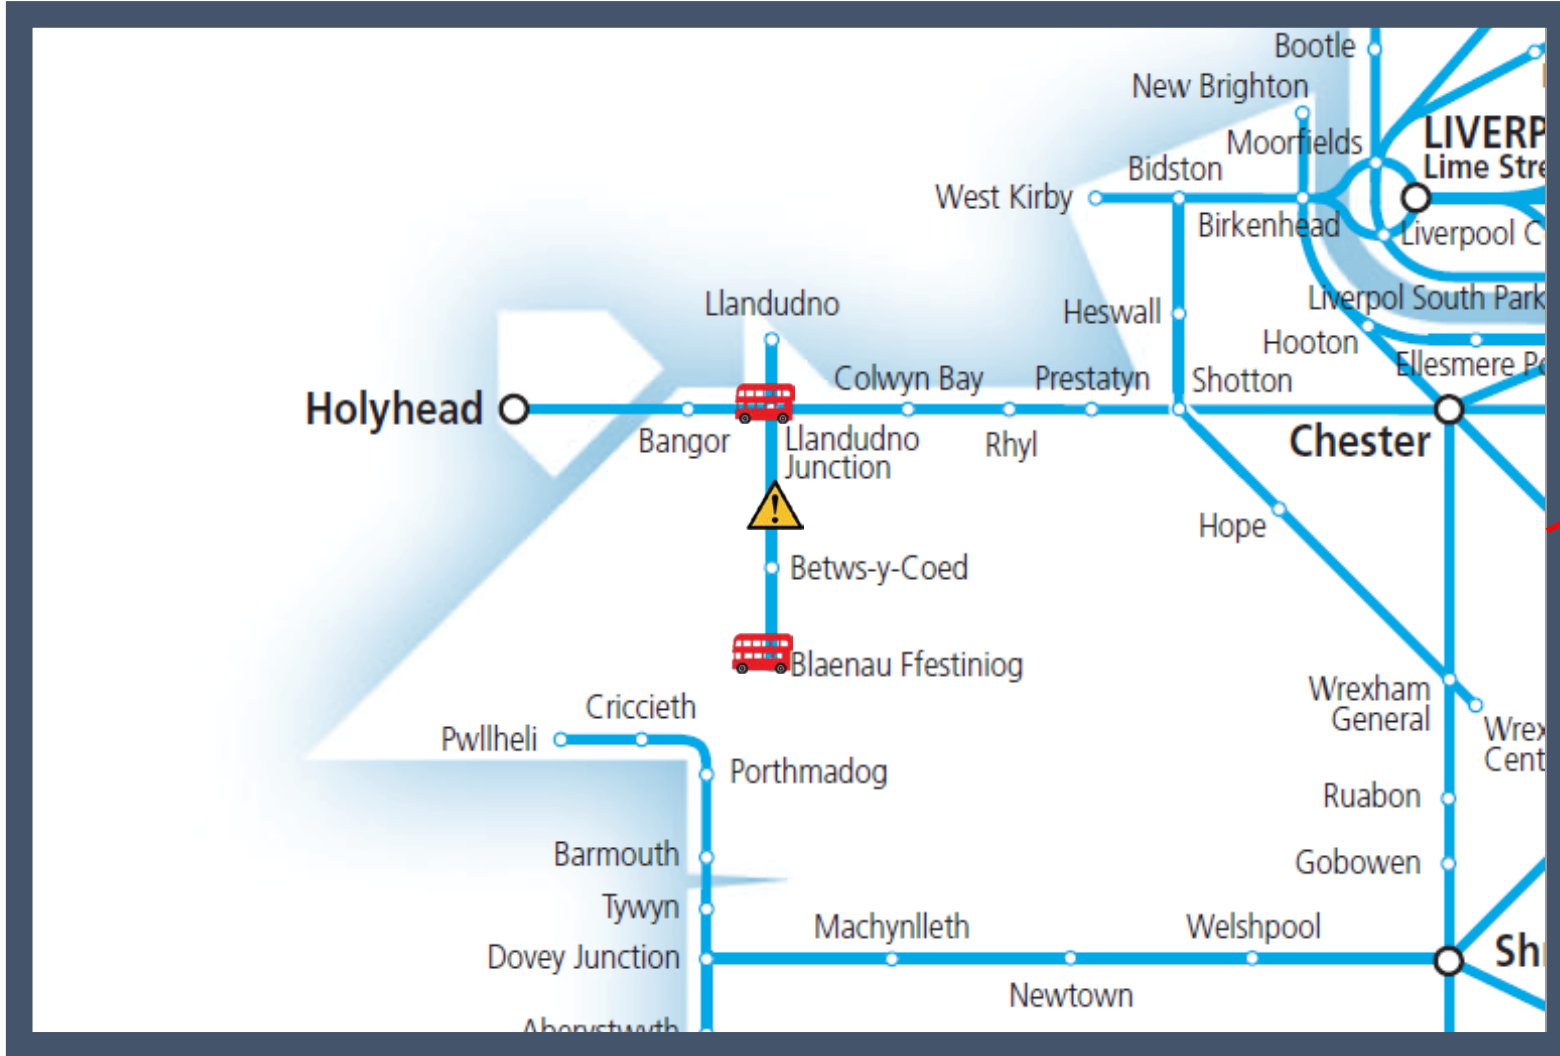

Flood water damaging the railway infrastructure between Llandudno Junction and Blaenau Ffestiniog
 TOC affected: Transport for Wales

Key:	
	Disruption
	Bus Replacement Service