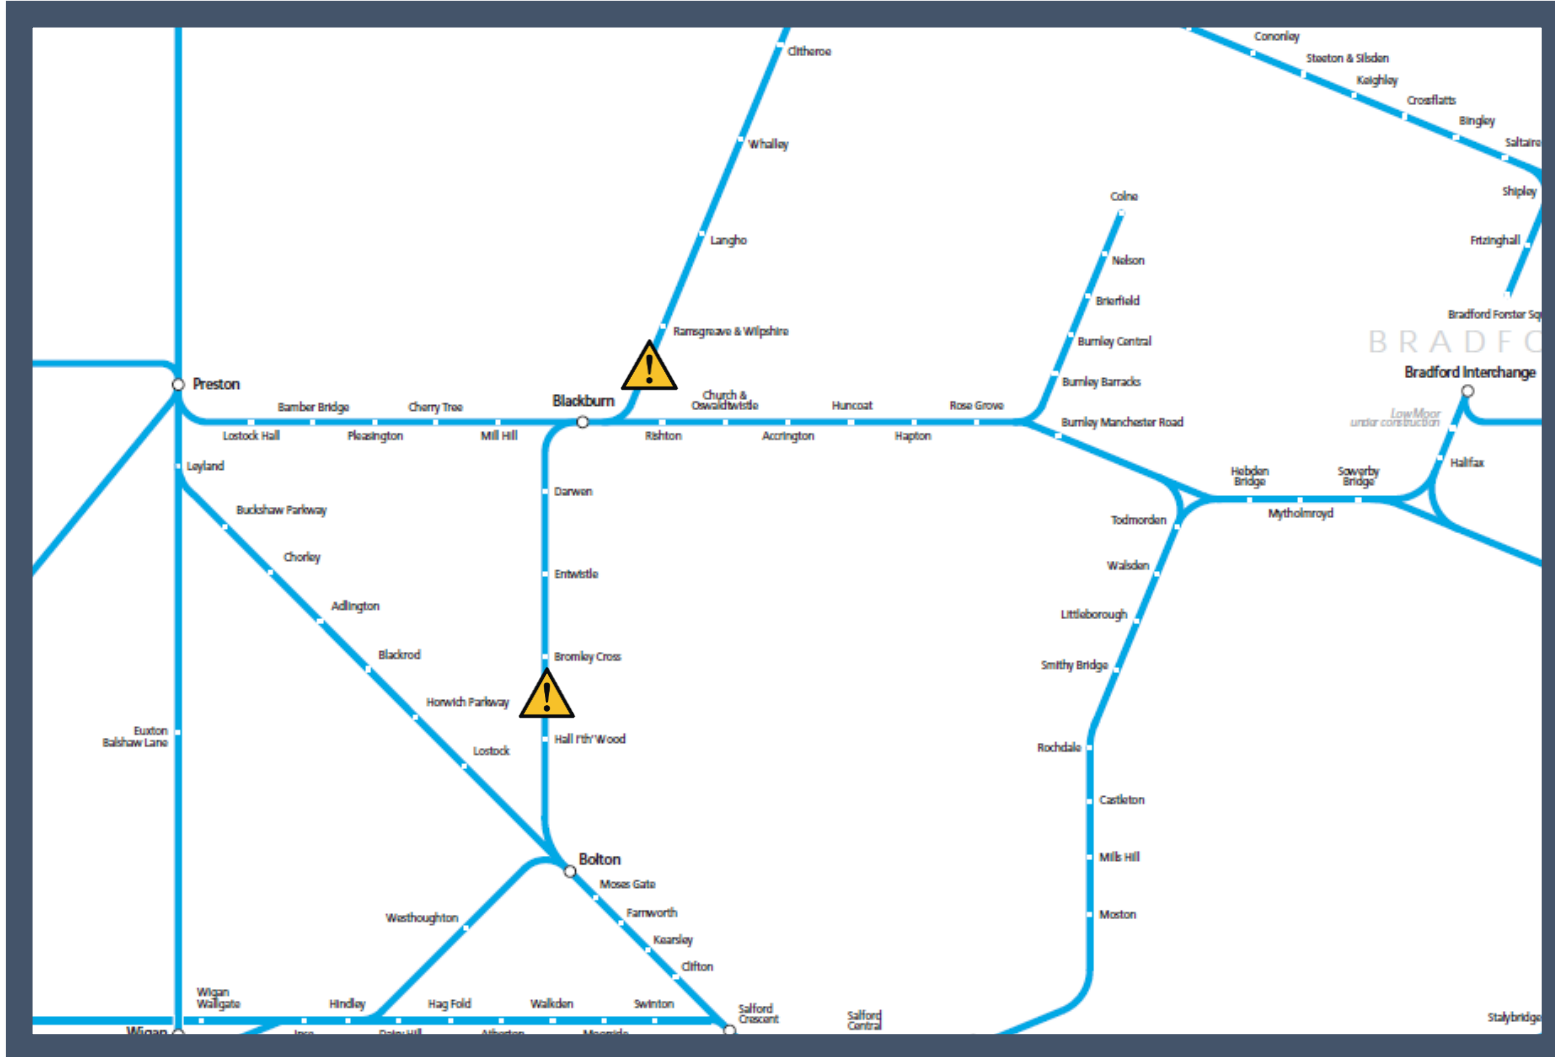

Poor rail conditions between Bolton and Clitheroe

TOC affected: Northern

Key:

Disruption