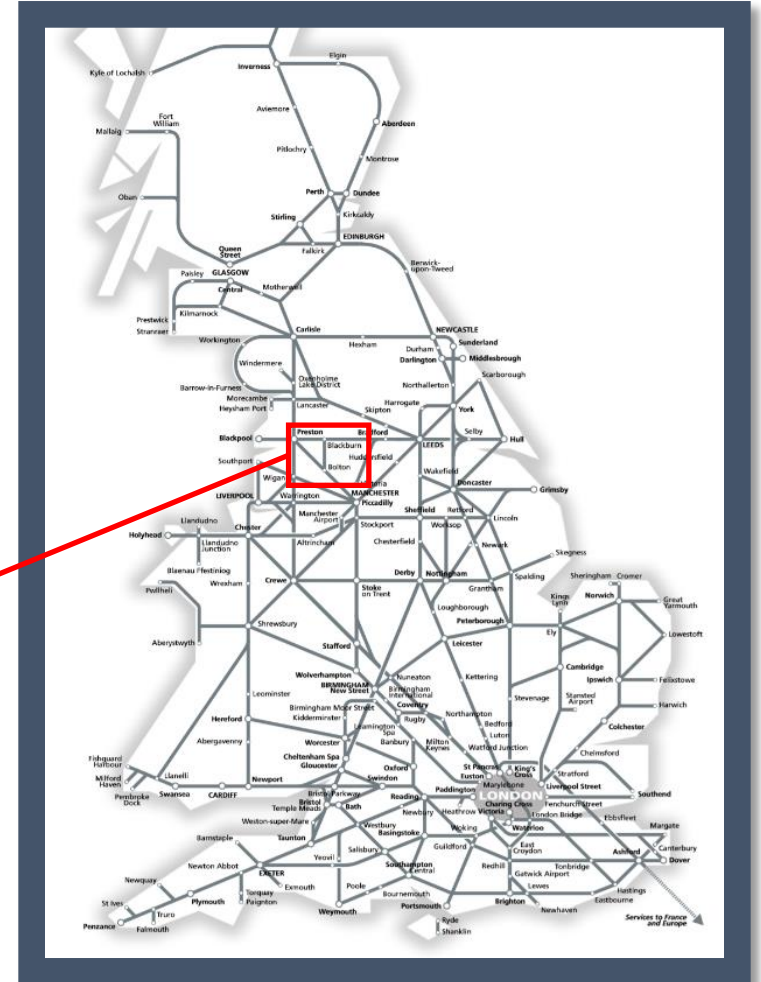

Poor rail conditions between Bolton and Clitheroe

TOC affected: Northern

Key:

Disruption