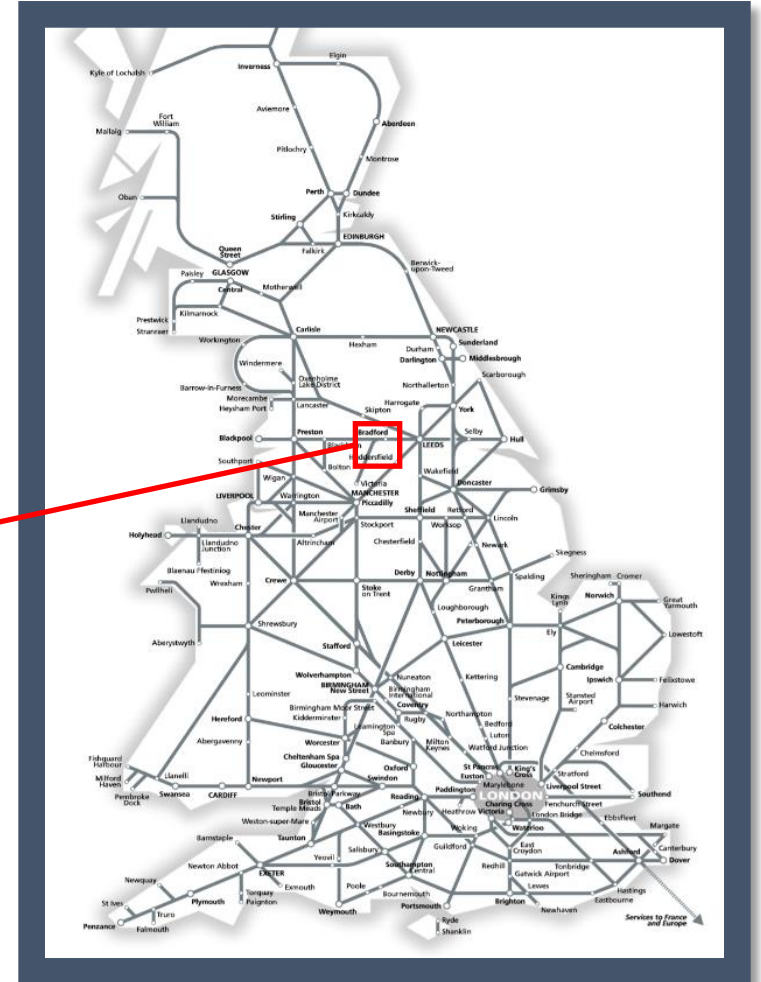

Buses replace trains between Bradford Interchange and Hebden Bridge until 11:00 TOC affected: Northern

Key:

Engineering Works

Bus Replacement Services