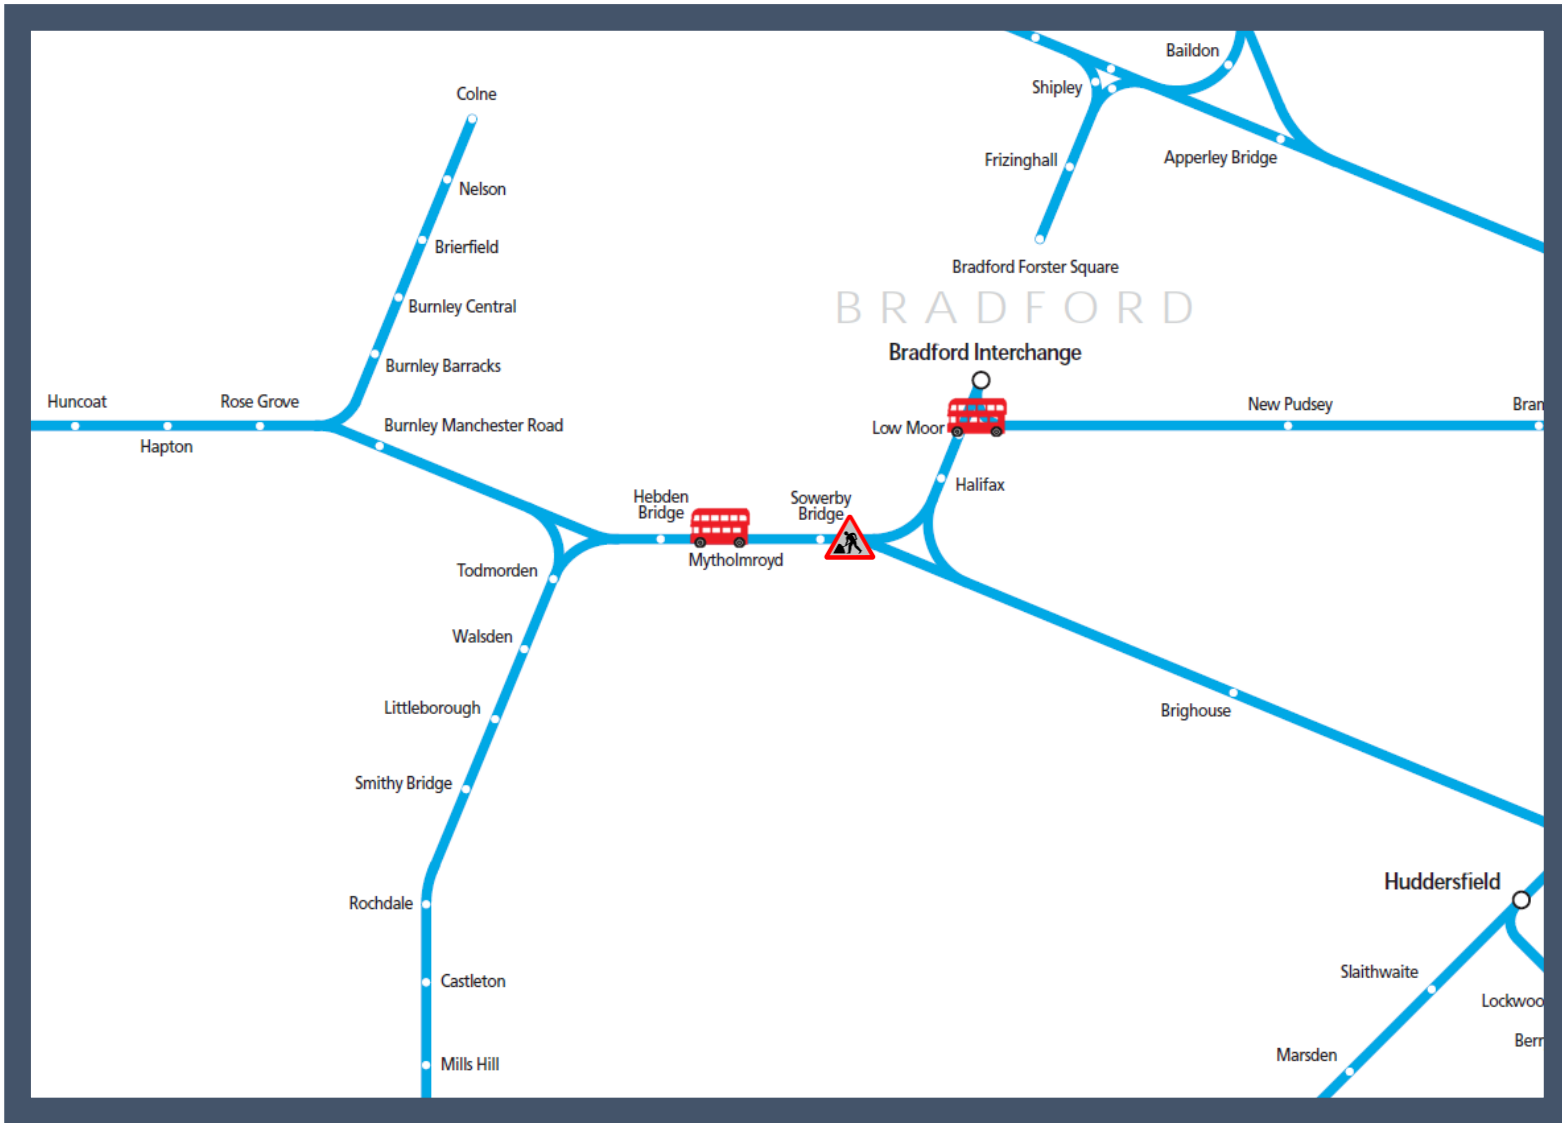

Buses replace trains between Bradford Interchange and Hebden Bridge until 11:00 TOC affected: Northern

Key:

Engineering Works

Bus Replacement Services