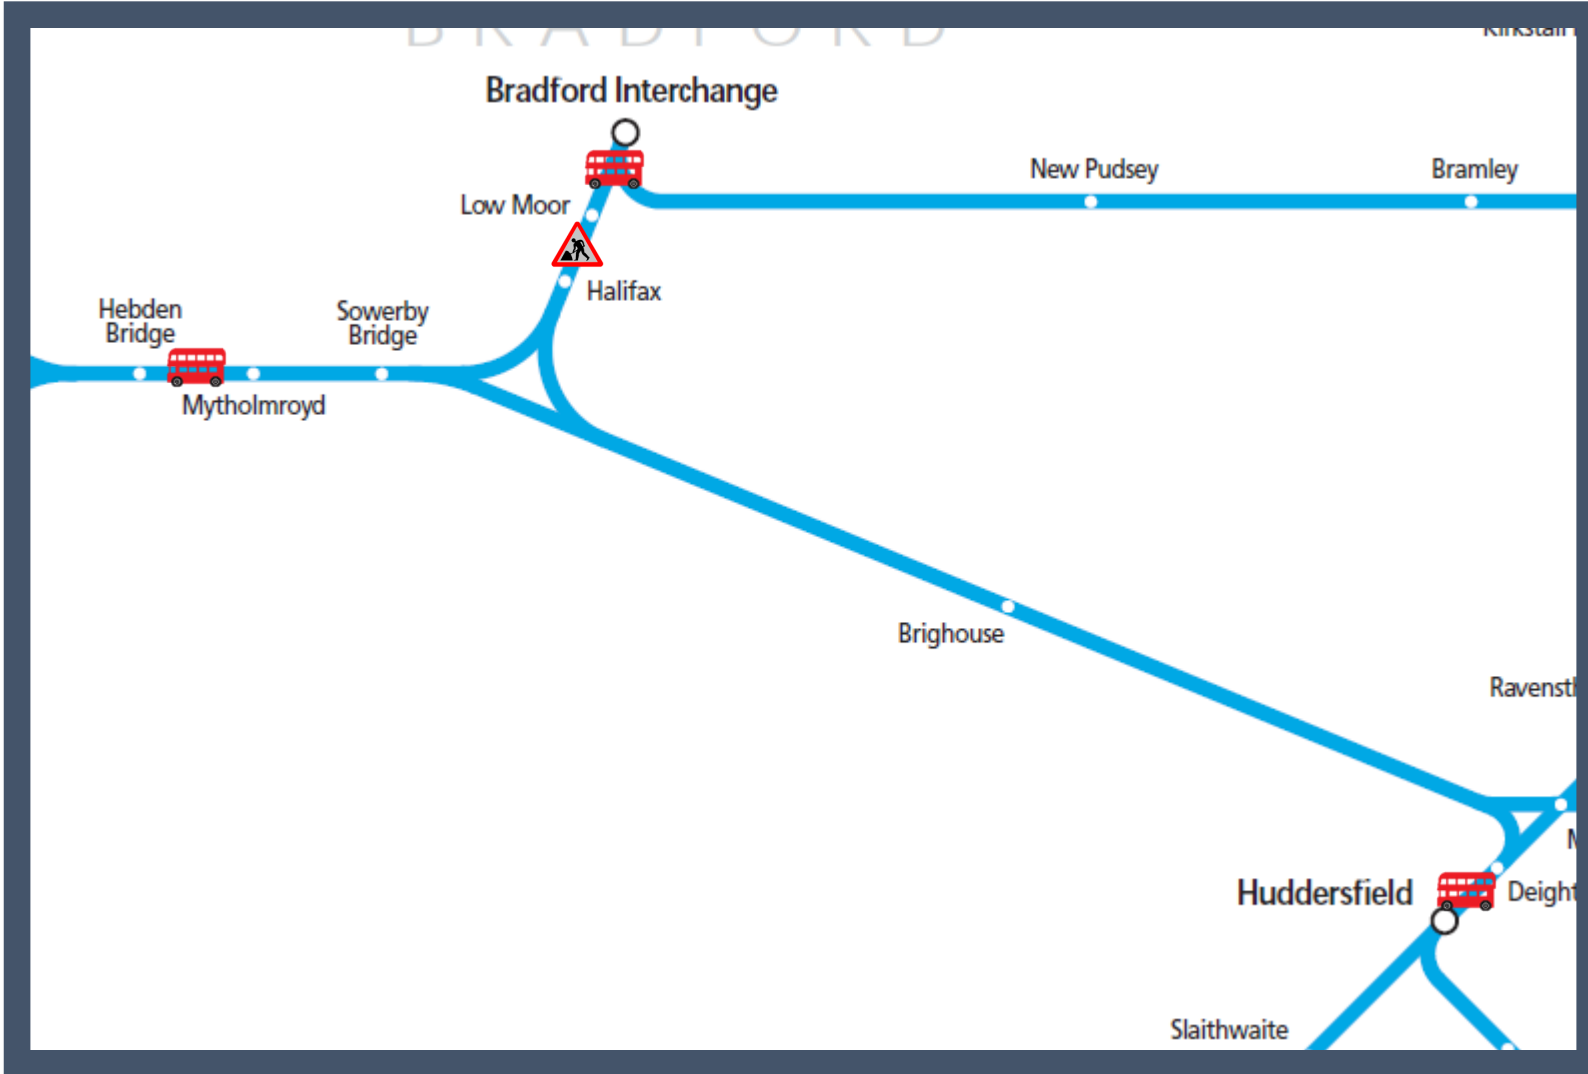

Buses replace trains between Bradford Interchange and Hebden Bridge / Huddersfield  
 TOCs affected: Grand Central, Northern

Key:	
	Engineering Works
	Bus Replacement Services