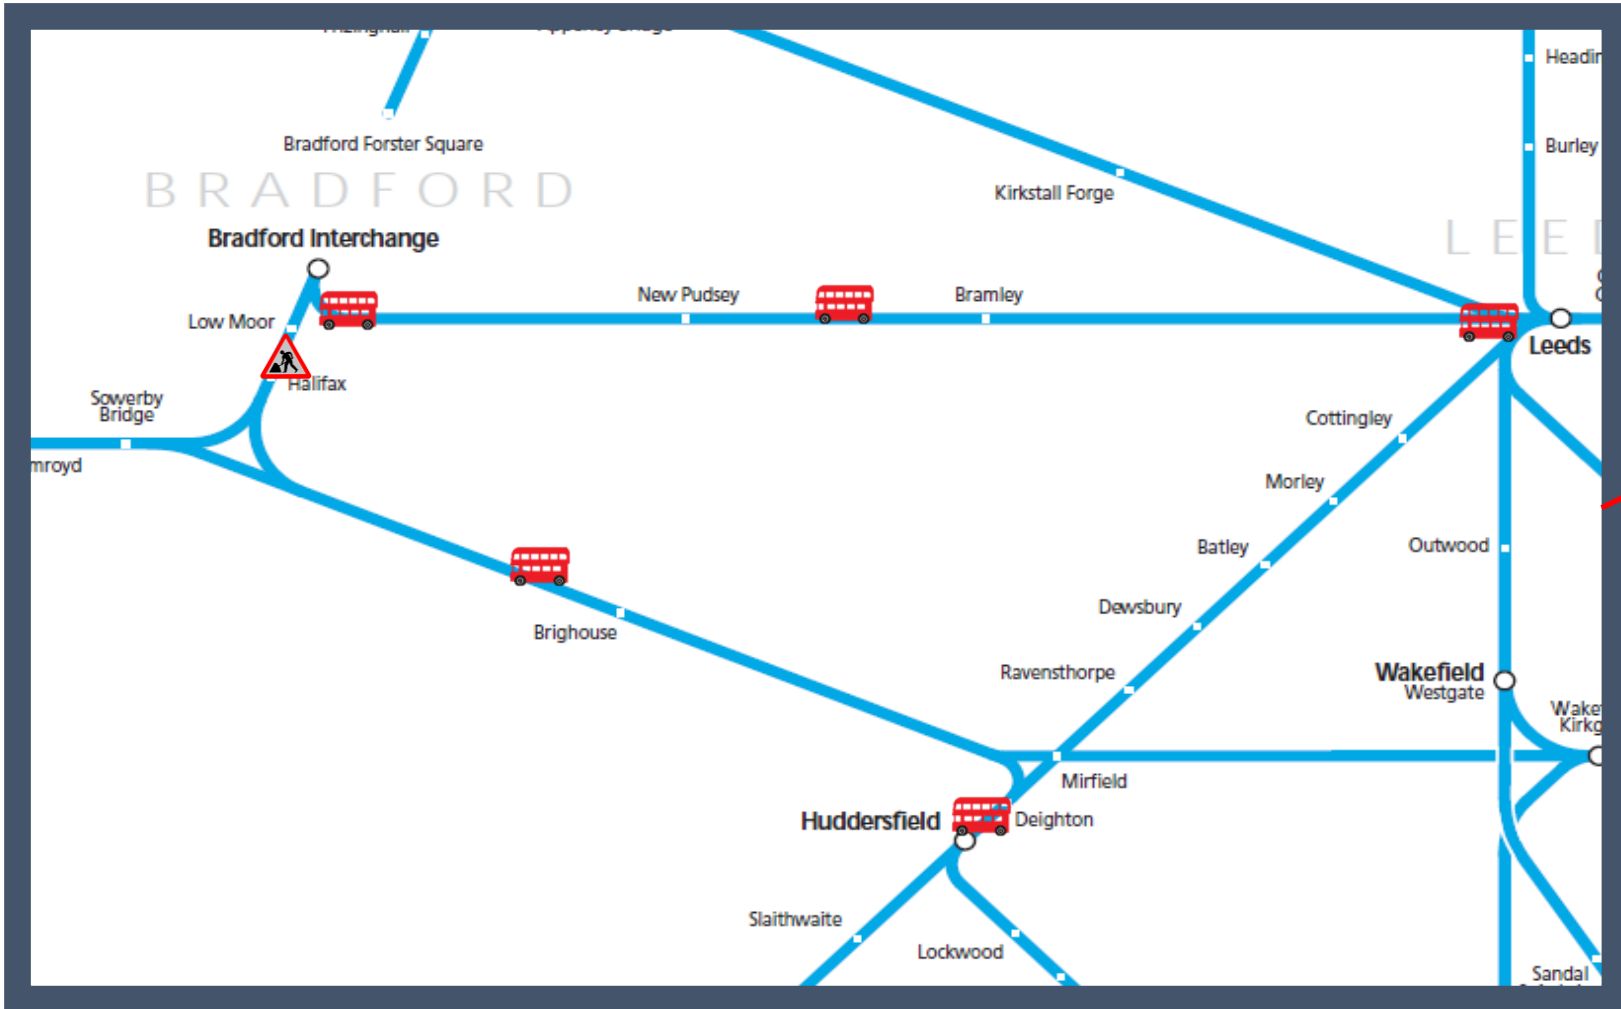

# Buses replace trains between Bradford Interchange and Halifax

TOCs affected: Grand Central, Northern

Key:

Engineering Works

Bus Replacement Services