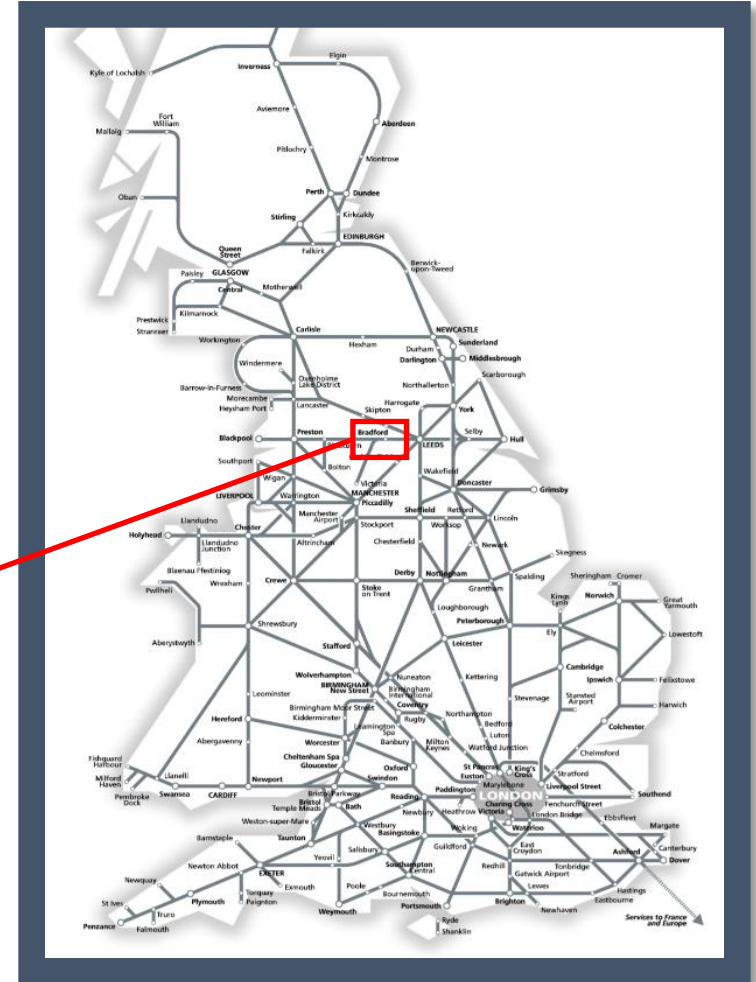

Amended service at Bradford Interchange

TOCs affected: Grand Central and Northern

Key:	
	Engineering Works
	Bus Replacement Services