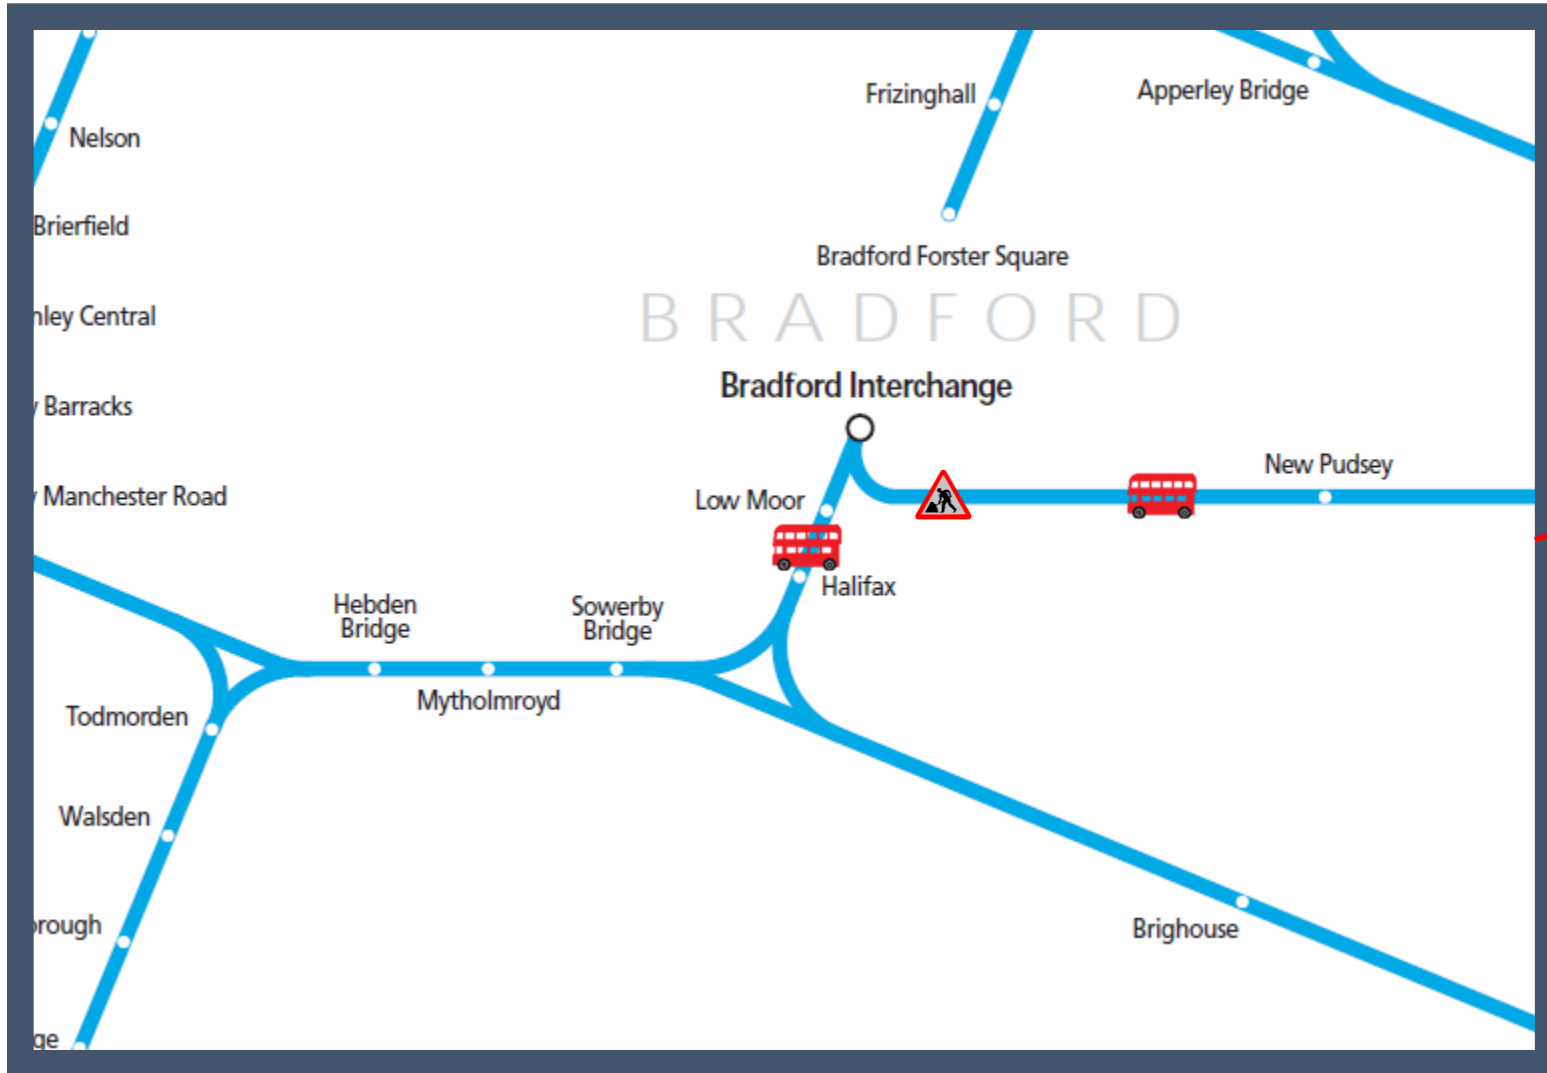

Amended service at Bradford Interchange

TOCs affected: Grand Central and Northern

Key:	
	Engineering Works
	Bus Replacement Services