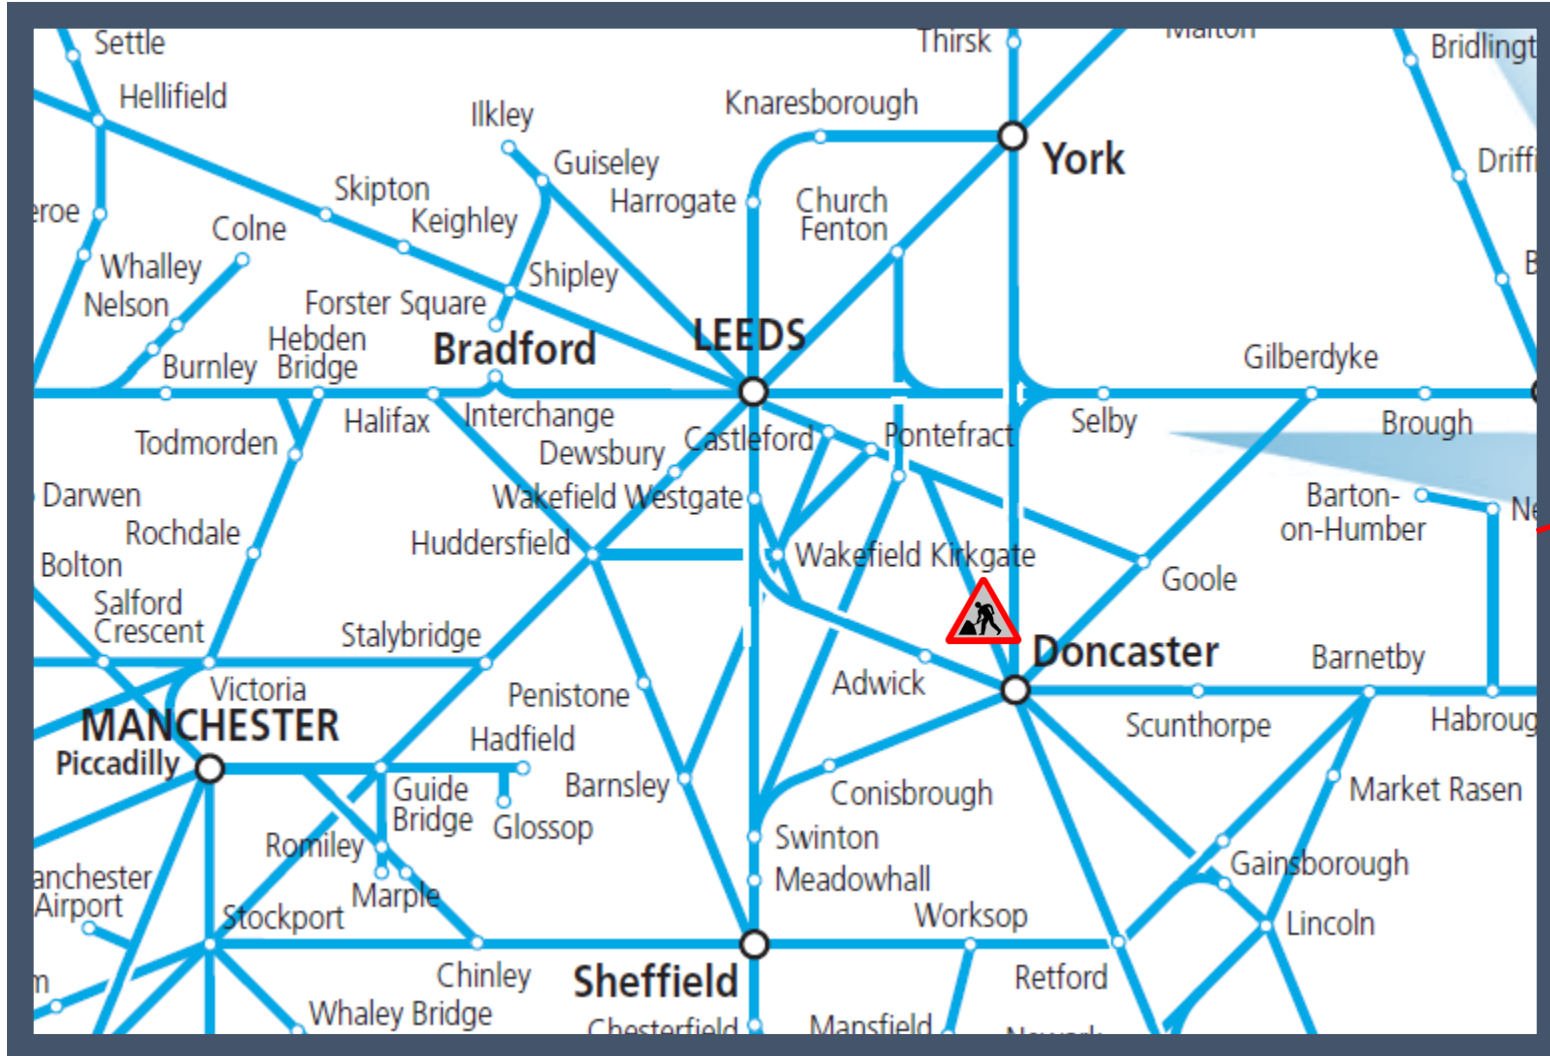

# Amended 15:58 London Kings Cross to Bradford Interchange TOC affected: Grand Central

Key:

Engineering Works