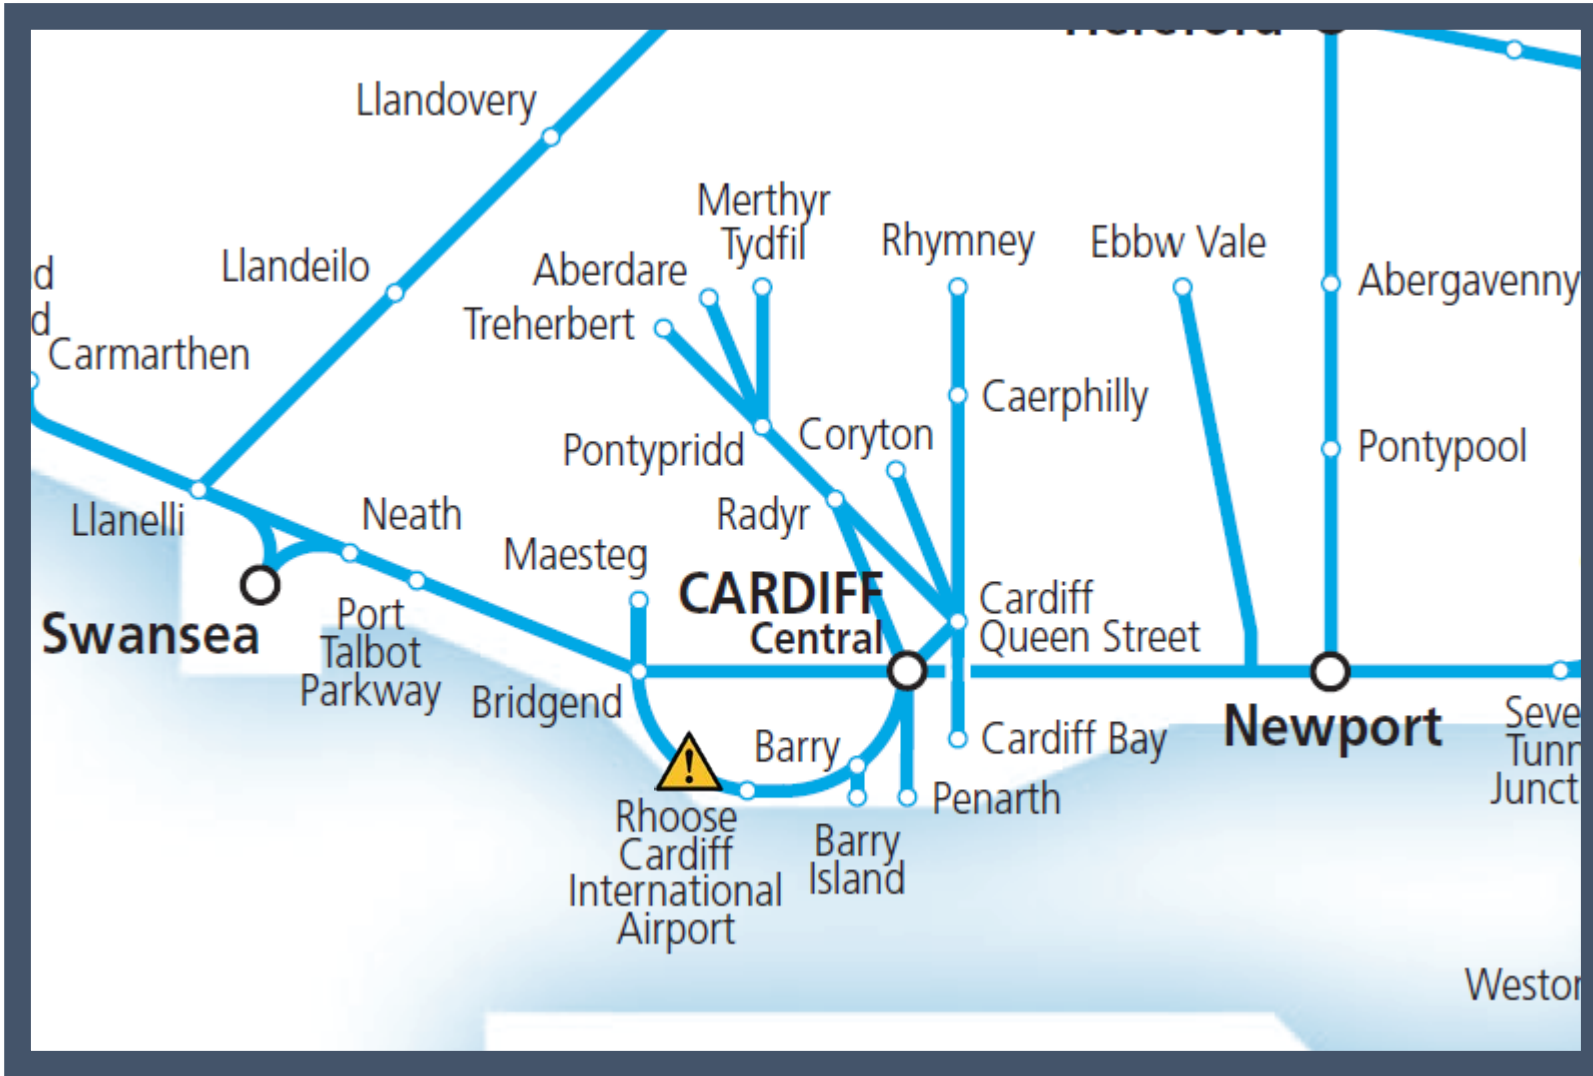

A hole between the tracks between Barry and Bridgend TOC affected: Transport for Wales

Key:

	Disruption
---	------------