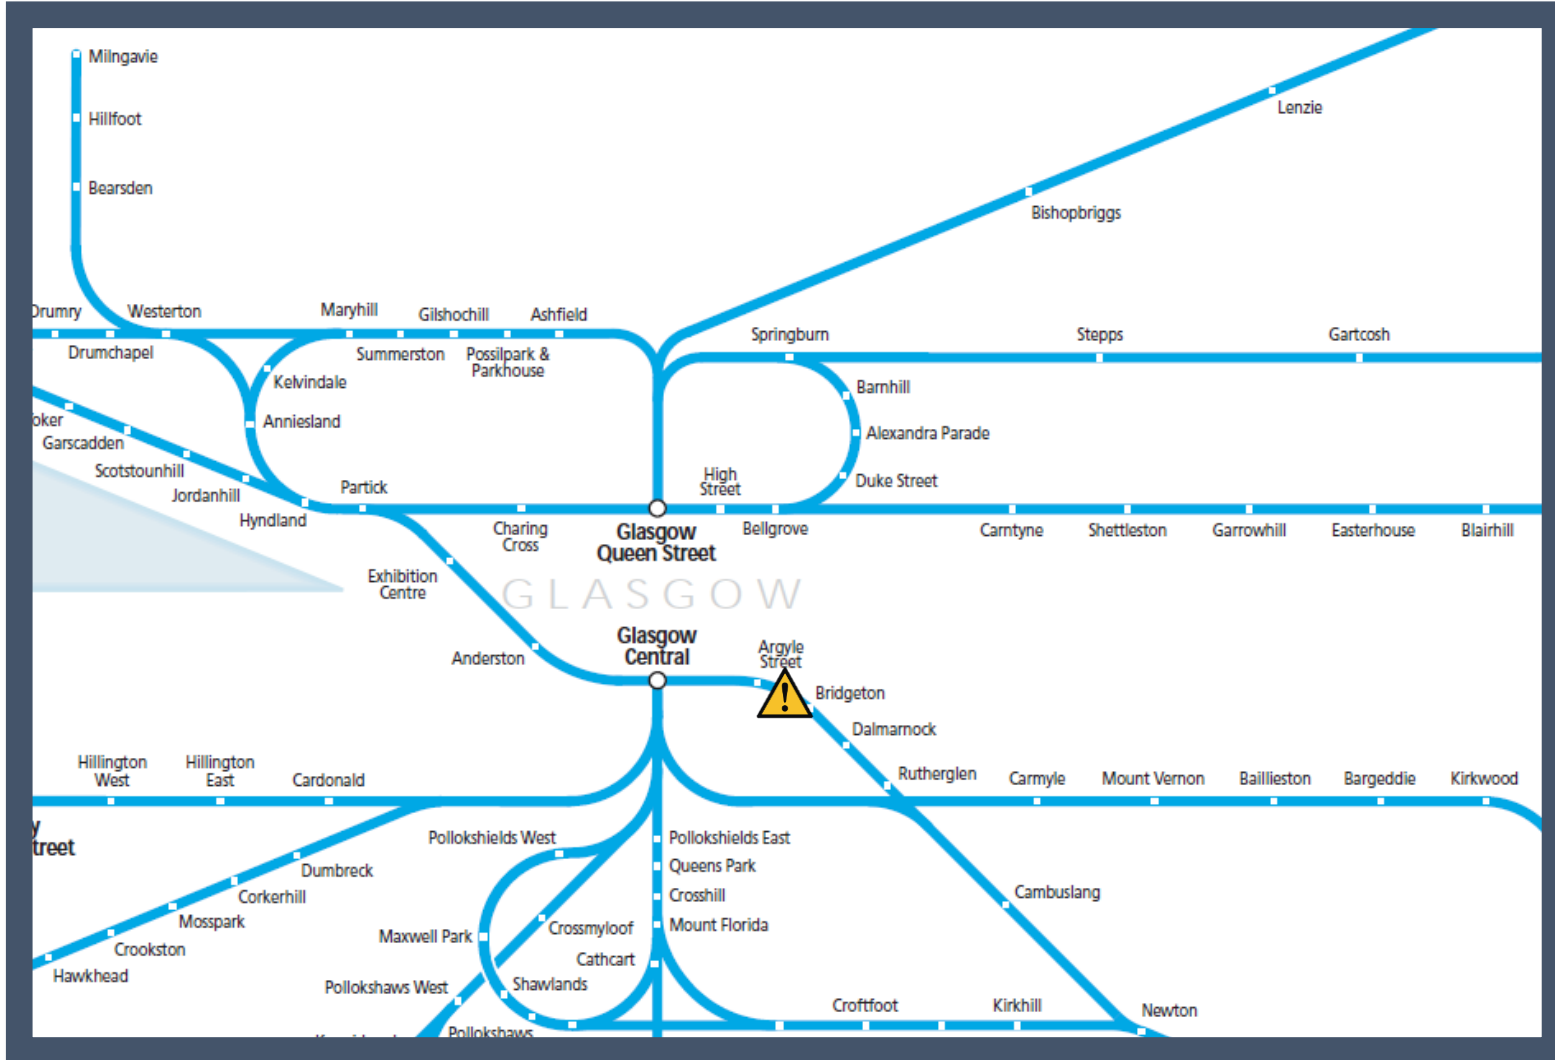

A fault with the signalling system between Bridgeton and Argyle Street TOC affected: ScotRail

Key:

Disruption