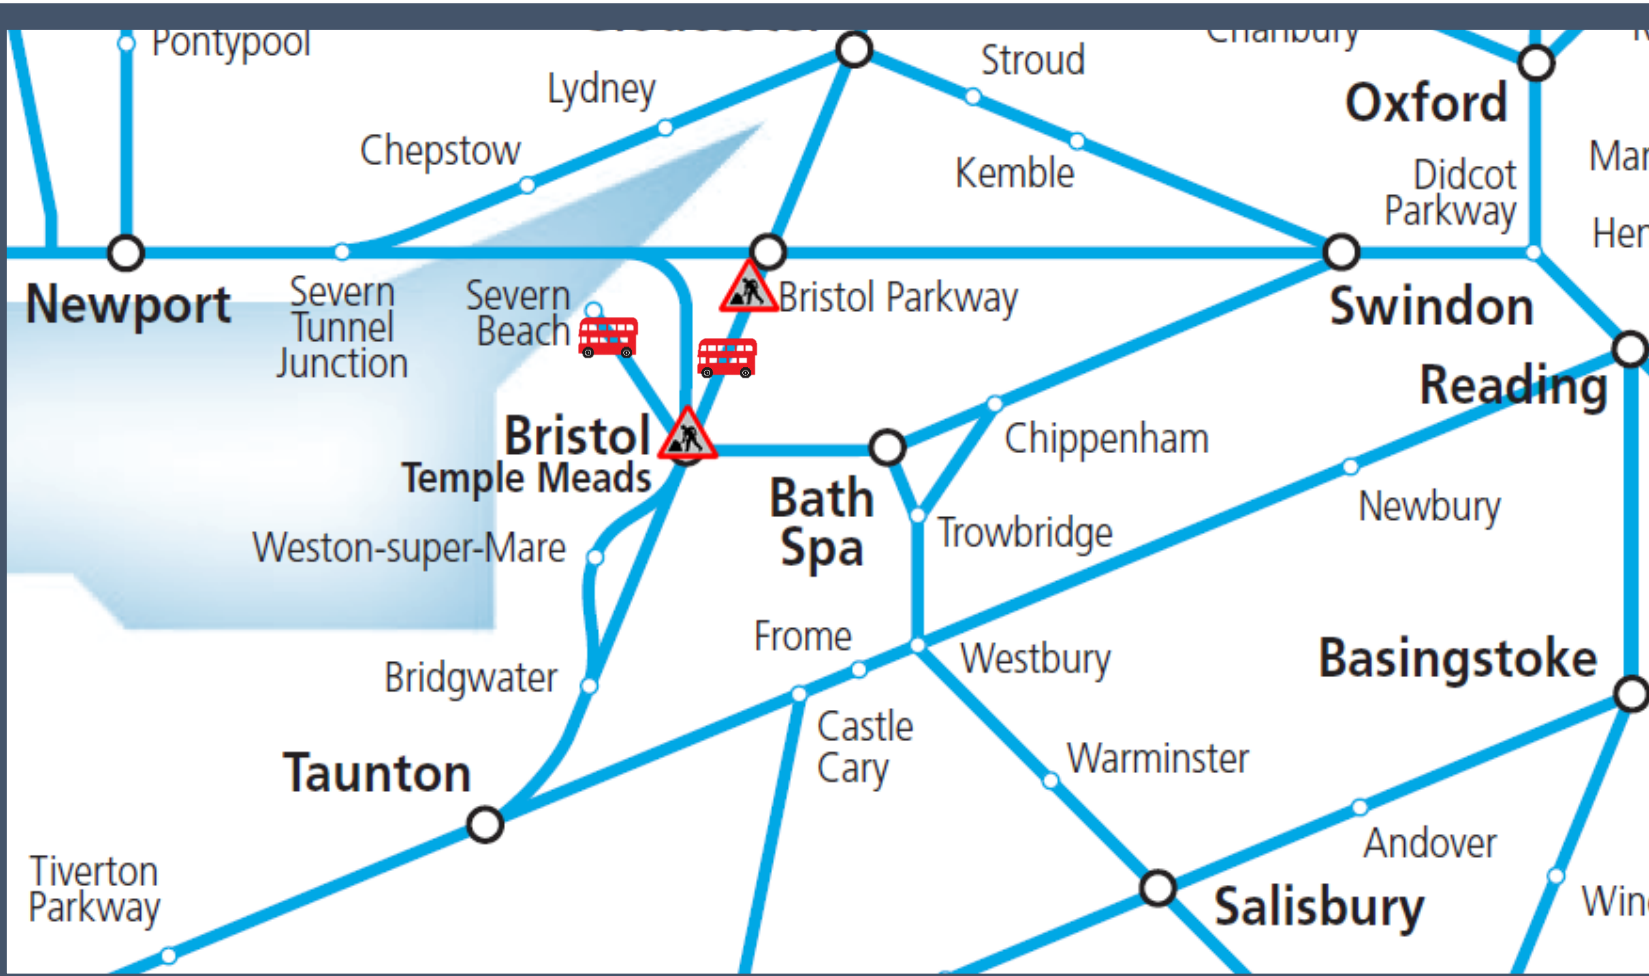

Buses replace trains between Bristol Temple Meads and Severn Beach / Bristol Parkway

TOCs affected: CrossCountry and Great Western Railway

Key:

	Engineering Works
	Bus Replacement Services