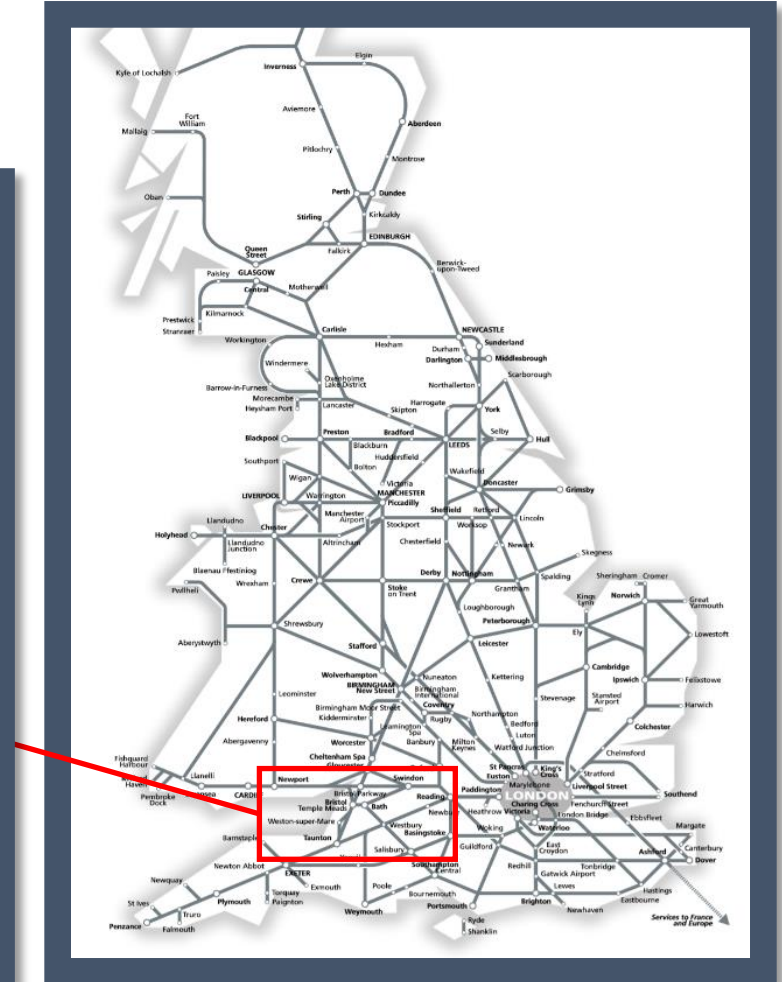

Buses replace trains between Bristol Temple Meads and Severn Beach / Bristol Parkway

TOCs affected: CrossCountry and Great Western Railway

Key:

	Engineering Works
	Bus Replacement Services