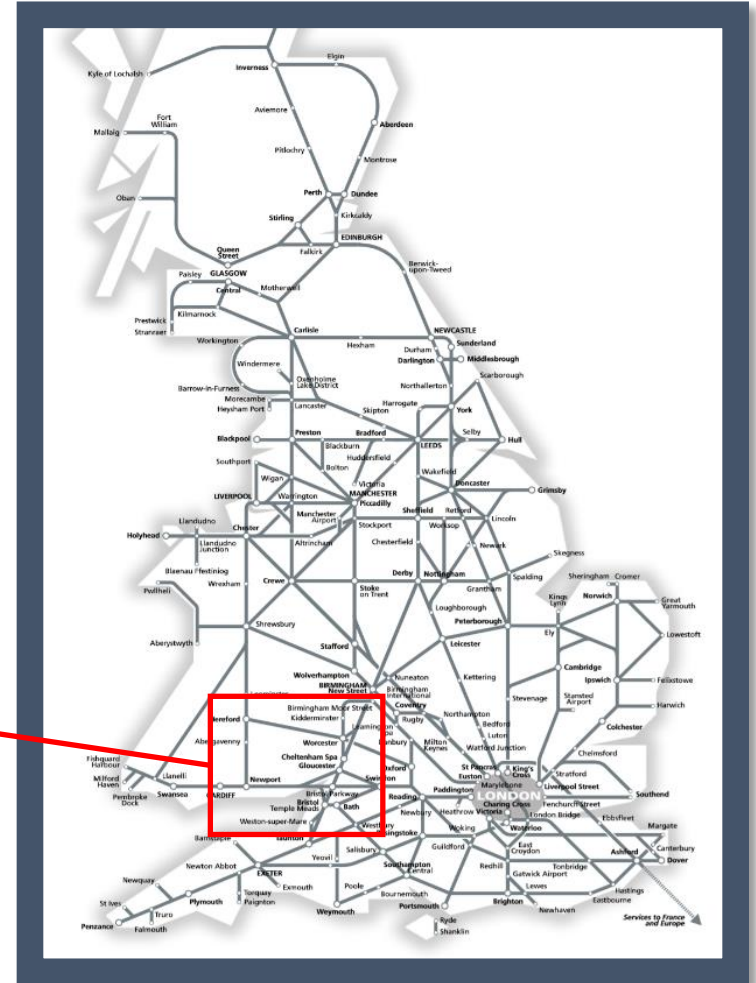

Buses replace trains between Bristol Parkway and Newport

TOCs affected: CrossCountry, Great Western Railway

Key:

Engineering Works

Bus Replacement Services