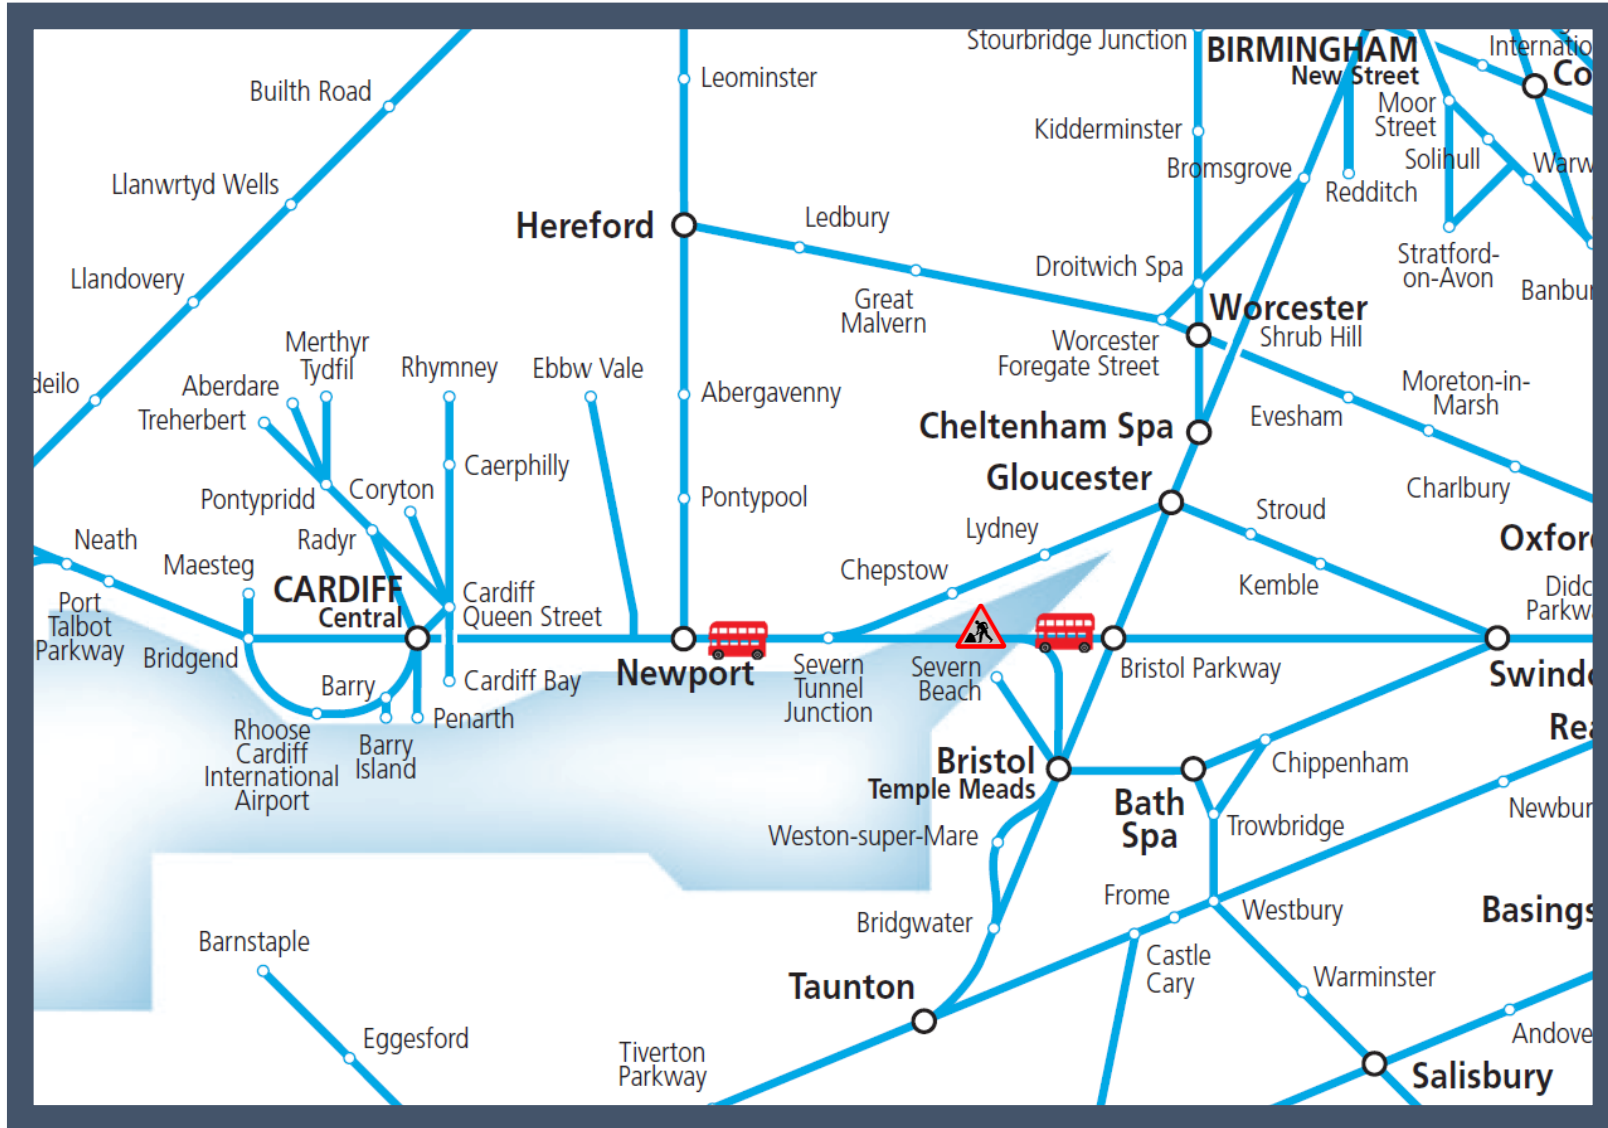

Buses replace trains between Bristol Parkway and Newport

TOCs affected: CrossCountry, Great Western Railway

Key:

Engineering Works

Bus Replacement Services