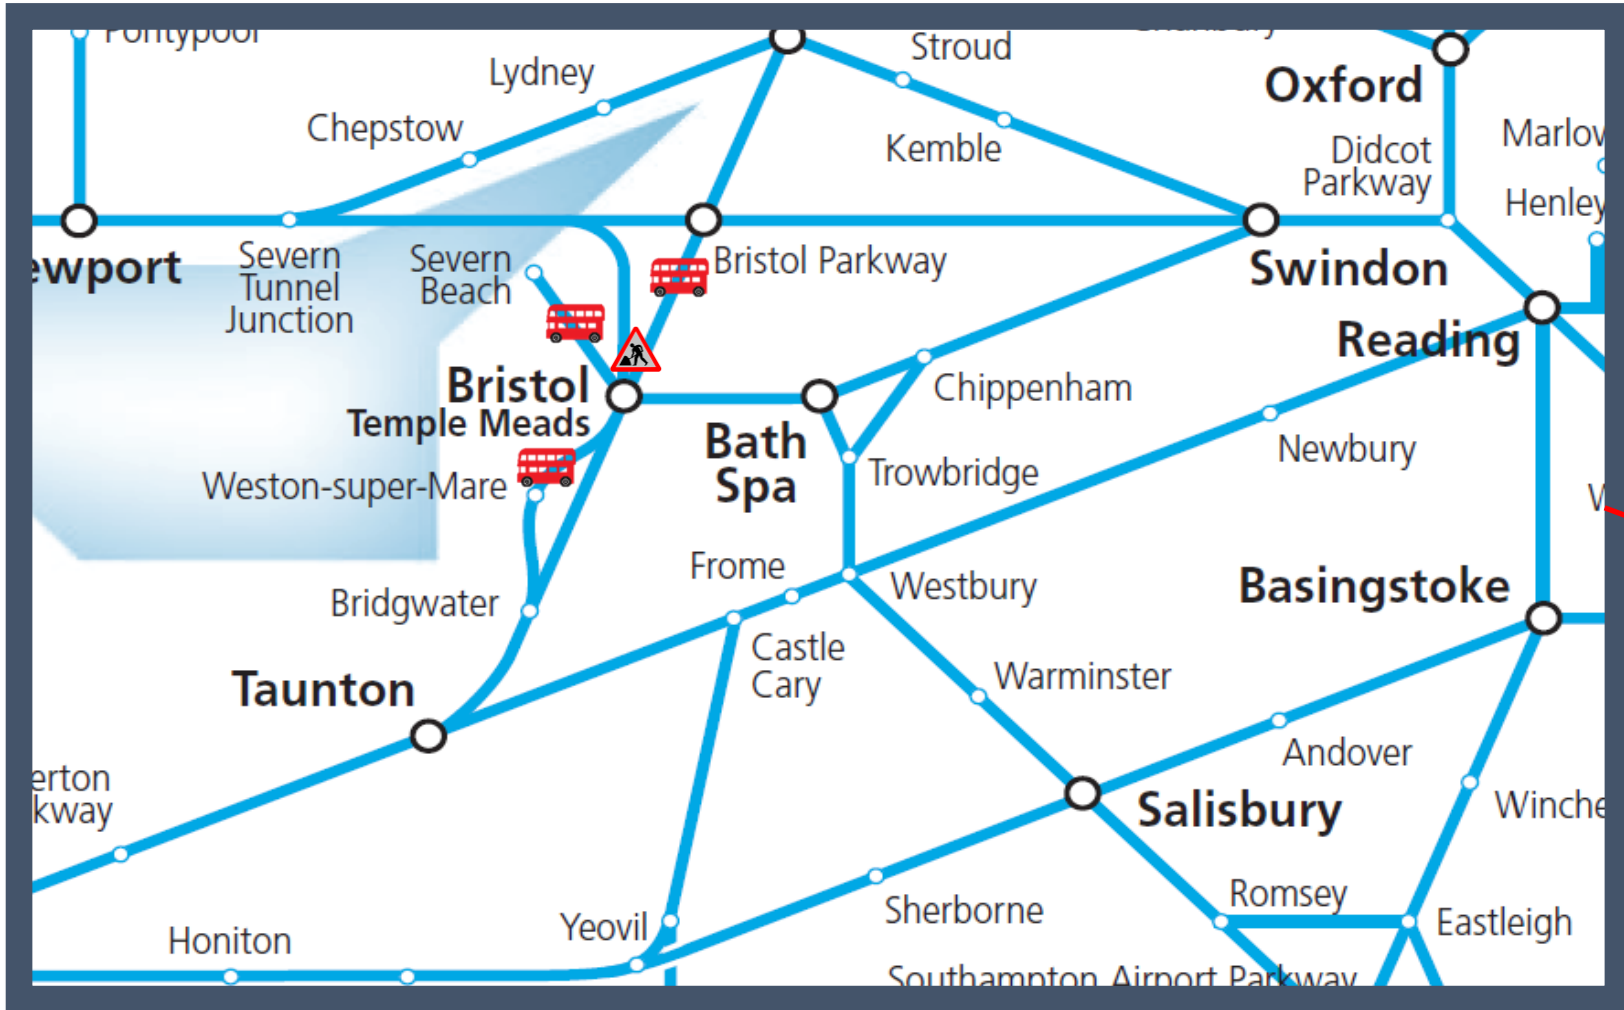

No trains between Bristol Temple Meads and Bristol Parkway

TOCs affected: CrossCountry, Great Western Railway

Key:

Engineering Works

Bus Replacement Services