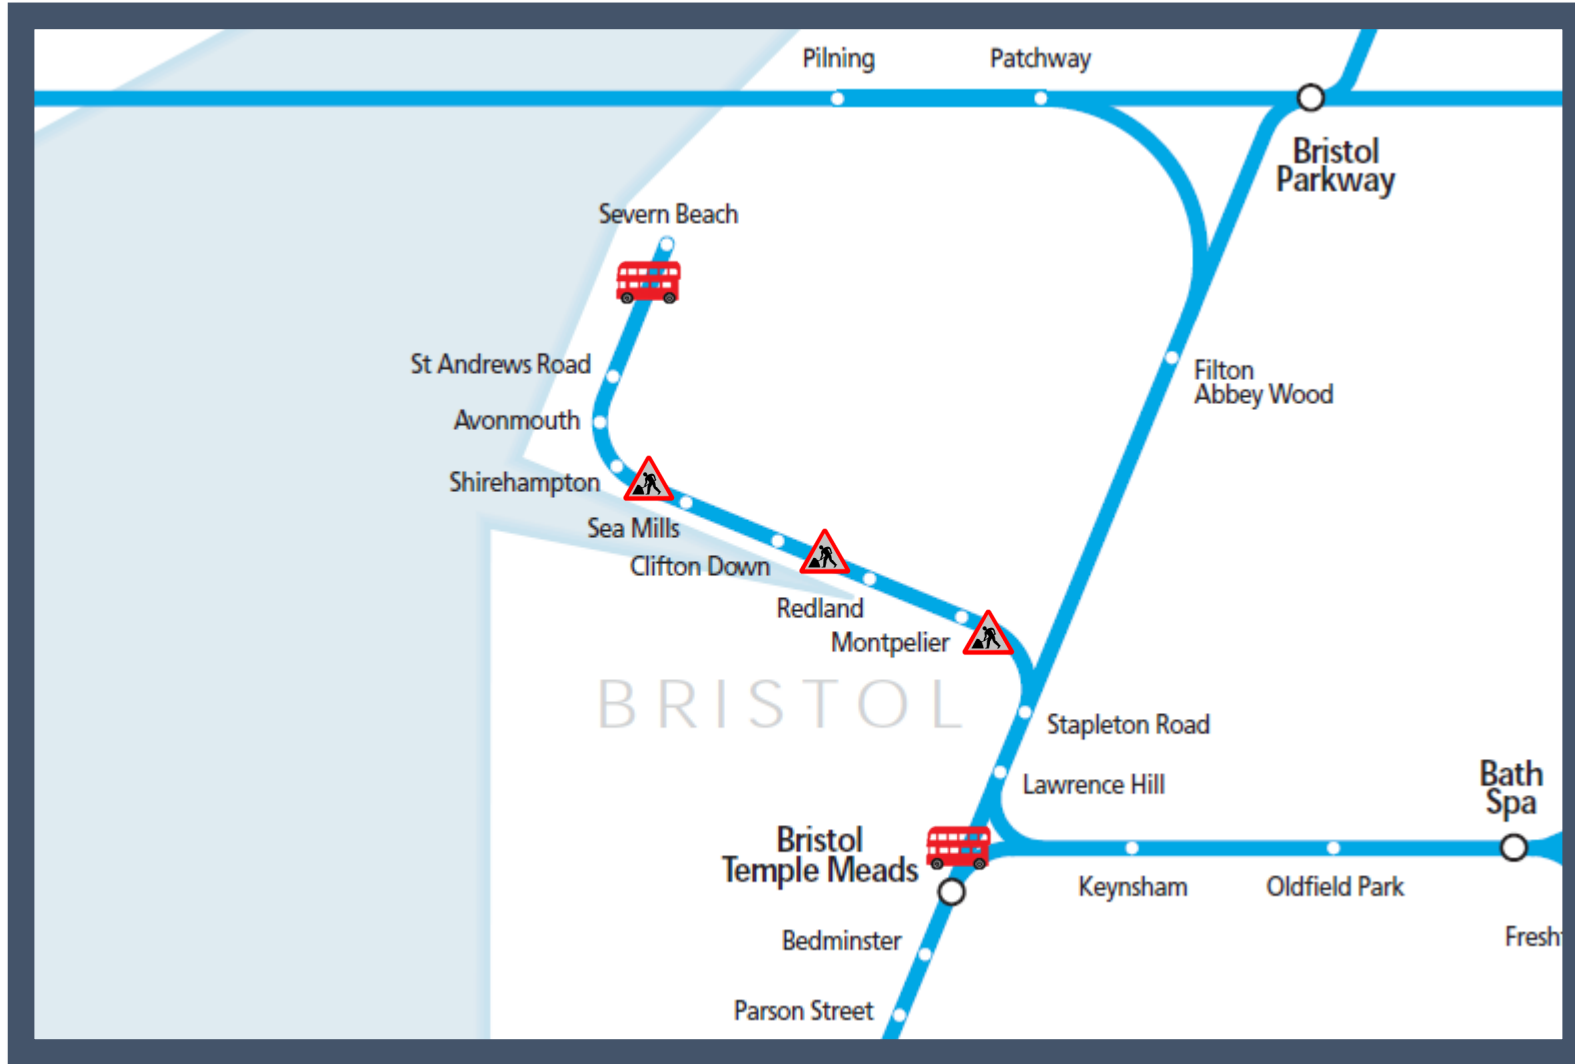

Buses replace trains between Bristol Temple Meads and Severn Beach
 TOC affected: Great Western Railway

Key:

Engineering Works

Bus Replacement Services