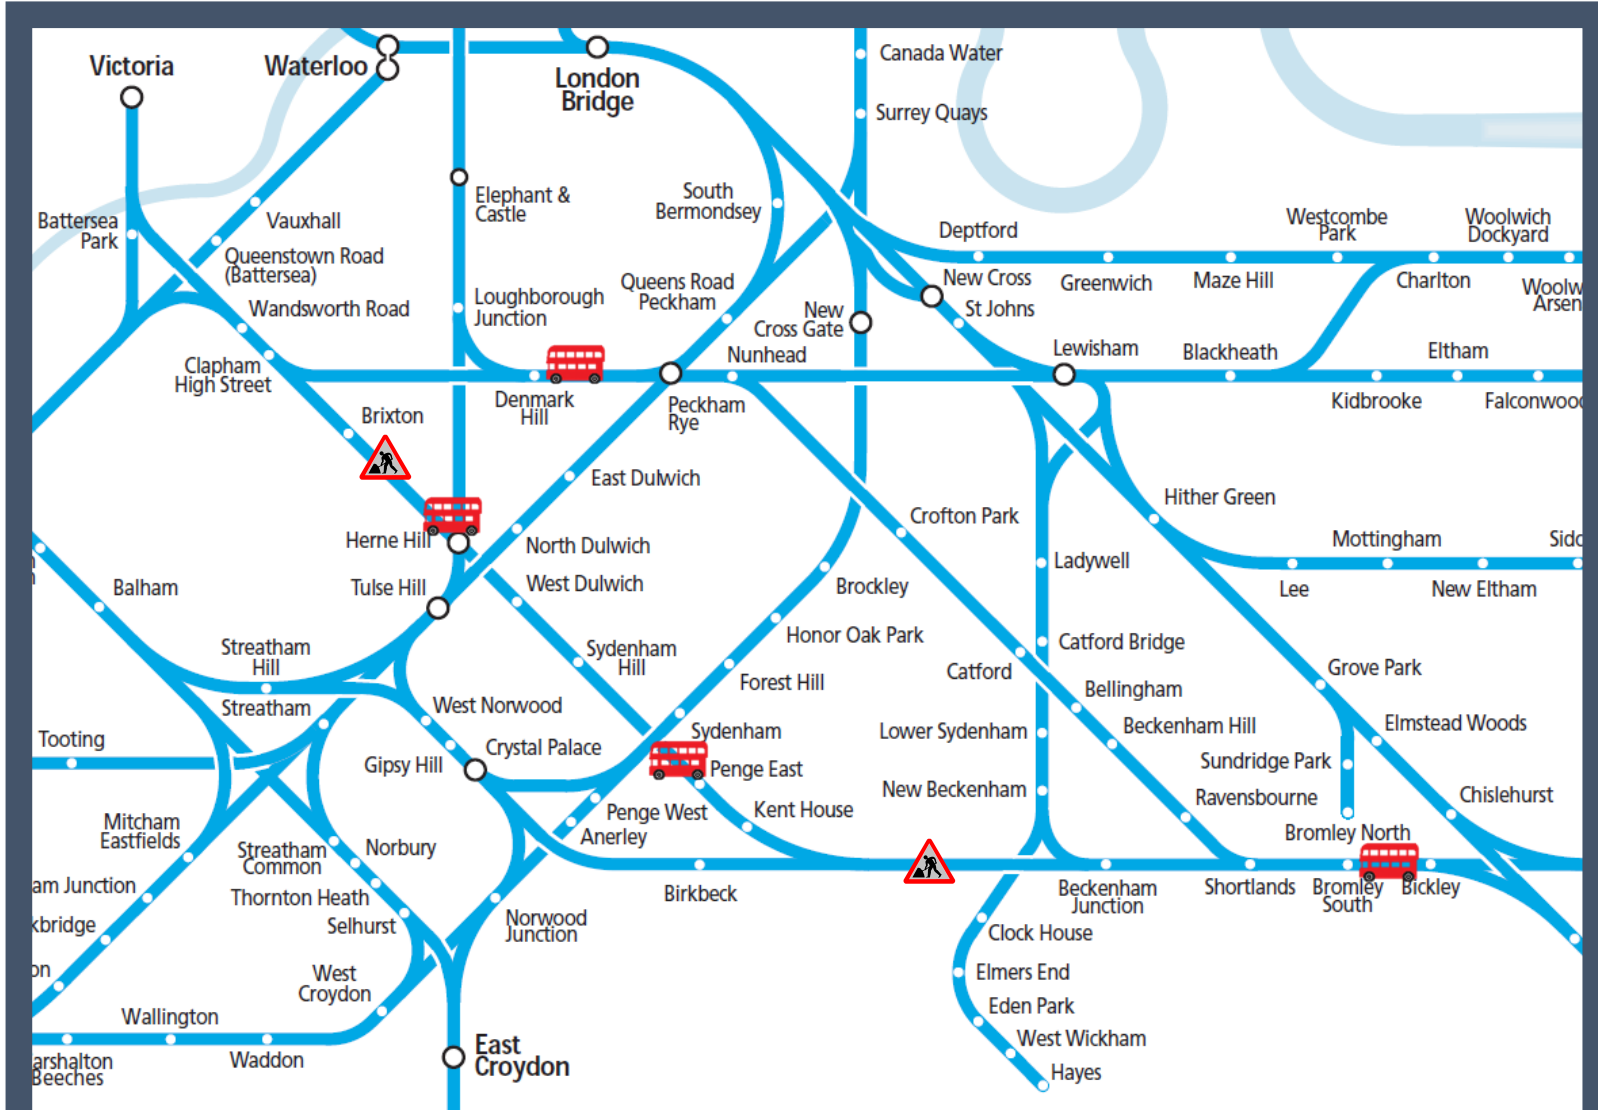

No trains to / from Brixton
 TOC affected: Southeastern

| Key: | |
|------|--------------------------|
| | Engineering Works |
| | Bus Replacement Services |