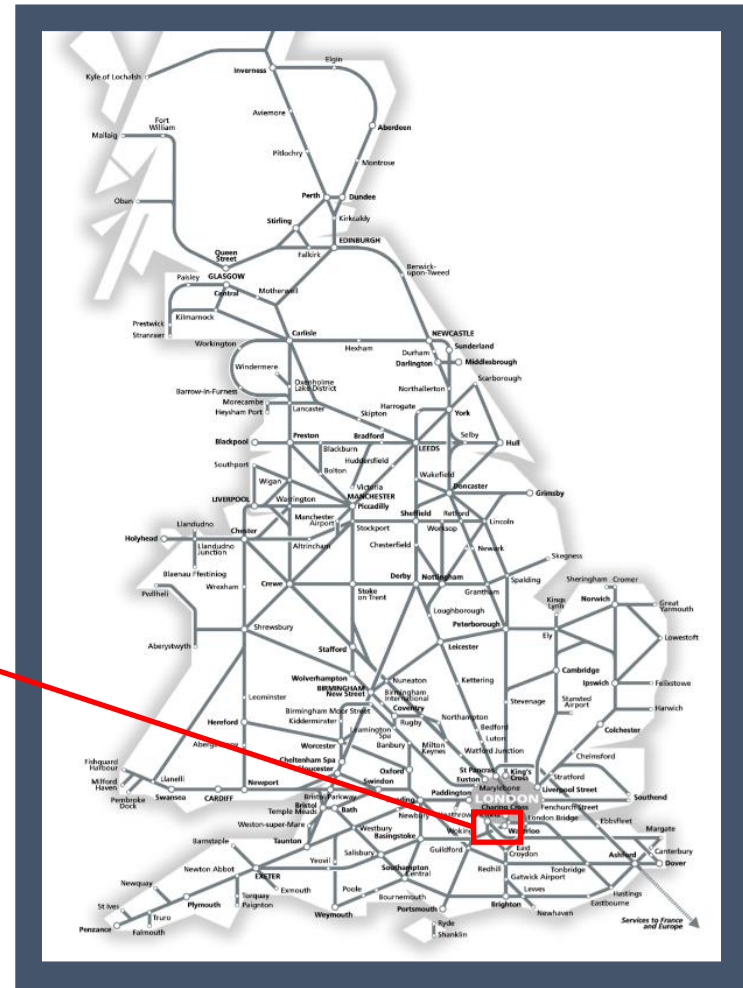

Amended service through Bromley South

TOCs affected: Southeastern, Thameslink

Key:

	Engineering Works
	Bus Replacement Services