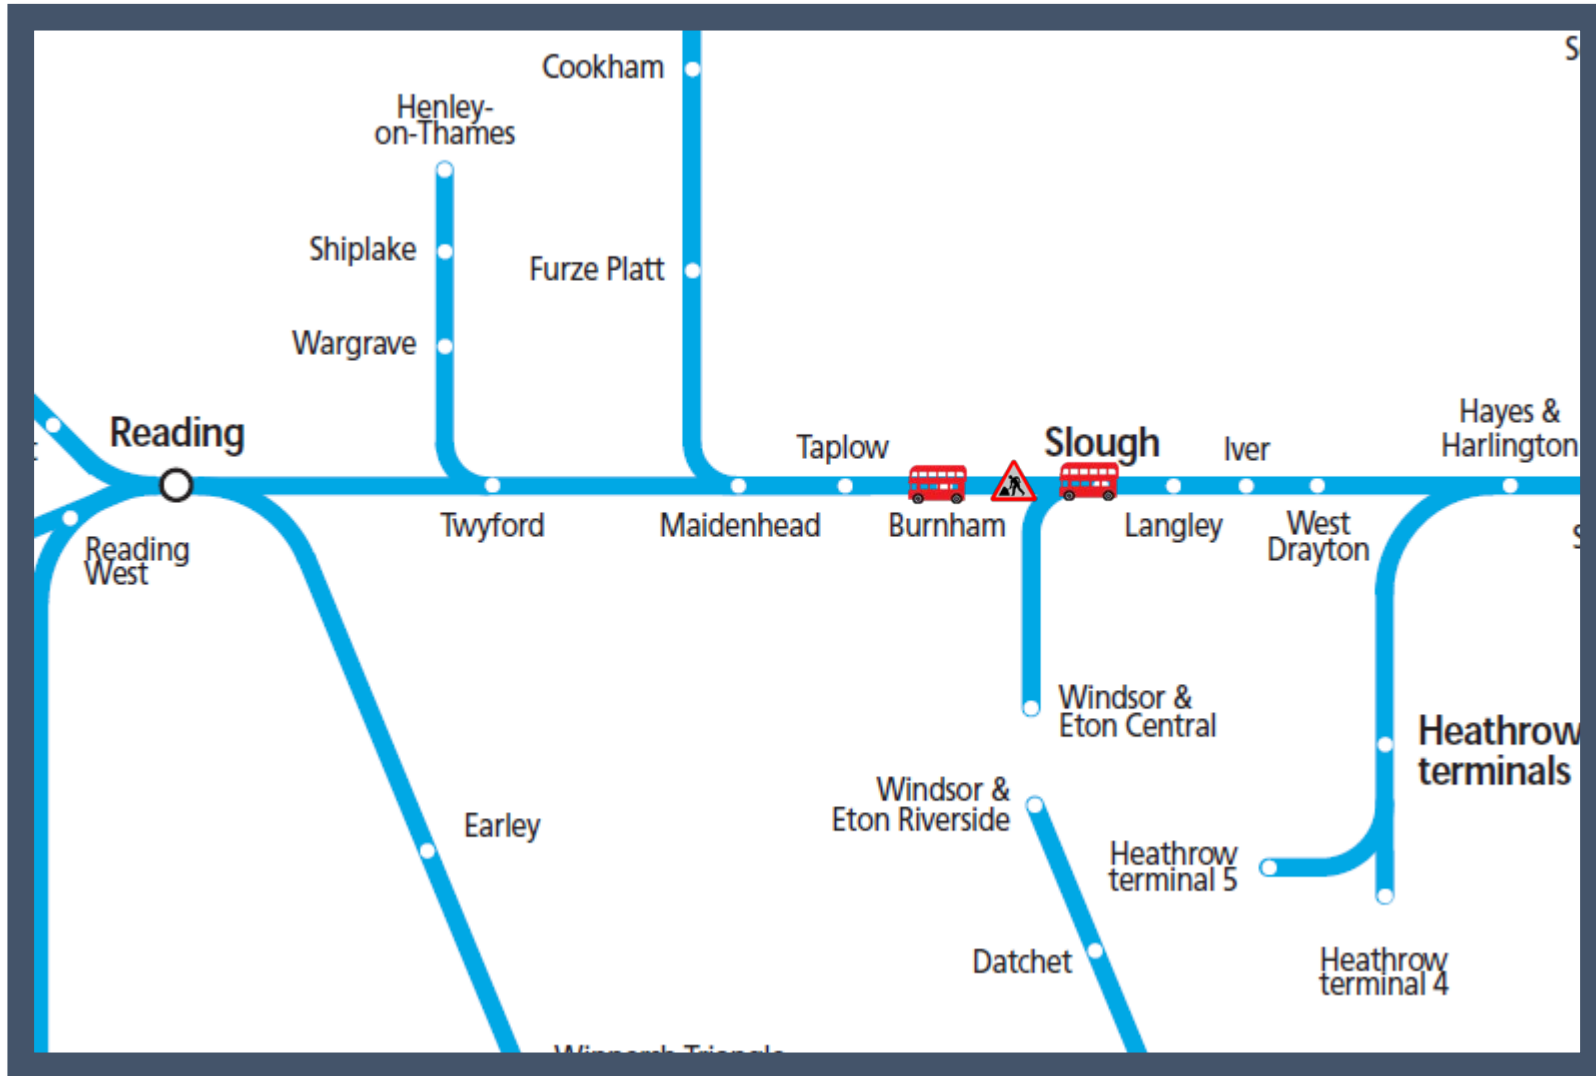

No trains at Burnham

TOC affected: Great Western Railway

Key:

Engineering Works

Bus Replacement Services