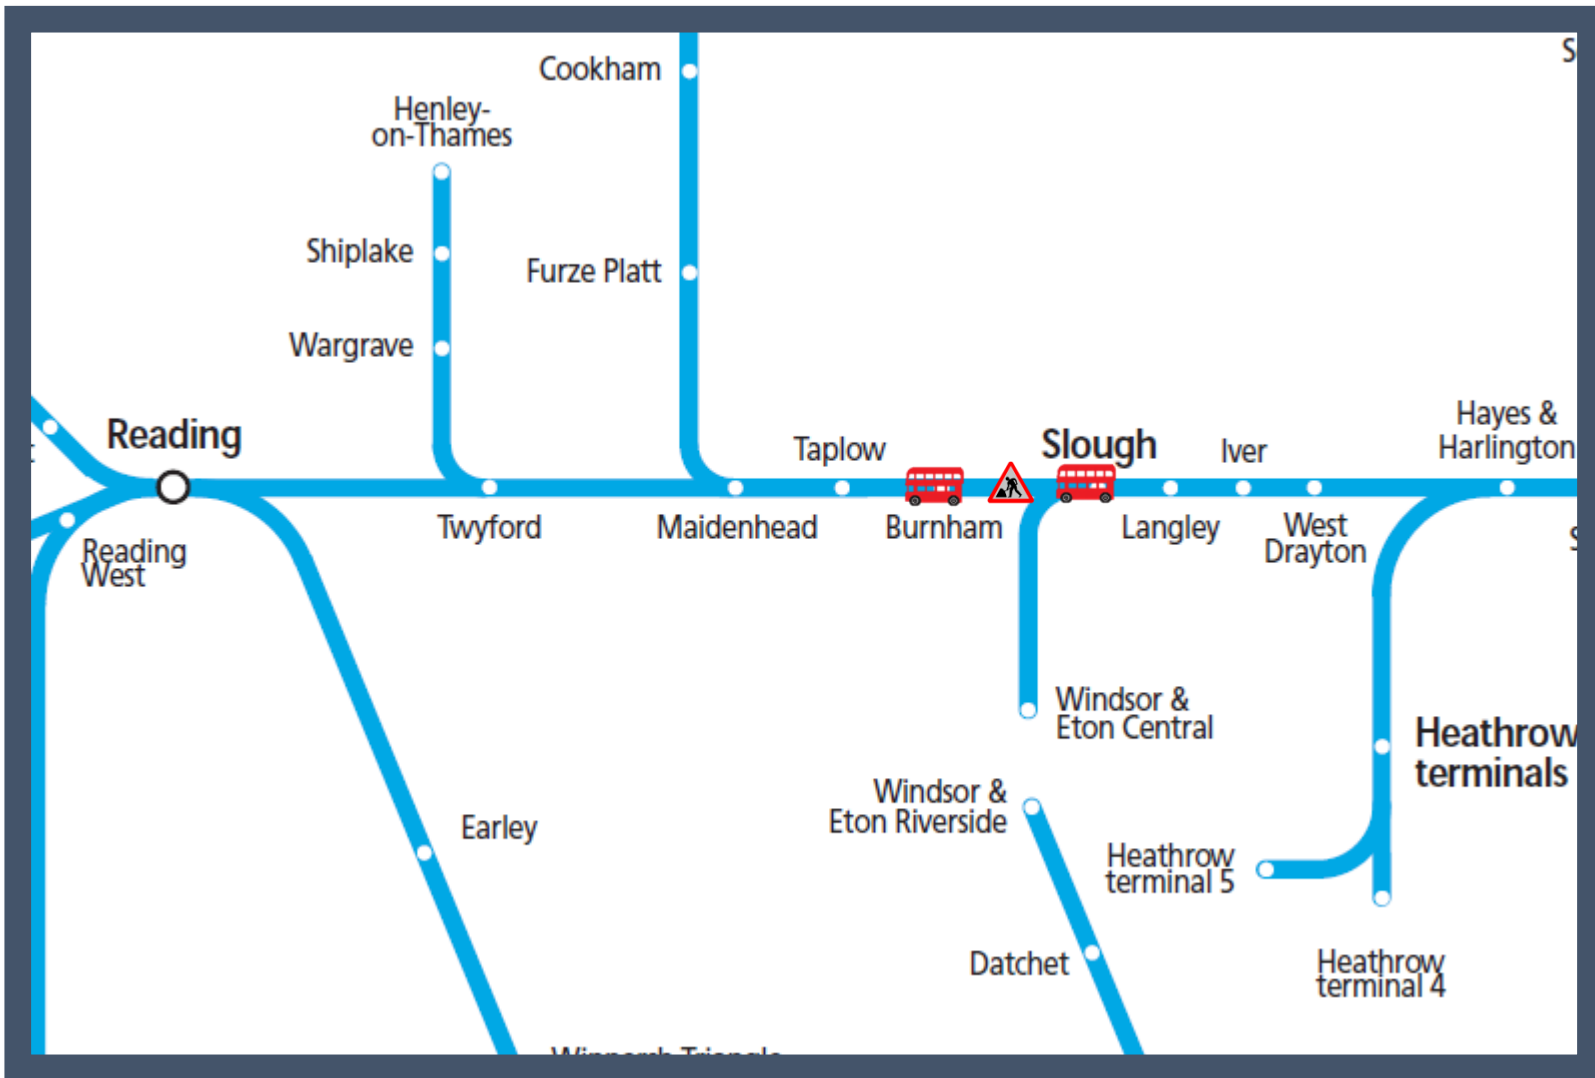

Buses replace early morning / late night trains to / from Burnham
 TOC affected: Great Western Railway

Key:	
	Engineering Works
	Bus Replacement Services