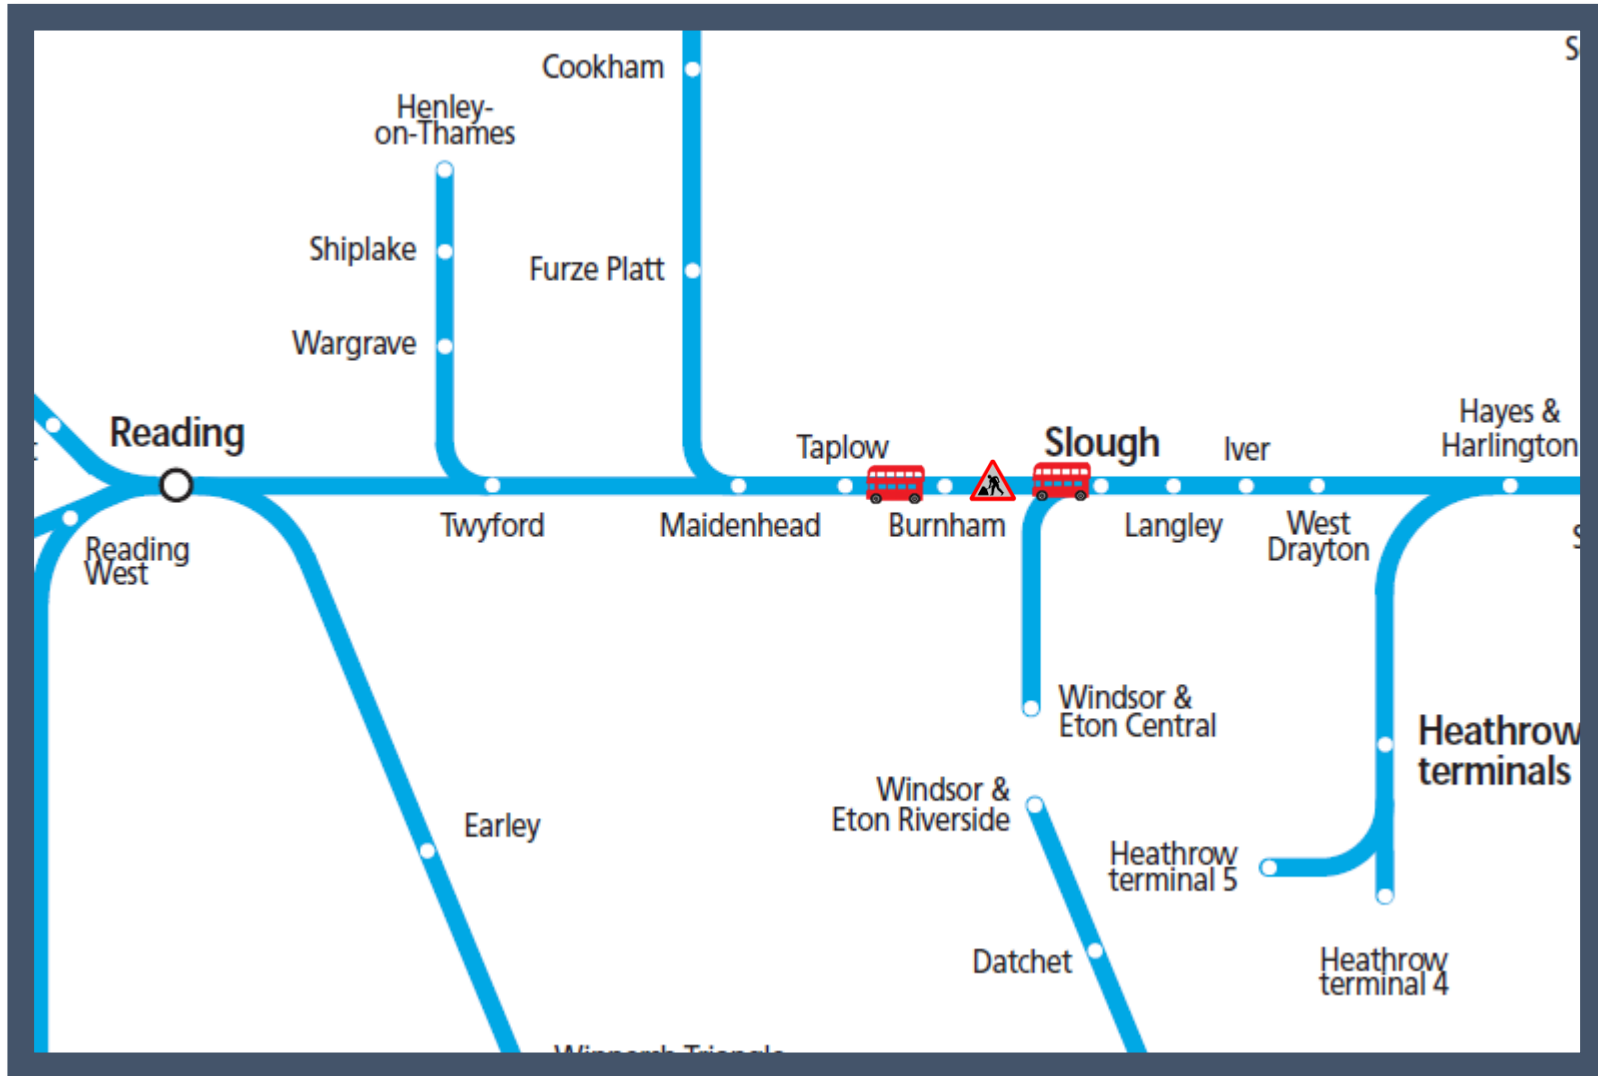

**Buses replace early morning trains to / from Burnham and Taplow**  
 TOC affected: Great Western Railway

**Key:**

	Engineering Works
	Bus Replacement Services