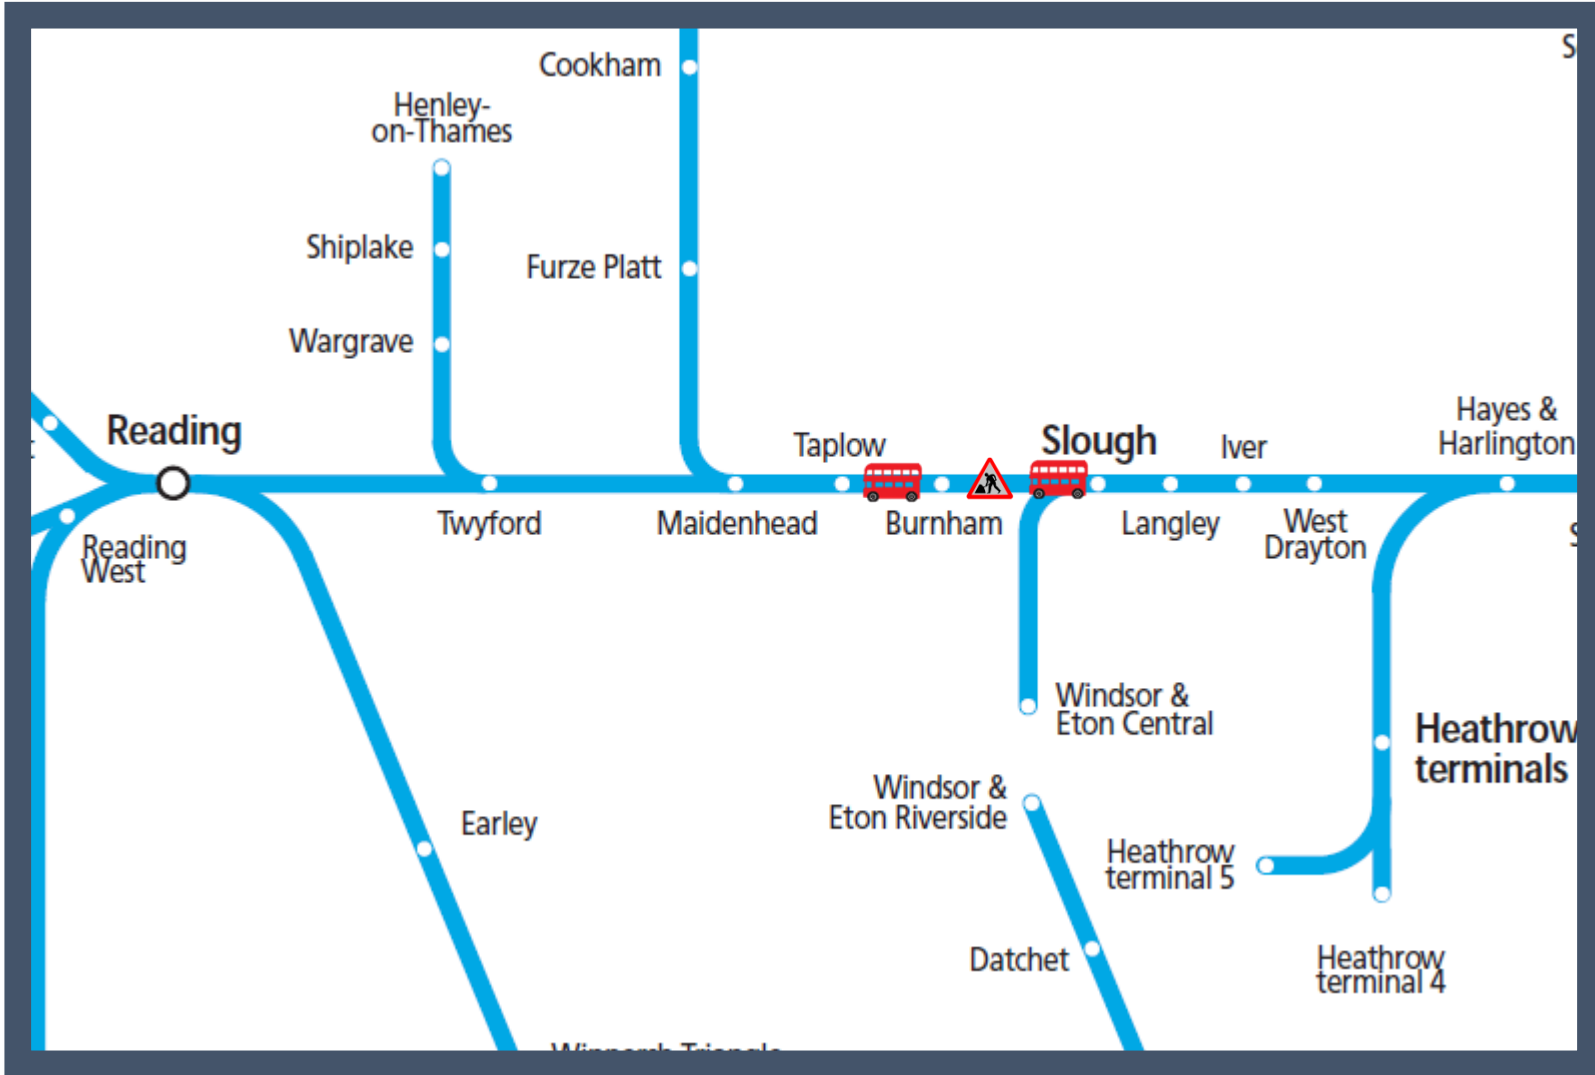

Buses replace evening / morning trains to / from Burnham / Taplow
 TOC affected: Great Western Railway

| Key: | |
|---|--------------------------|
|  | Engineering Works |
|  | Bus Replacement Services |