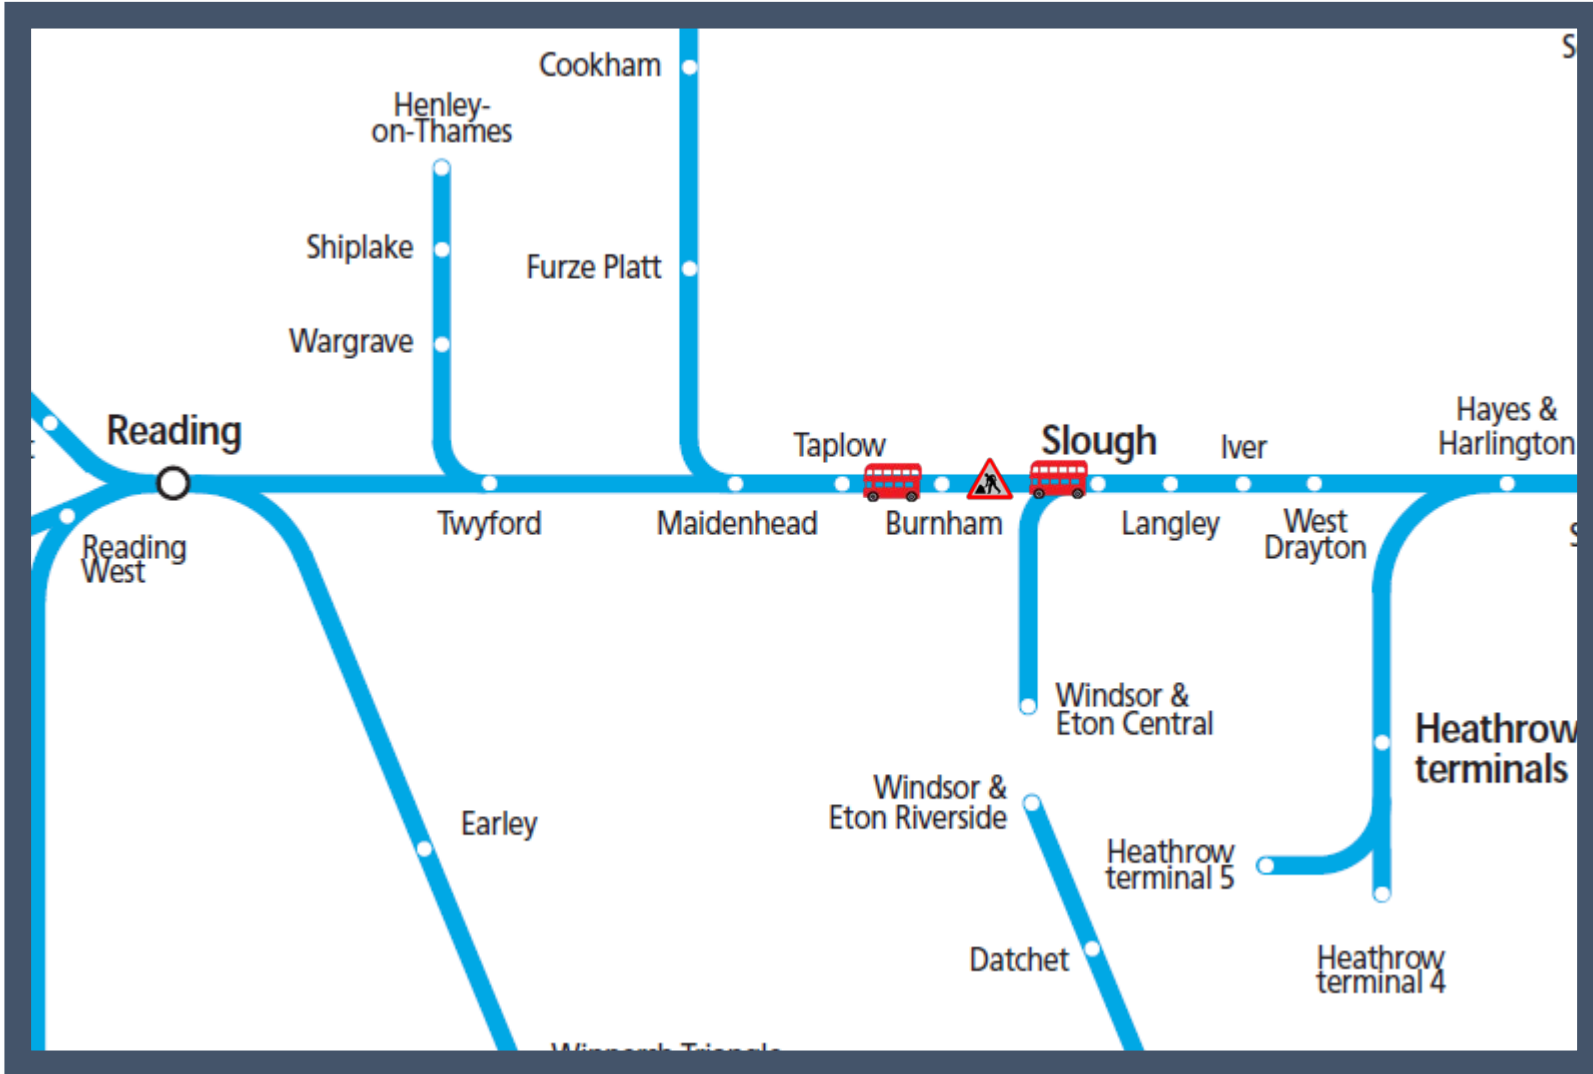

Buses replace trains to / from Burnham and Taplow

TOC affected: Great Western Railway

Key:

Engineering Works

Bus Replacement Services