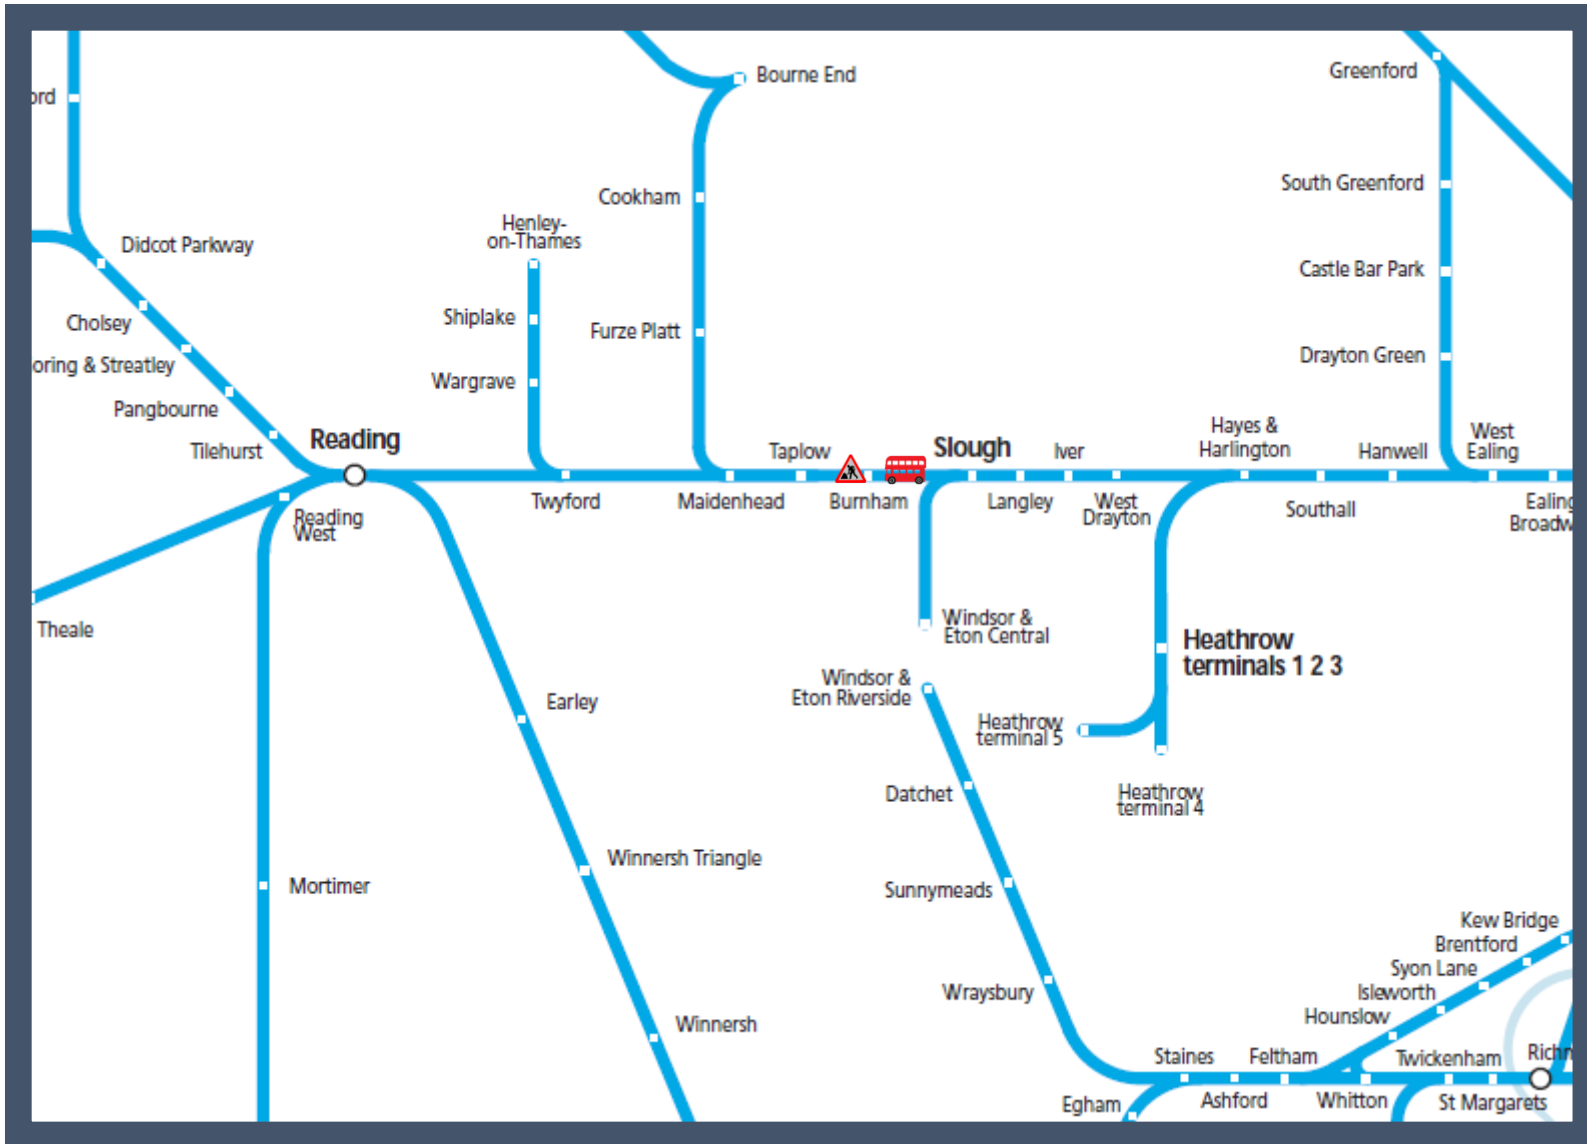

No trains at Burnham or Taplow

TOC affected: Great Western Railway

Key:

	Engineering Works
	Bus Replacement Services